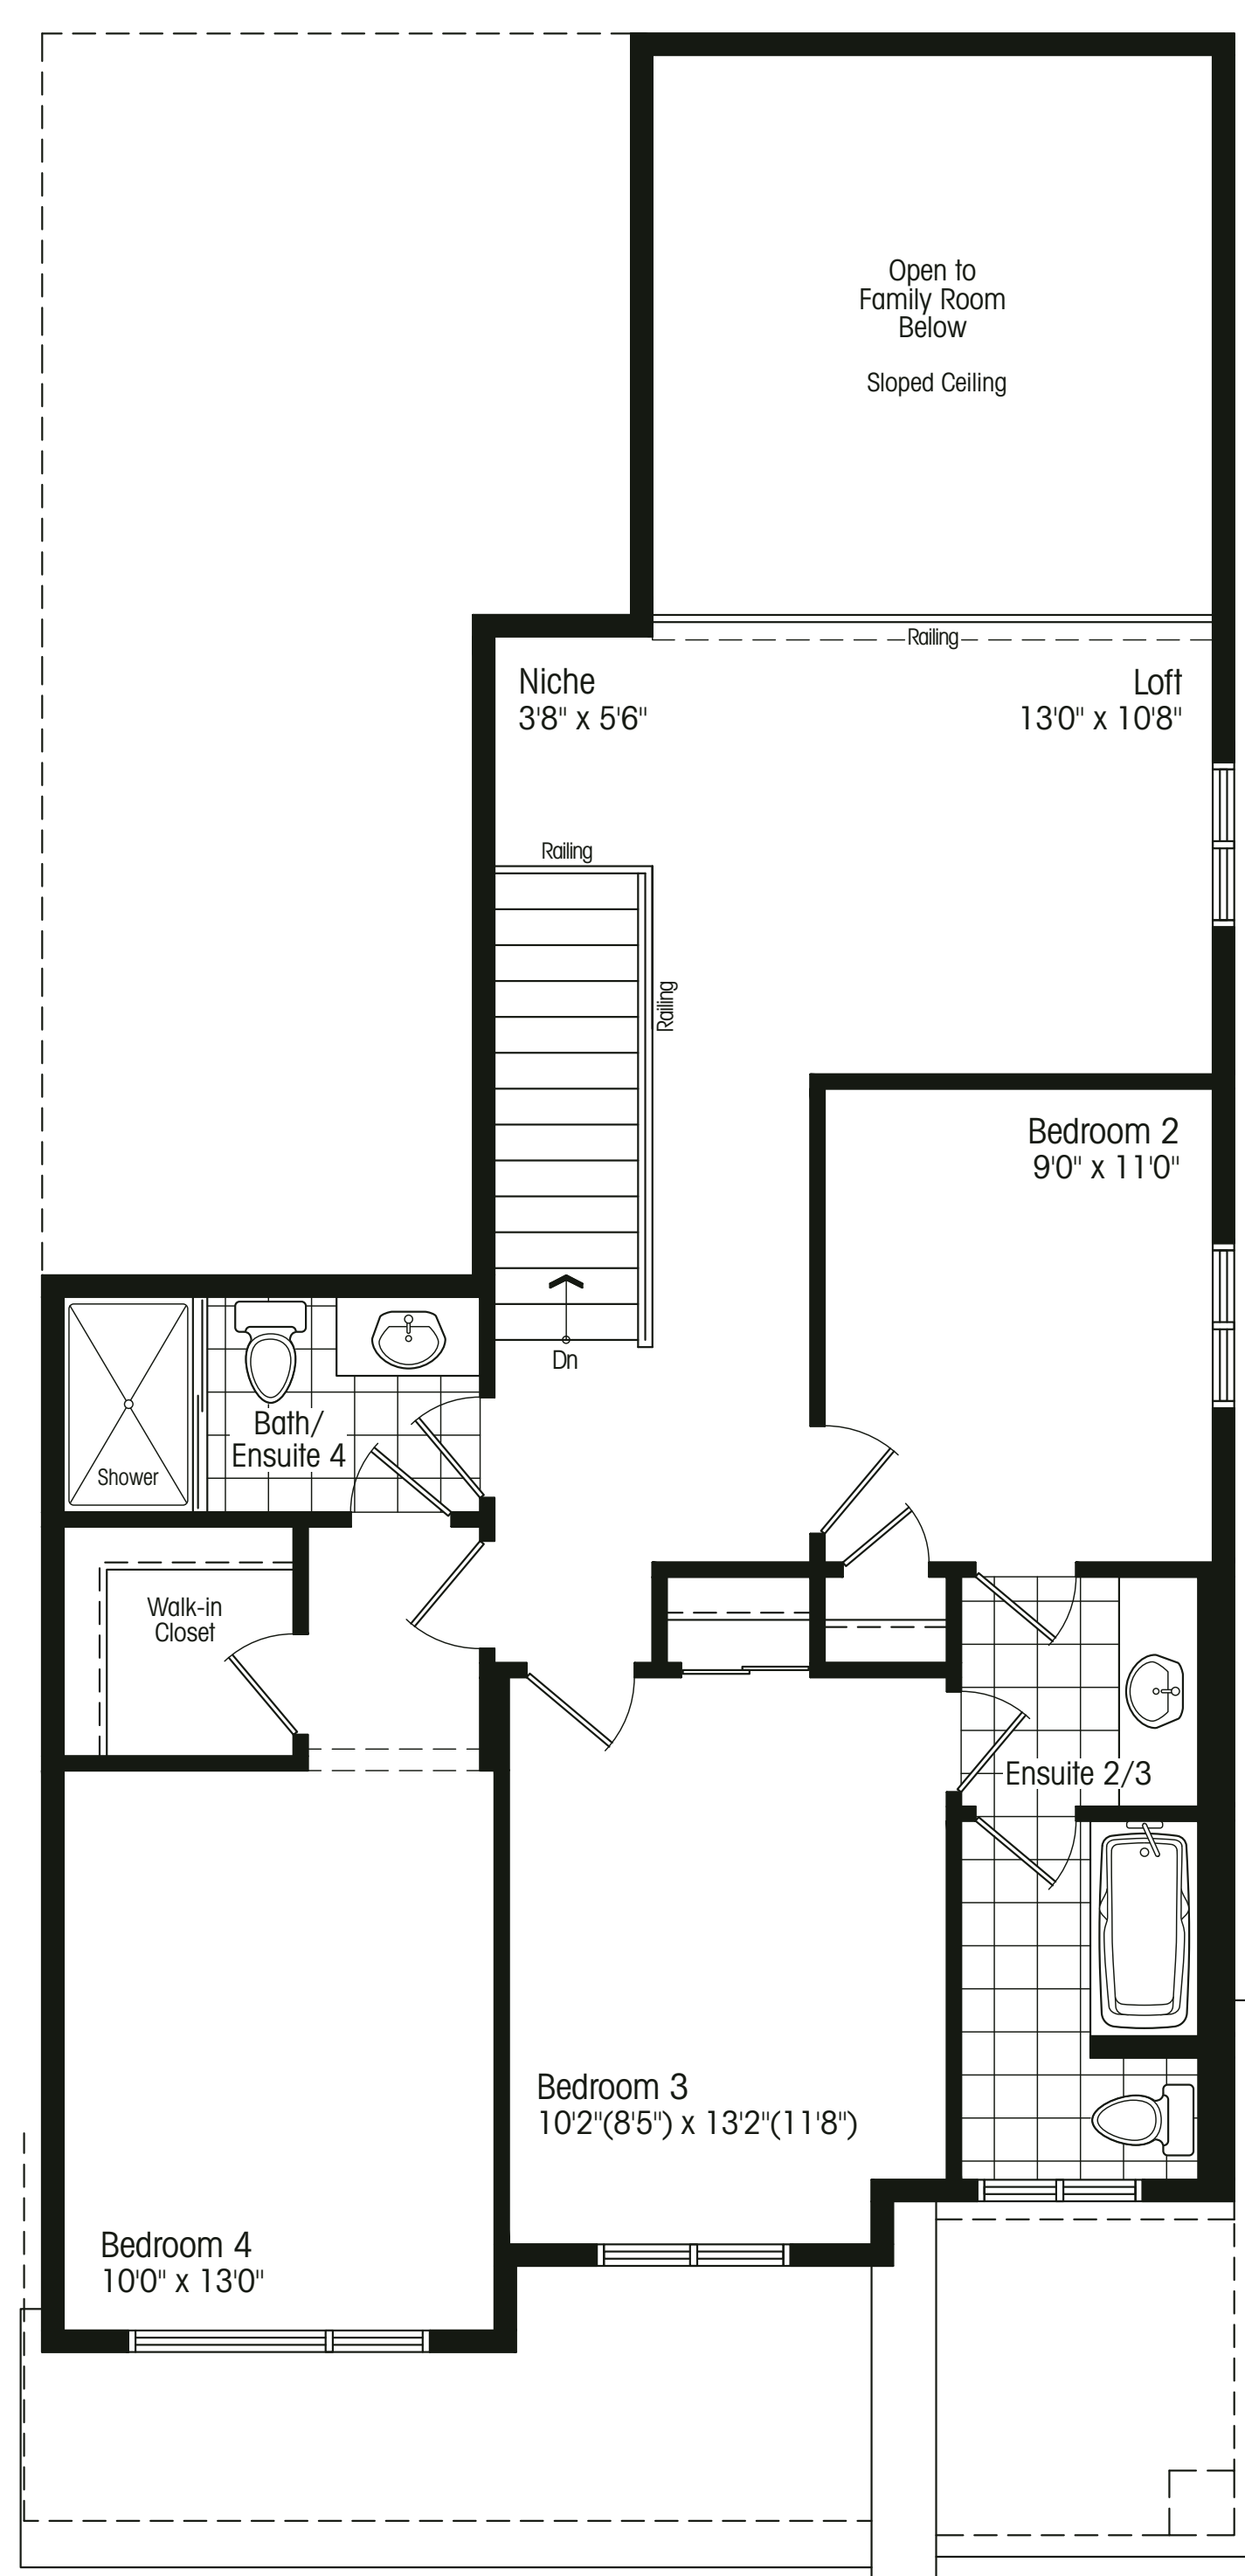

STERLING ESTATES

MODERN ARRIVES IN WASAGA

A

Block 21

THE BAY TOWNS THE BRANDT

elevation A 2055 sf, end

MARIANNE BRANDT

Bauhaus-trained German artist and designer Marianne Brandt is famous for her modernist designs of metal household items including tea and coffee services, ashtrays and lamps.

N-3 END