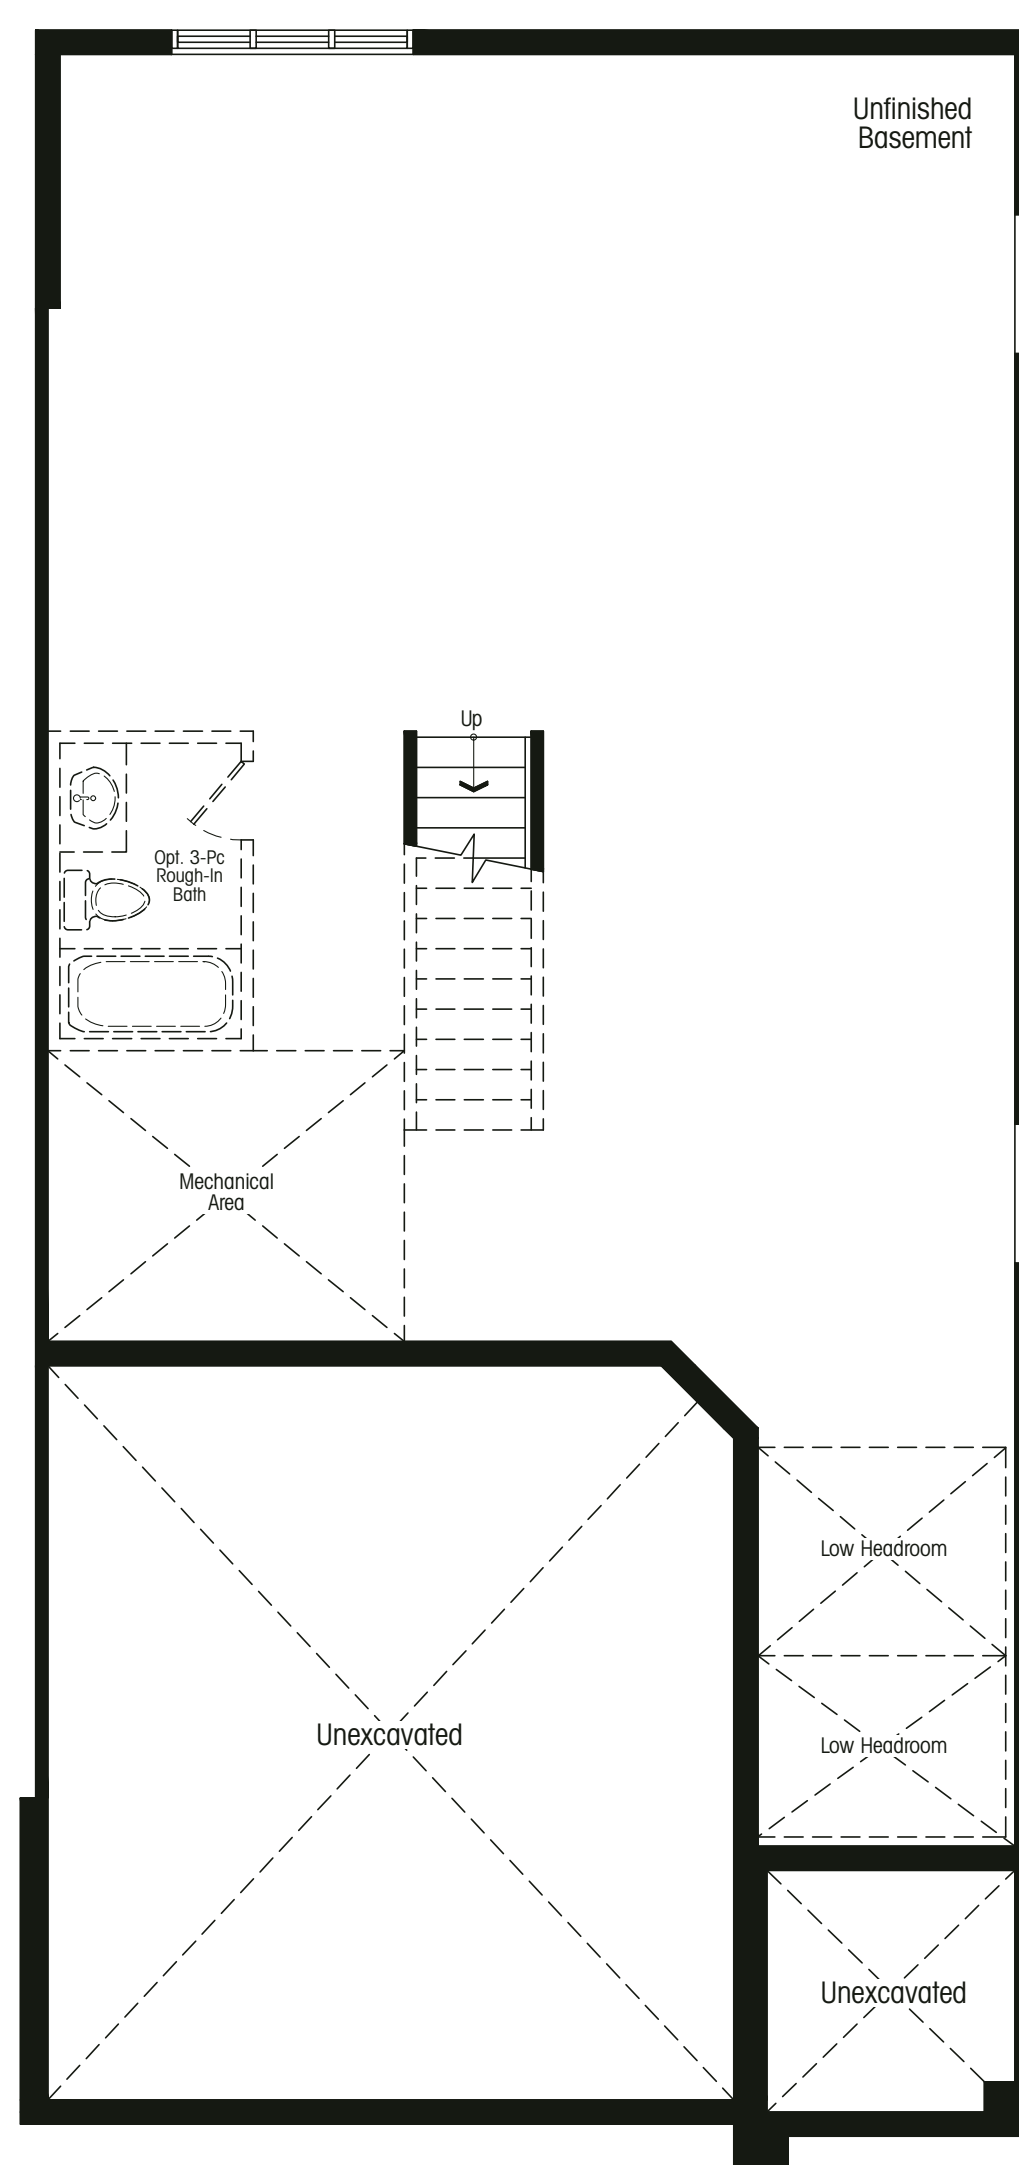

STERLING ESTATES

MODERN ARRIVES IN WASAGA

A

Block 21

THE BAY TOWNS THE BRANDT

elevation A 2055 sf, end

MARIANNE BRANDT

Bauhaus-trained German artist and designer Marianne Brandt is famous for her modernist designs of metal household items including tea and coffee services, ashtrays and lamps.

N-3 END