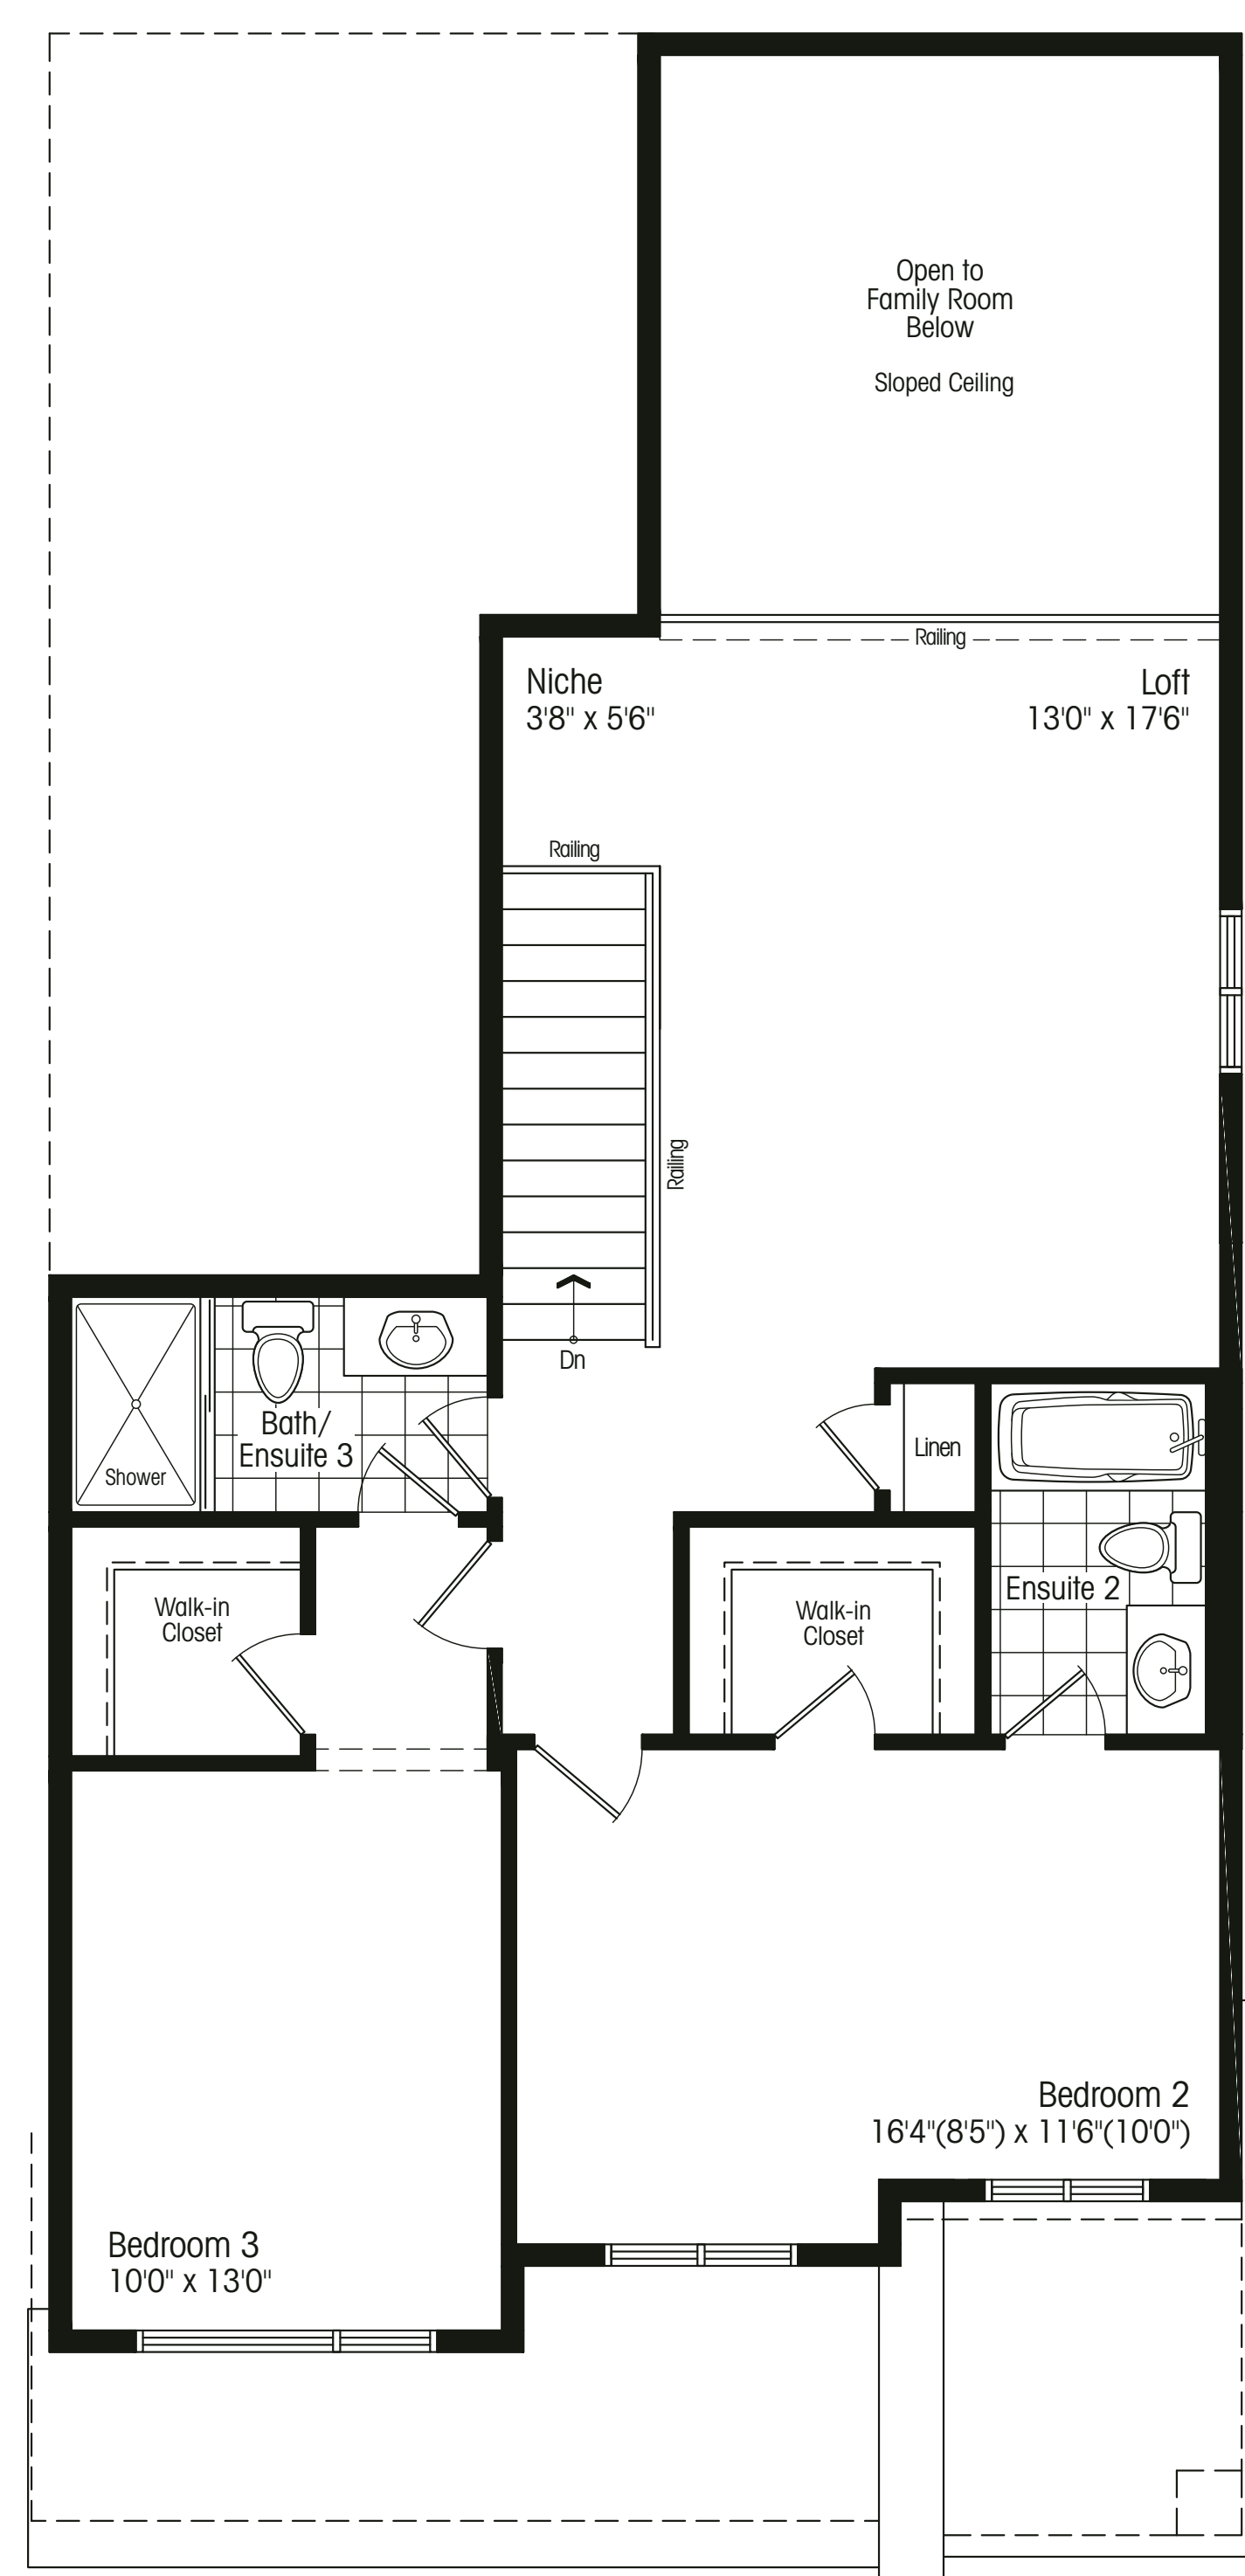

STERLING ESTATES

MODERN ARRIVES IN WASAGA

A

Block 21

THE BAY TOWNS THE BRANDT

elevation A 2055 sf, end

MARIANNE BRANDT

Bauhaus-trained German artist and designer Marianne Brandt is famous for her modernist designs of metal household items including tea and coffee services, ashtrays and lamps.

N-3 END