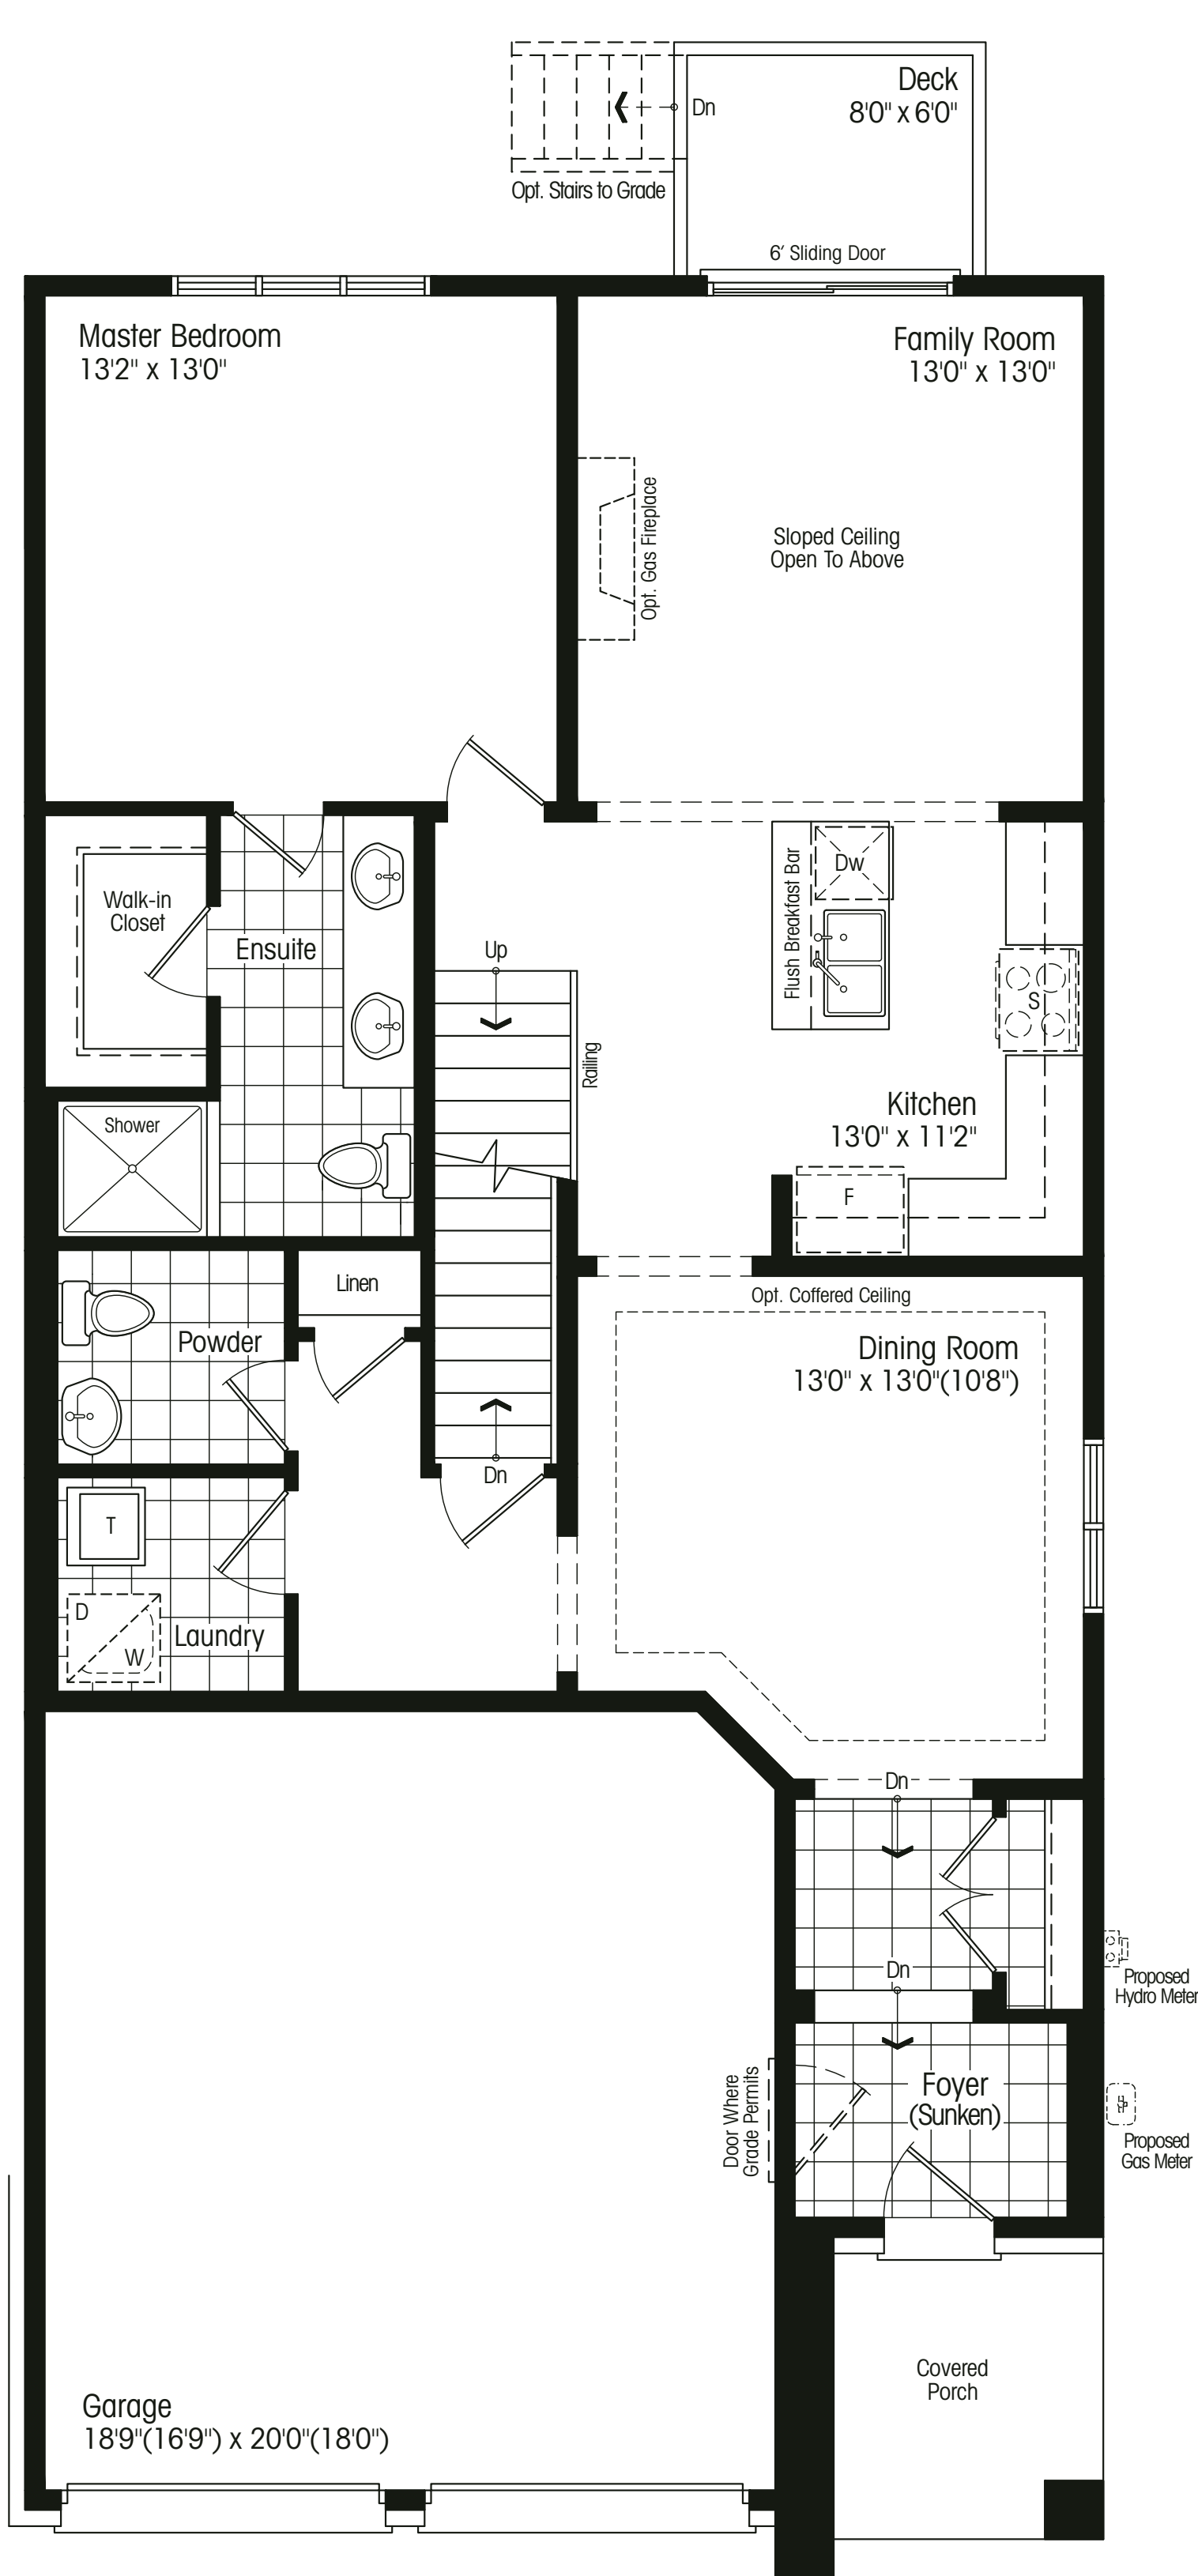

STERLING ESTATES

MODERN ARRIVES IN WASAGA

A

Block 21

THE BAY TOWNS THE BRANDT

elevation A 2055 sf, end

MARIANNE BRANDT

Bauhaus-trained German artist and designer Marianne Brandt is famous for her modernist designs of metal household items including tea and coffee services, ashtrays and lamps.

N-3 END