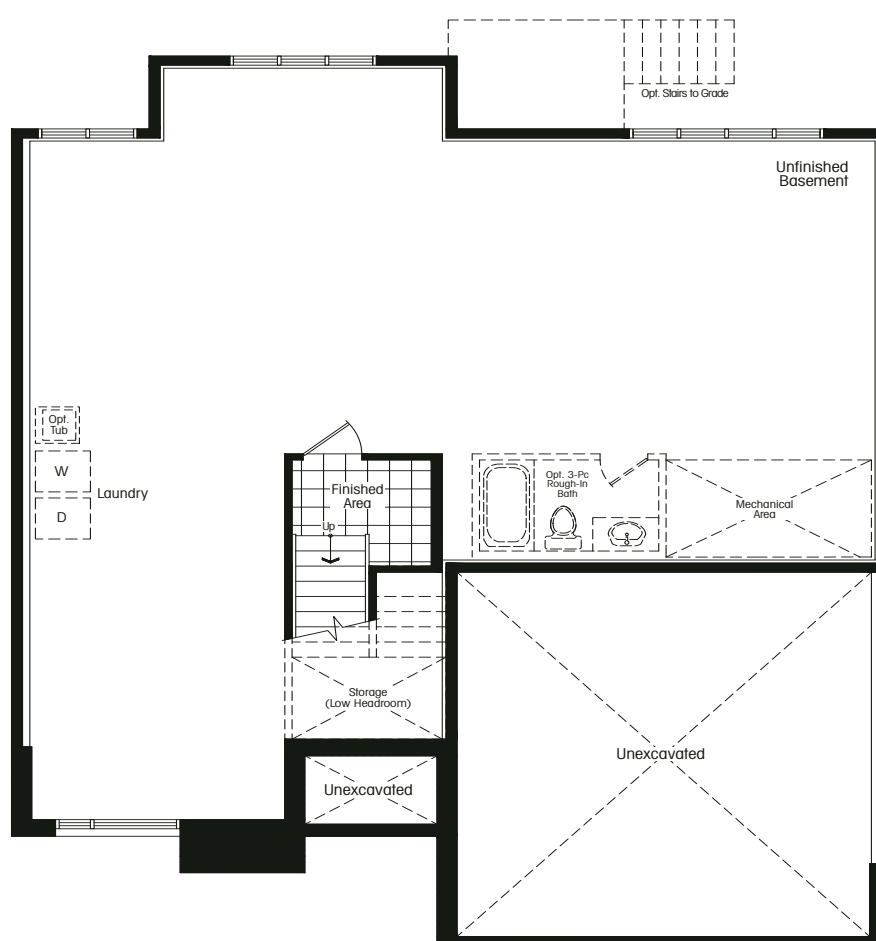

STERLING ESTATES

MODERN ARRIVES IN WASAGA

THE BREUER

bungalow – elevation A 1329 sf

MARCEL BREUER

Bauhaus-trained Hungarian Marcel Breuer invented bicycle handlebar-inspired tubular steel furniture as well as designing notable buildings using concrete as a primary medium.

Main Floor
Elev. A

Opt. Main Floor
Elev. A

Basement
Elev. A

Elevation A 1329 sf

49-1

Room sizes shown are approximate and measured in accordance with accepted industry methods, standards and practices. Square footage includes all finished interior space and enclosed open space belonging to each unit (balconies). Orientation of plans may be reversed and purchaser agrees to accept the same. Plans and specifications are subject to change without notice and subject to individual site conditions. All renderings are artist's concepts. E. & O. E. July 2019.