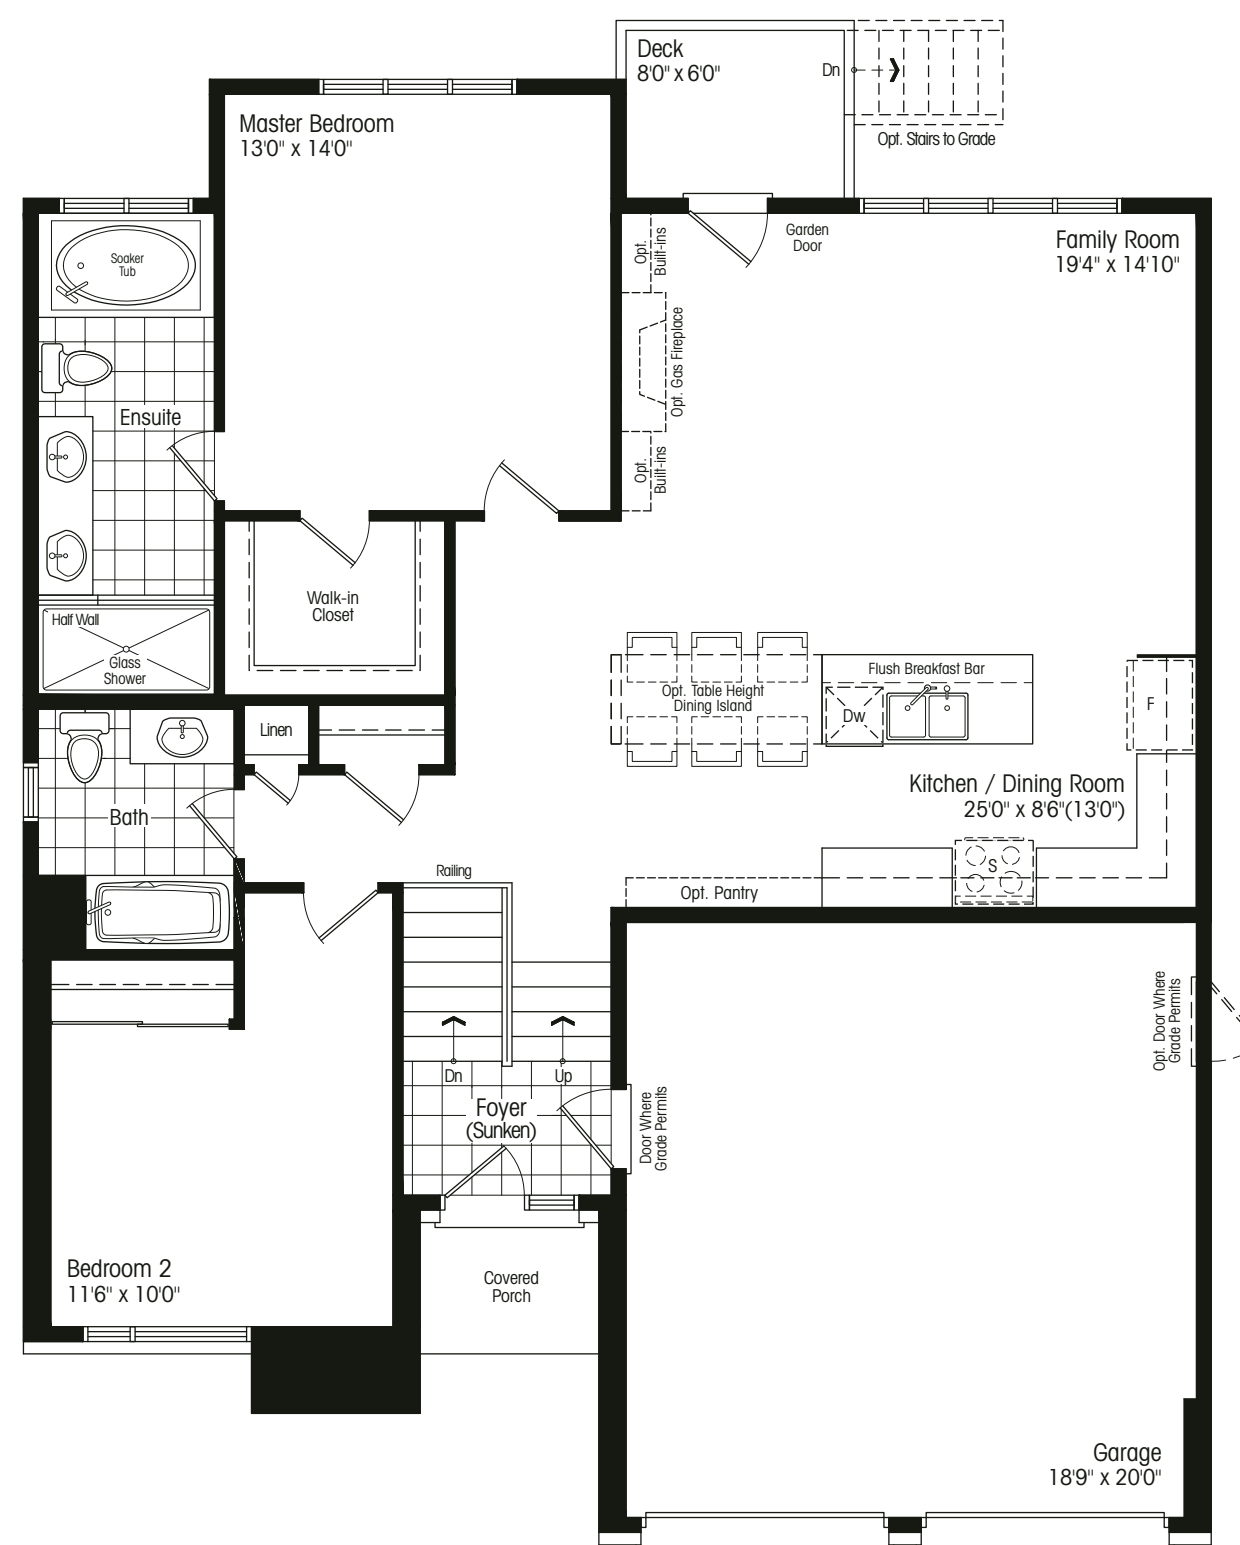

STERLING ESTATES

MODERN ARRIVES IN WASAGA

THE BREUER

bungalow – elevation A 1329 sf

MARCEL BREUER

Bauhaus-trained Hungarian Marcel Breuer invented bicycle handlebar-inspired tubular steel furniture as well as designing notable buildings using concrete as a primary medium.

Main Floor
Elev. A

Opt. Main Floor
Elev. A

Basement
Elev. A

Elevation A 1329 sf

49-1

Room sizes shown are approximate and measured in accordance with accepted industry methods, standards and practices. Square footage includes all finished interior space and enclosed open space belonging to each unit (balconies). Orientation of plans may be reversed and purchaser agrees to accept the same. Plans and specifications are subject to change without notice and subject to individual site conditions. All renderings are artist's concepts. E. & O. E. July 2019.