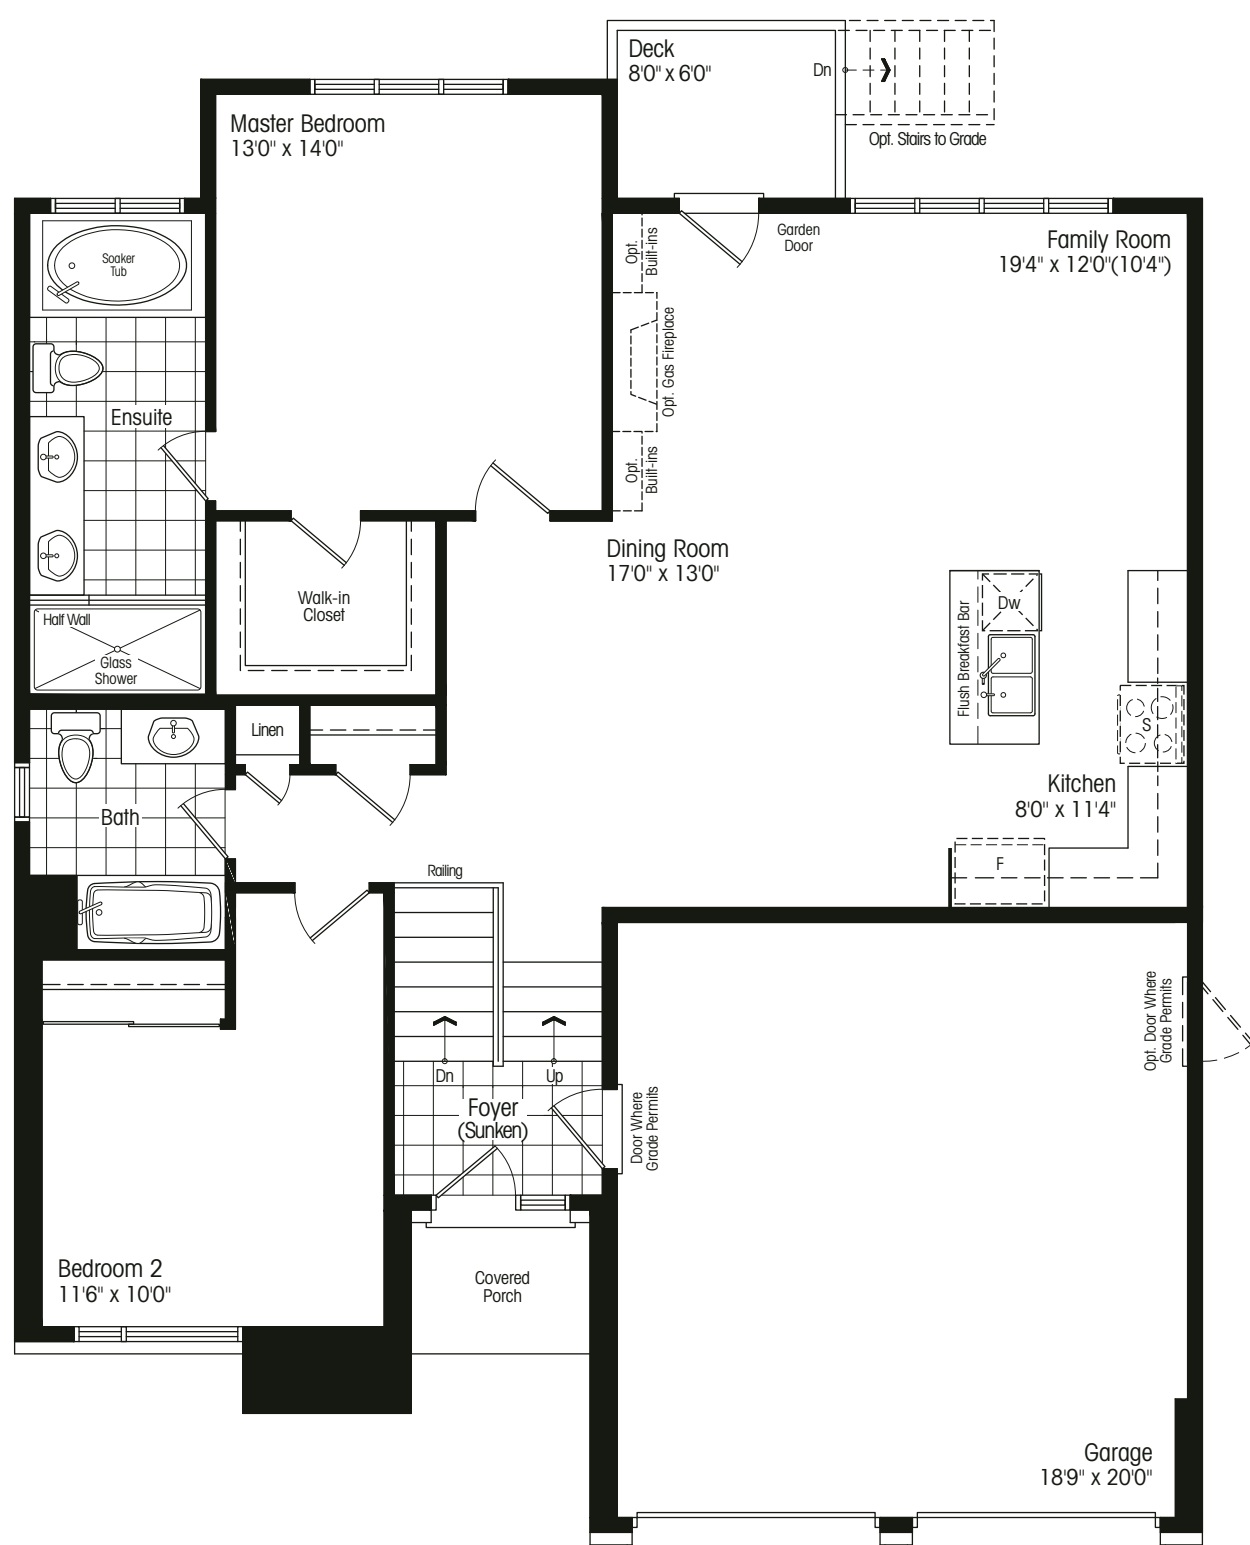

STERLING ESTATES

MODERN ARRIVES IN WASAGA

THE BREUER

bungalow – elevation A 1329 sf

MARCEL BREUER

Bauhaus-trained Hungarian Marcel Breuer invented bicycle handlebar-inspired tubular steel furniture as well as designing notable buildings using concrete as a primary medium.

Main Floor
Elev. A

Opt. Main Floor
Elev. A

Basement
Elev. A

Elevation A 1329 sf

49-1

Room sizes shown are approximate and measured in accordance with accepted industry methods, standards and practices. Square footage includes all finished interior space and enclosed open space belonging to each unit (balconies). Orientation of plans may be reversed and purchaser agrees to accept the same. Plans and specifications are subject to change without notice and subject to individual site conditions. All renderings are artist's concepts. E. & O. E. July 2019.