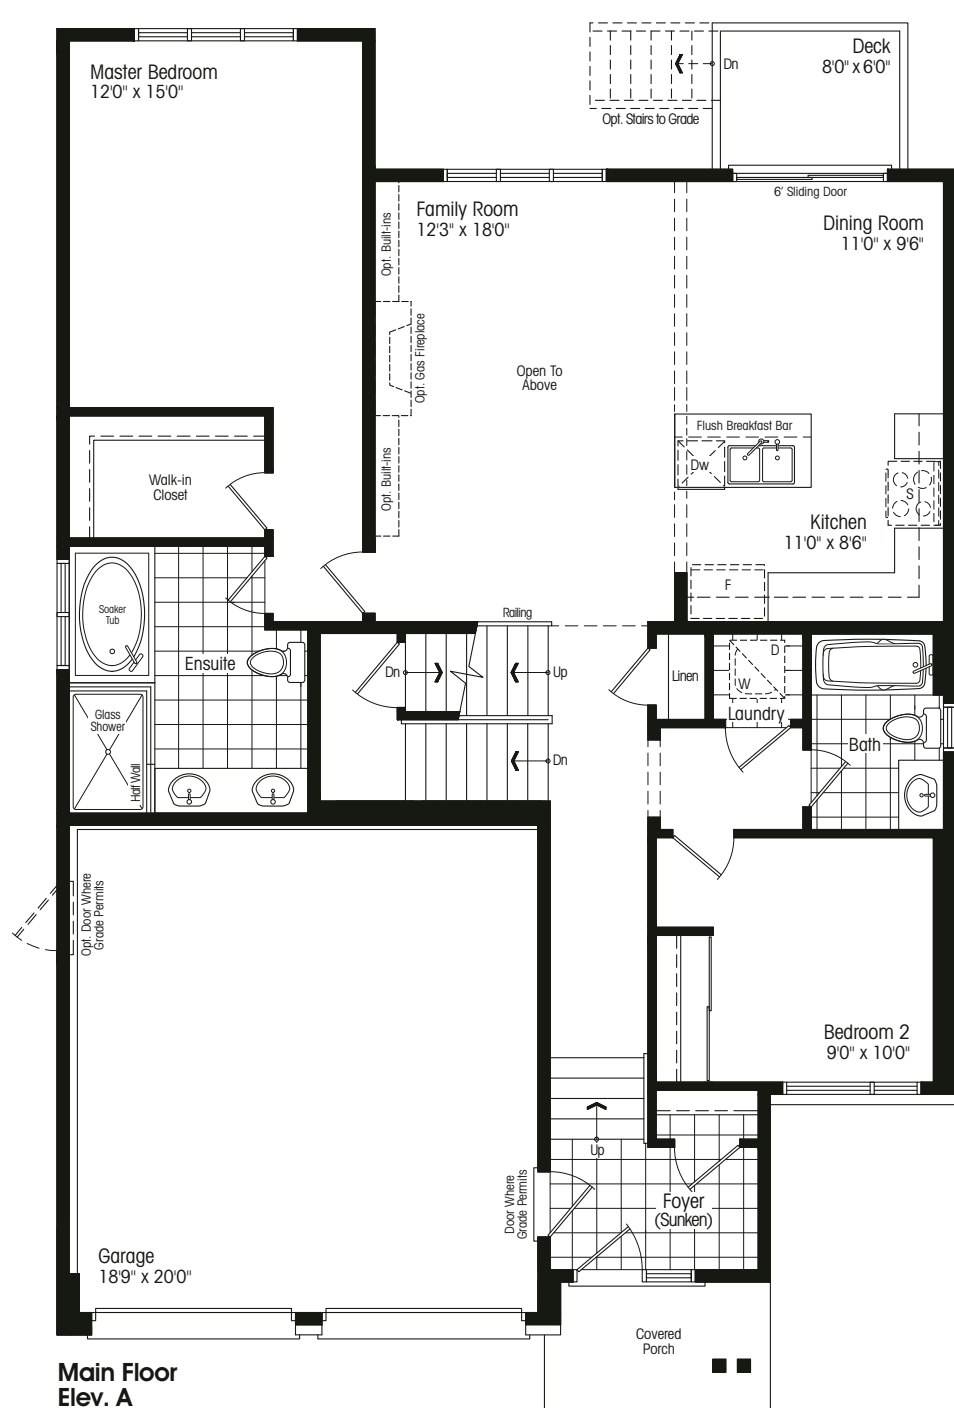

## LE CORBUSIER

bungalow/loft – elevation A 2123 sf  
elevation B 2124 sf

### LE CORBUSIER

His real name was Charles-Édouard Jeanneret. A self-taught architect and designer who became one of the 20th century's most influential architects, he created the minimalist International style.

Elevation A 2123 sf

Elevation B 2124 sf

49-2L

Room sizes shown are approximate and measured in accordance with accepted industry methods, standards and practices. Square footage includes all finished interior space and enclosed open space belonging to each unit (balconies). Orientation of plans may be reversed and purchaser agrees to accept the same. Plans and specifications are subject to change without notice and subject to individual site conditions. All renderings are artist's concepts. E. & O. E. July 2019.