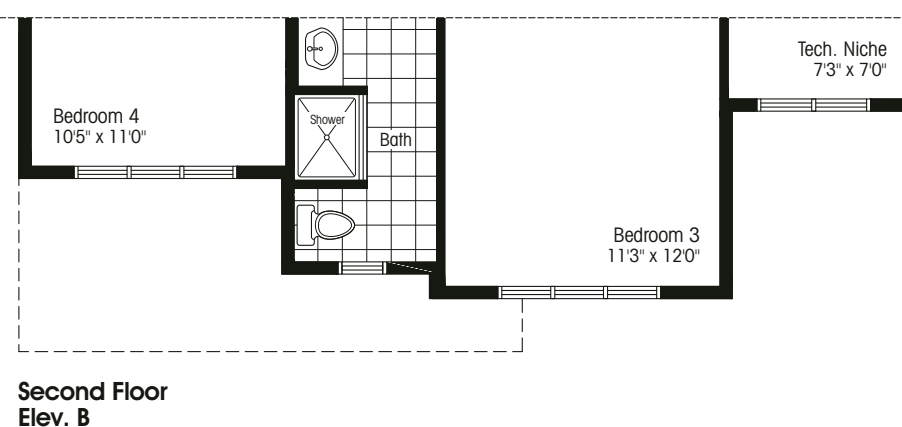

## LE CORBUSIER

bungalow/loft – elevation A 2123 sf  
elevation B 2124 sf

Elevation A 2123 sf

Elevation B 2124 sf

49-2L

Room sizes shown are approximate and measured in accordance with accepted industry methods, standards and practices. Square footage includes all finished interior space and enclosed open space belonging to each unit (balconies). Orientation of plans may be reversed and purchaser agrees to accept the same. Plans and specifications are subject to change without notice and subject to individual site conditions. All renderings are artist's concepts. E. & O. E. July 2019.