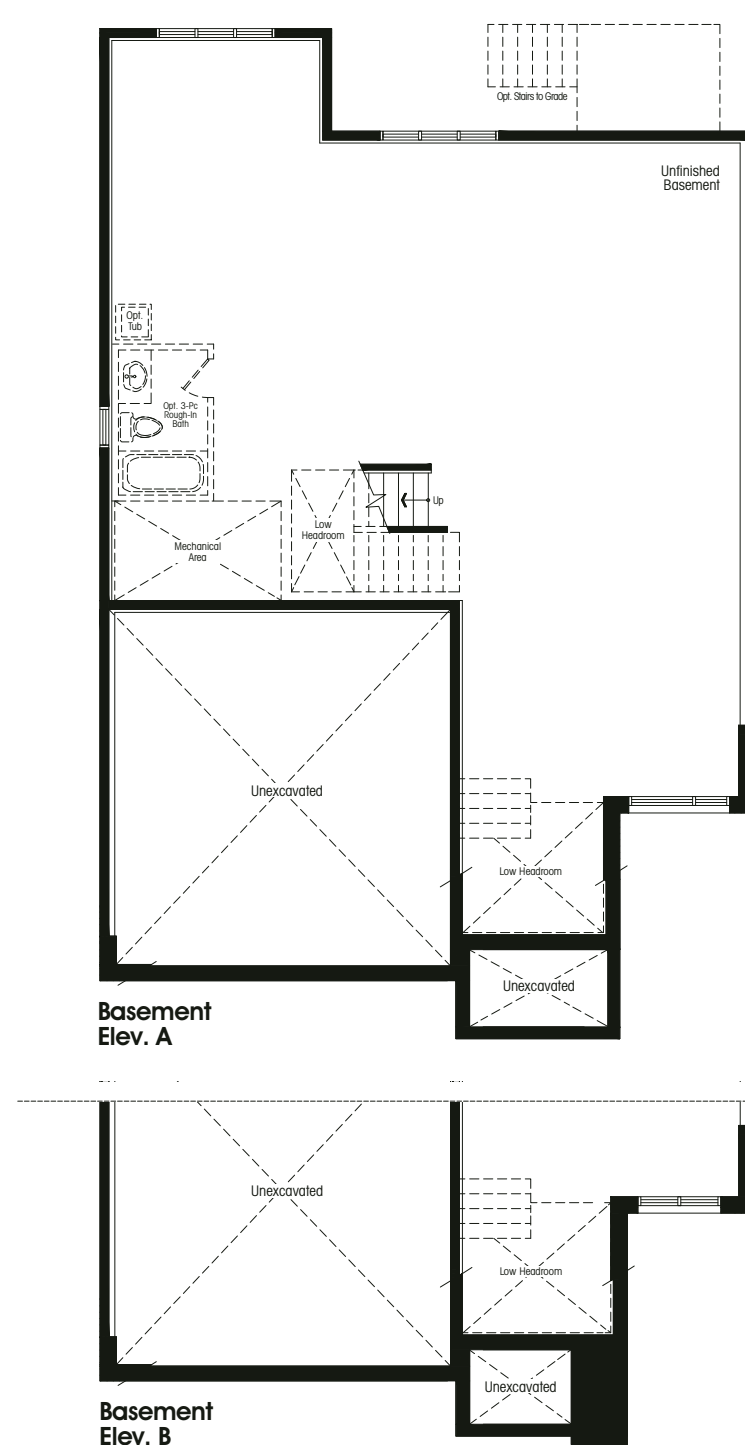

## LE CORBUSIER

bungalow/loft – elevation A 2123 sf  
elevation B 2124 sf

### LE CORBUSIER

His real name was Charles-Édouard Jeanneret. A self-taught architect and designer who became one of the 20th century's most influential architects, he created the minimalist International style.

Elevation A 2123 sf

Elevation B 2124 sf

49-2L

Room sizes shown are approximate and measured in accordance with accepted industry methods, standards and practices. Square footage includes all finished interior space and enclosed open space belonging to each unit (balconies). Orientation of plans may be reversed and purchaser agrees to accept the same. Plans and specifications are subject to change without notice and subject to individual site conditions. All renderings are artist's concepts. E. & O. E. July 2019.