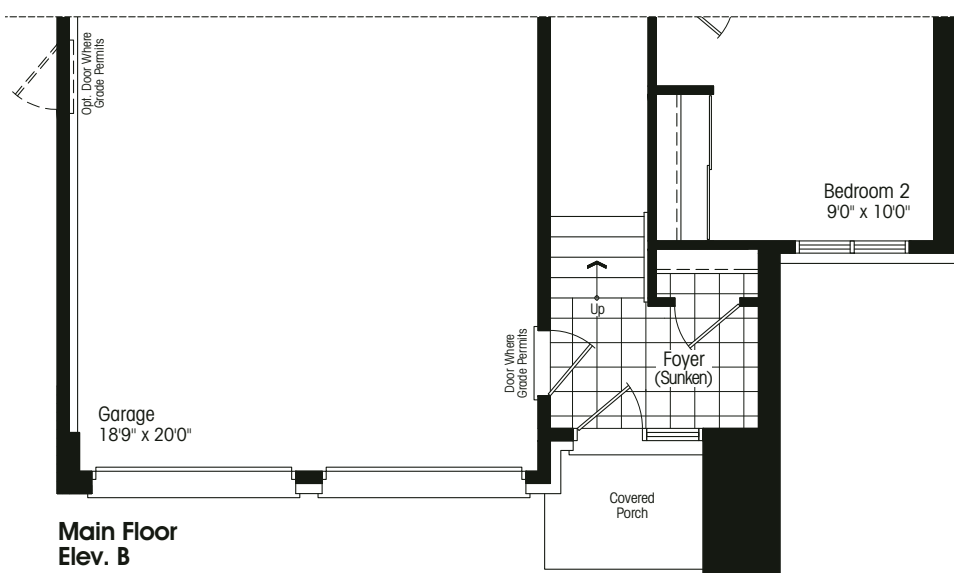

## LE CORBUSIER

bungalow/loft – elevation A 2123 sf  
elevation B 2124 sf

Elevation A 2123 sf

Elevation B 2124 sf

49-2L

Room sizes shown are approximate and measured in accordance with accepted industry methods, standards and practices. Square footage includes all finished interior space and enclosed open space belonging to each unit (balconies). Orientation of plans may be reversed and purchaser agrees to accept the same. Plans and specifications are subject to change without notice and subject to individual site conditions. All renderings are artist's concepts. E. & O. E. July 2019.