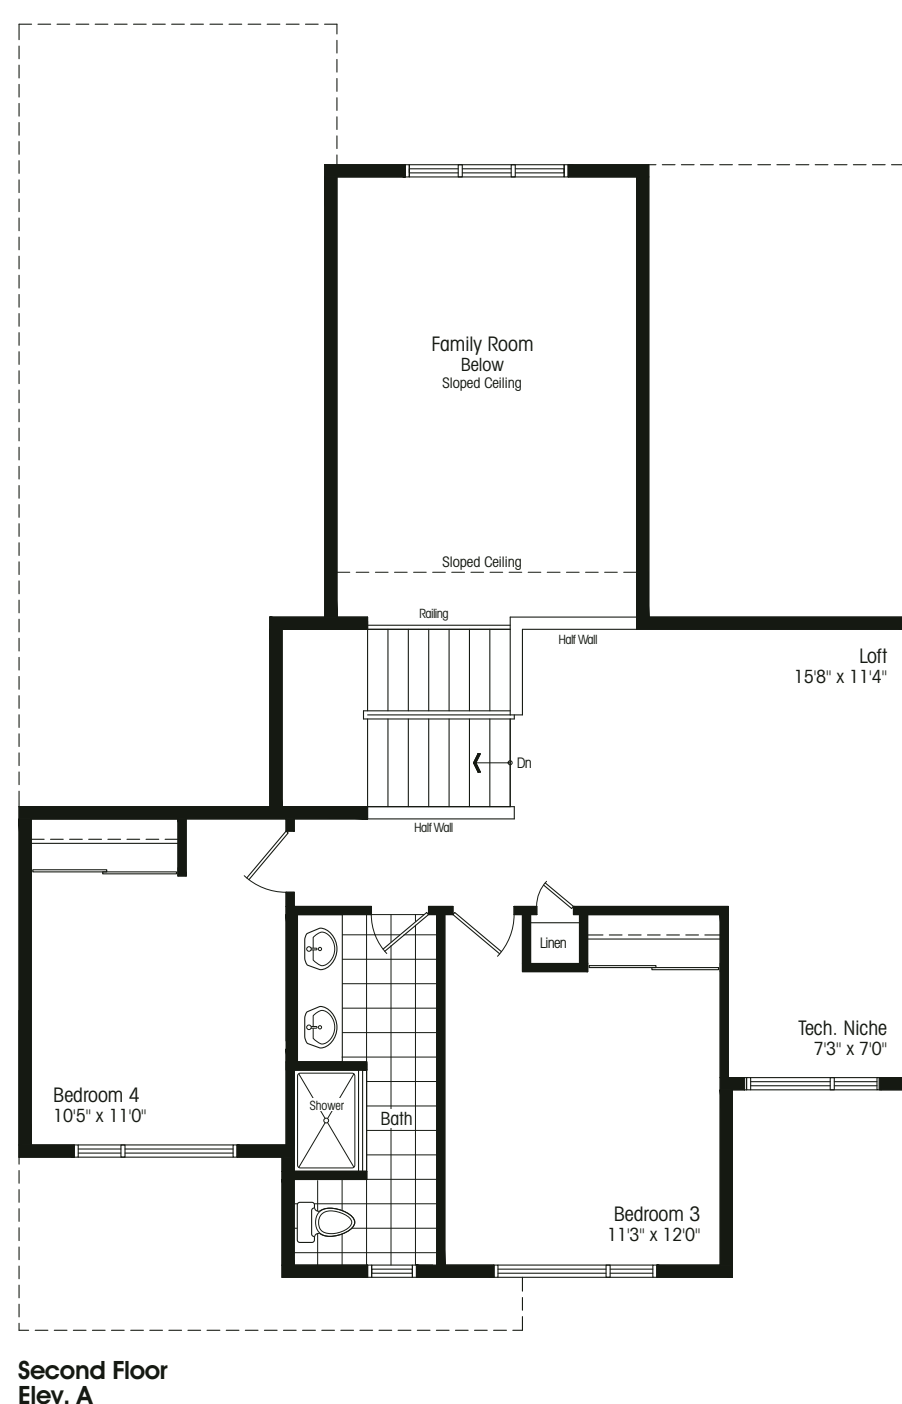

## LE CORBUSIER

bungalow/loft – elevation A 2123 sf  
elevation B 2124 sf

Elevation A 2123 sf

Elevation B 2124 sf

49-2L

Room sizes shown are approximate and measured in accordance with accepted industry methods, standards and practices. Square footage includes all finished interior space and enclosed open space belonging to each unit (balconies). Orientation of plans may be reversed and purchaser agrees to accept the same. Plans and specifications are subject to change without notice and subject to individual site conditions. All renderings are artist's concepts. E. & O. E. July 2019.