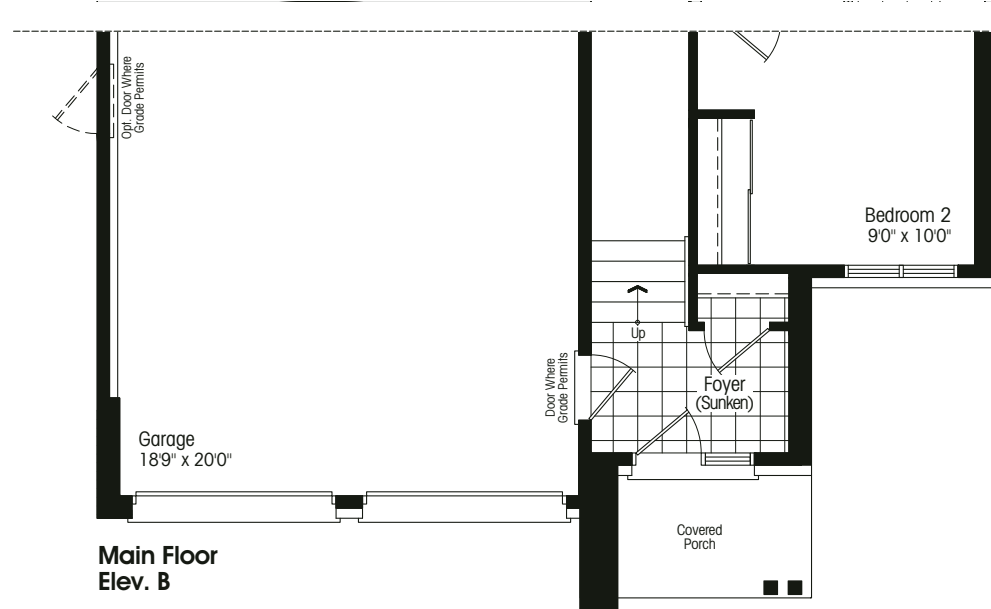

STERLING ESTATES

MODERN ARRIVES IN WASAGA

THE GROPIUS

bungalow – elevation A 1329 sf
elevation B 1329 sf

WALTER GROPIUS

Widely regarded as one of the pioneers of modernist architecture, German architect Walter Gropius was the founder of the influential Bauhaus School of design.

Elevation A 1329 sf

Elevation B 1329 sf