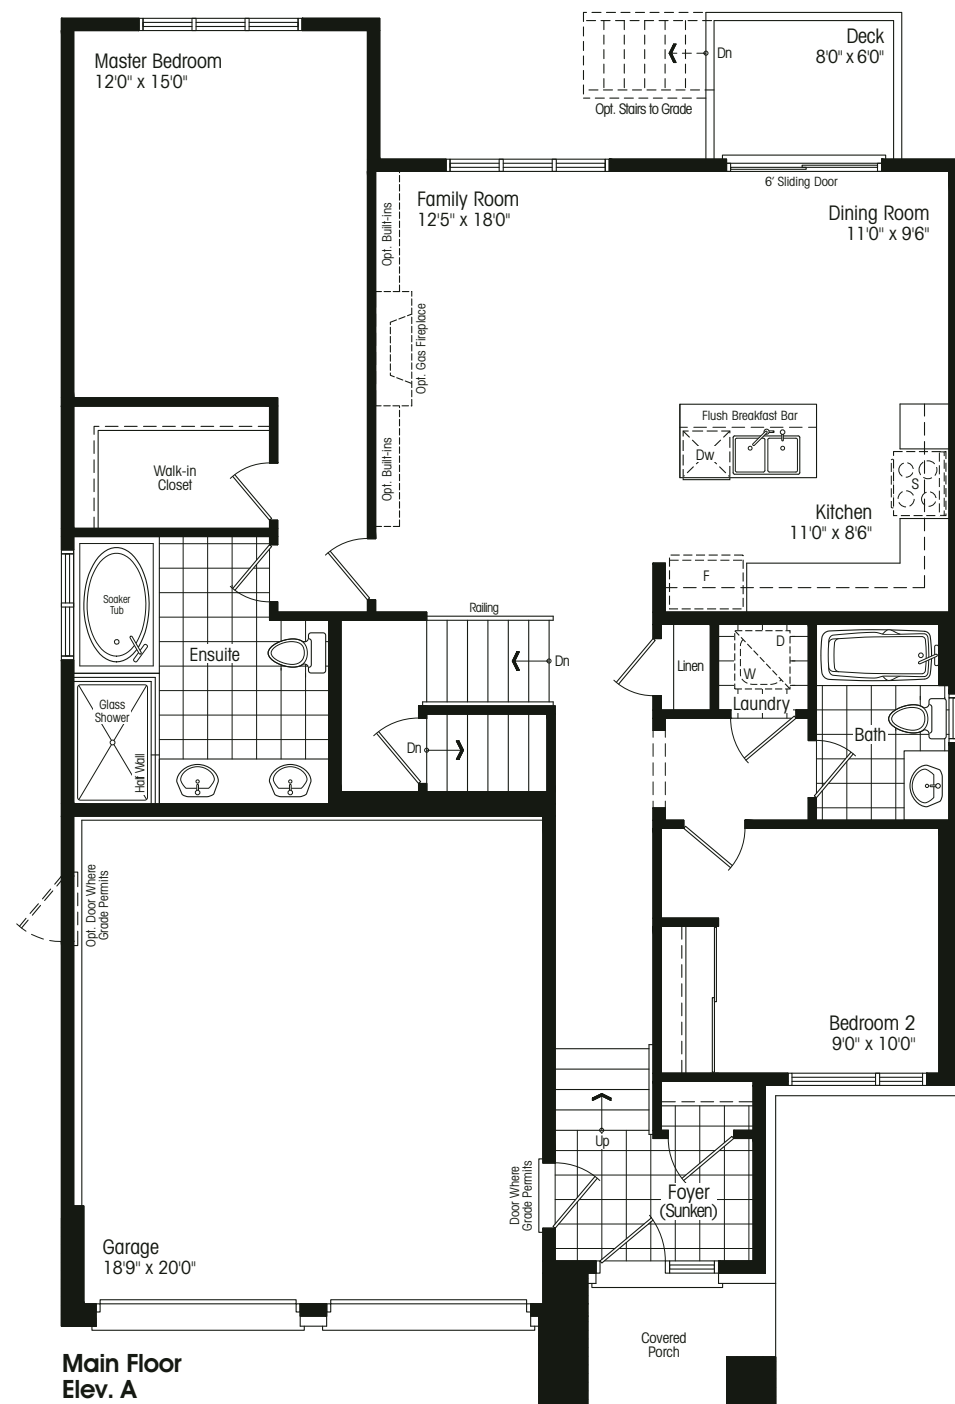

STERLING ESTATES

MODERN ARRIVES IN WASAGA

THE GROPIUS

bungalow – elevation A 1329 sf
elevation B 1329 sf

WALTER GROPIUS

Widely regarded as one of the pioneers of modernist architecture, German architect Walter Gropius was the founder of the influential Bauhaus School of design.

Elevation A 1329 sf

Elevation B 1329 sf