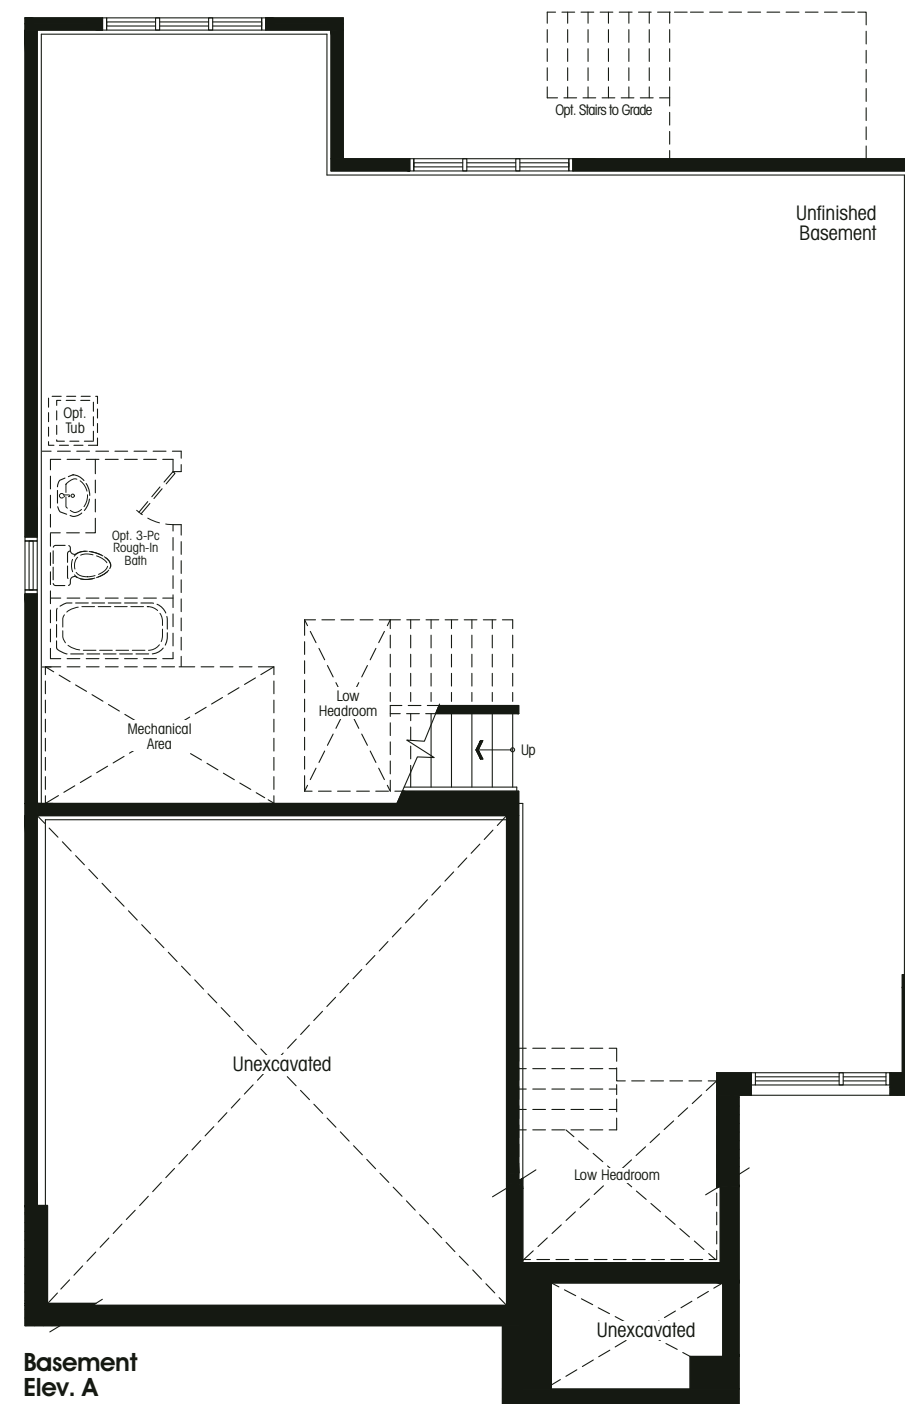

STERLING ESTATES

MODERN ARRIVES IN WASAGA

THE GROPIUS

bungalow – elevation A 1329 sf
elevation B 1329 sf

WALTER GROPIUS

Widely regarded as one of the pioneers of modernist architecture, German architect Walter Gropius was the founder of the influential Bauhaus School of design.

Elevation A 1329 sf

Elevation B 1329 sf