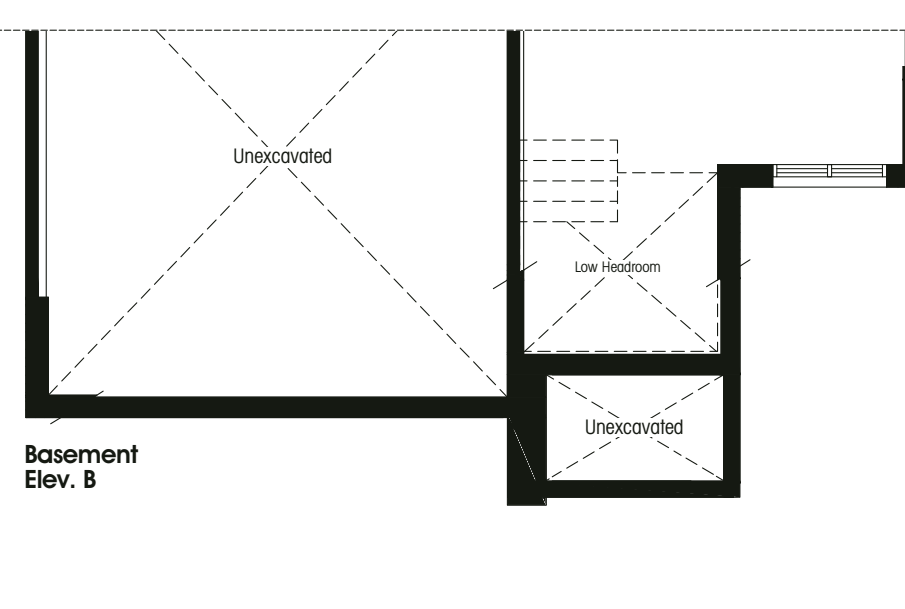

STERLING ESTATES

MODERN ARRIVES IN WASAGA

THE GROPIUS

bungalow – elevation A 1329 sf
elevation B 1329 sf

WALTER GROPIUS

Widely regarded as one of the pioneers of modernist architecture, German architect Walter Gropius was the founder of the influential Bauhaus School of design.

Elevation A 1329 sf

Elevation B 1329 sf