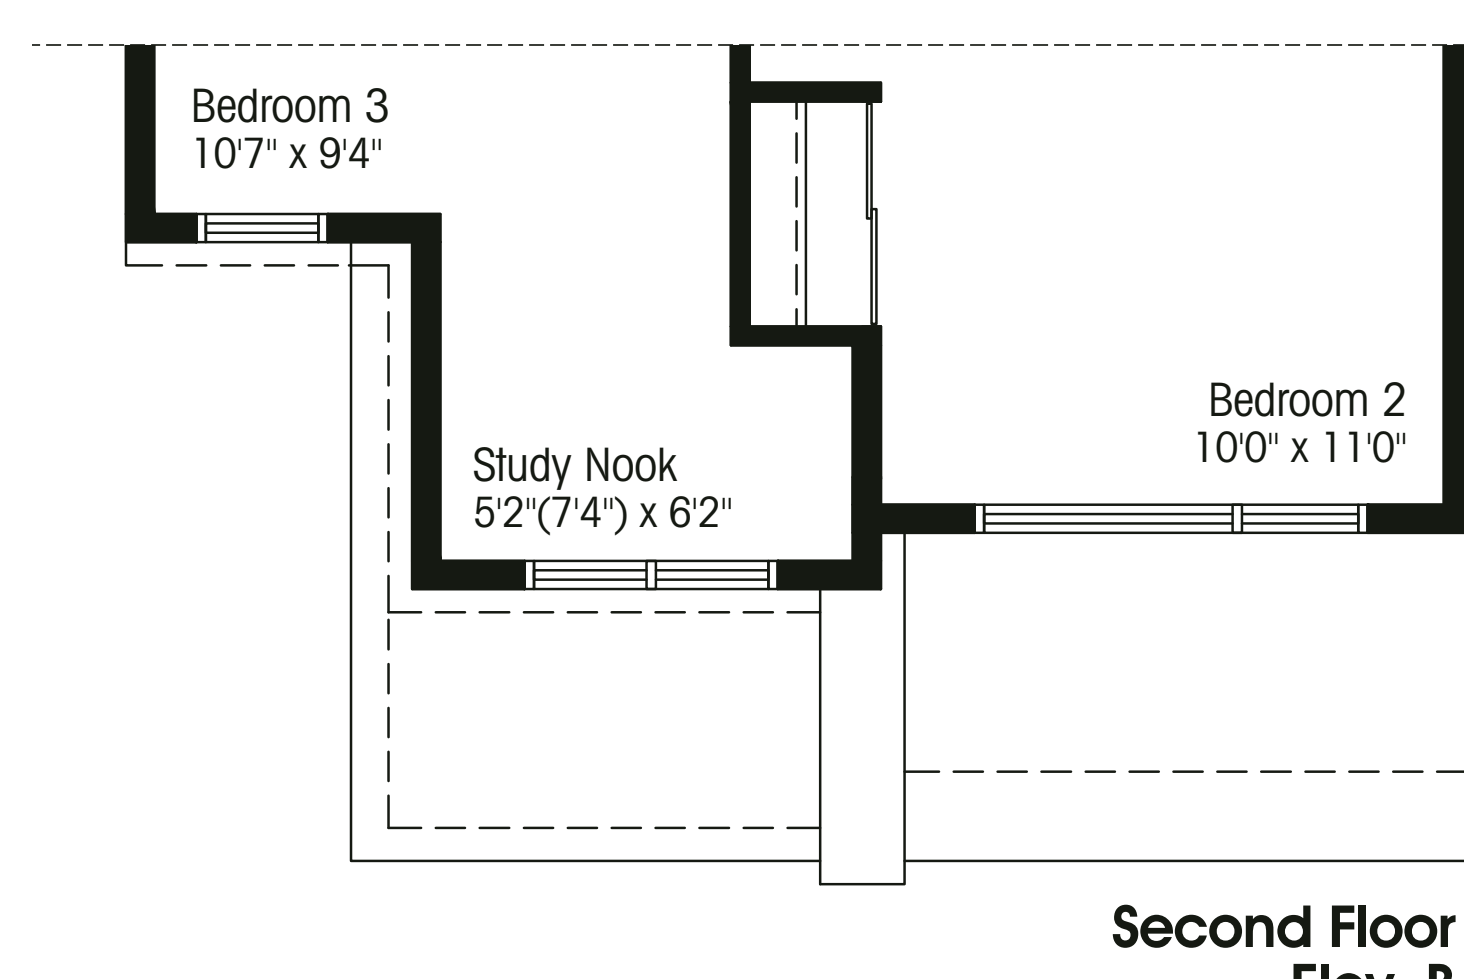

Second Floor Elev. B