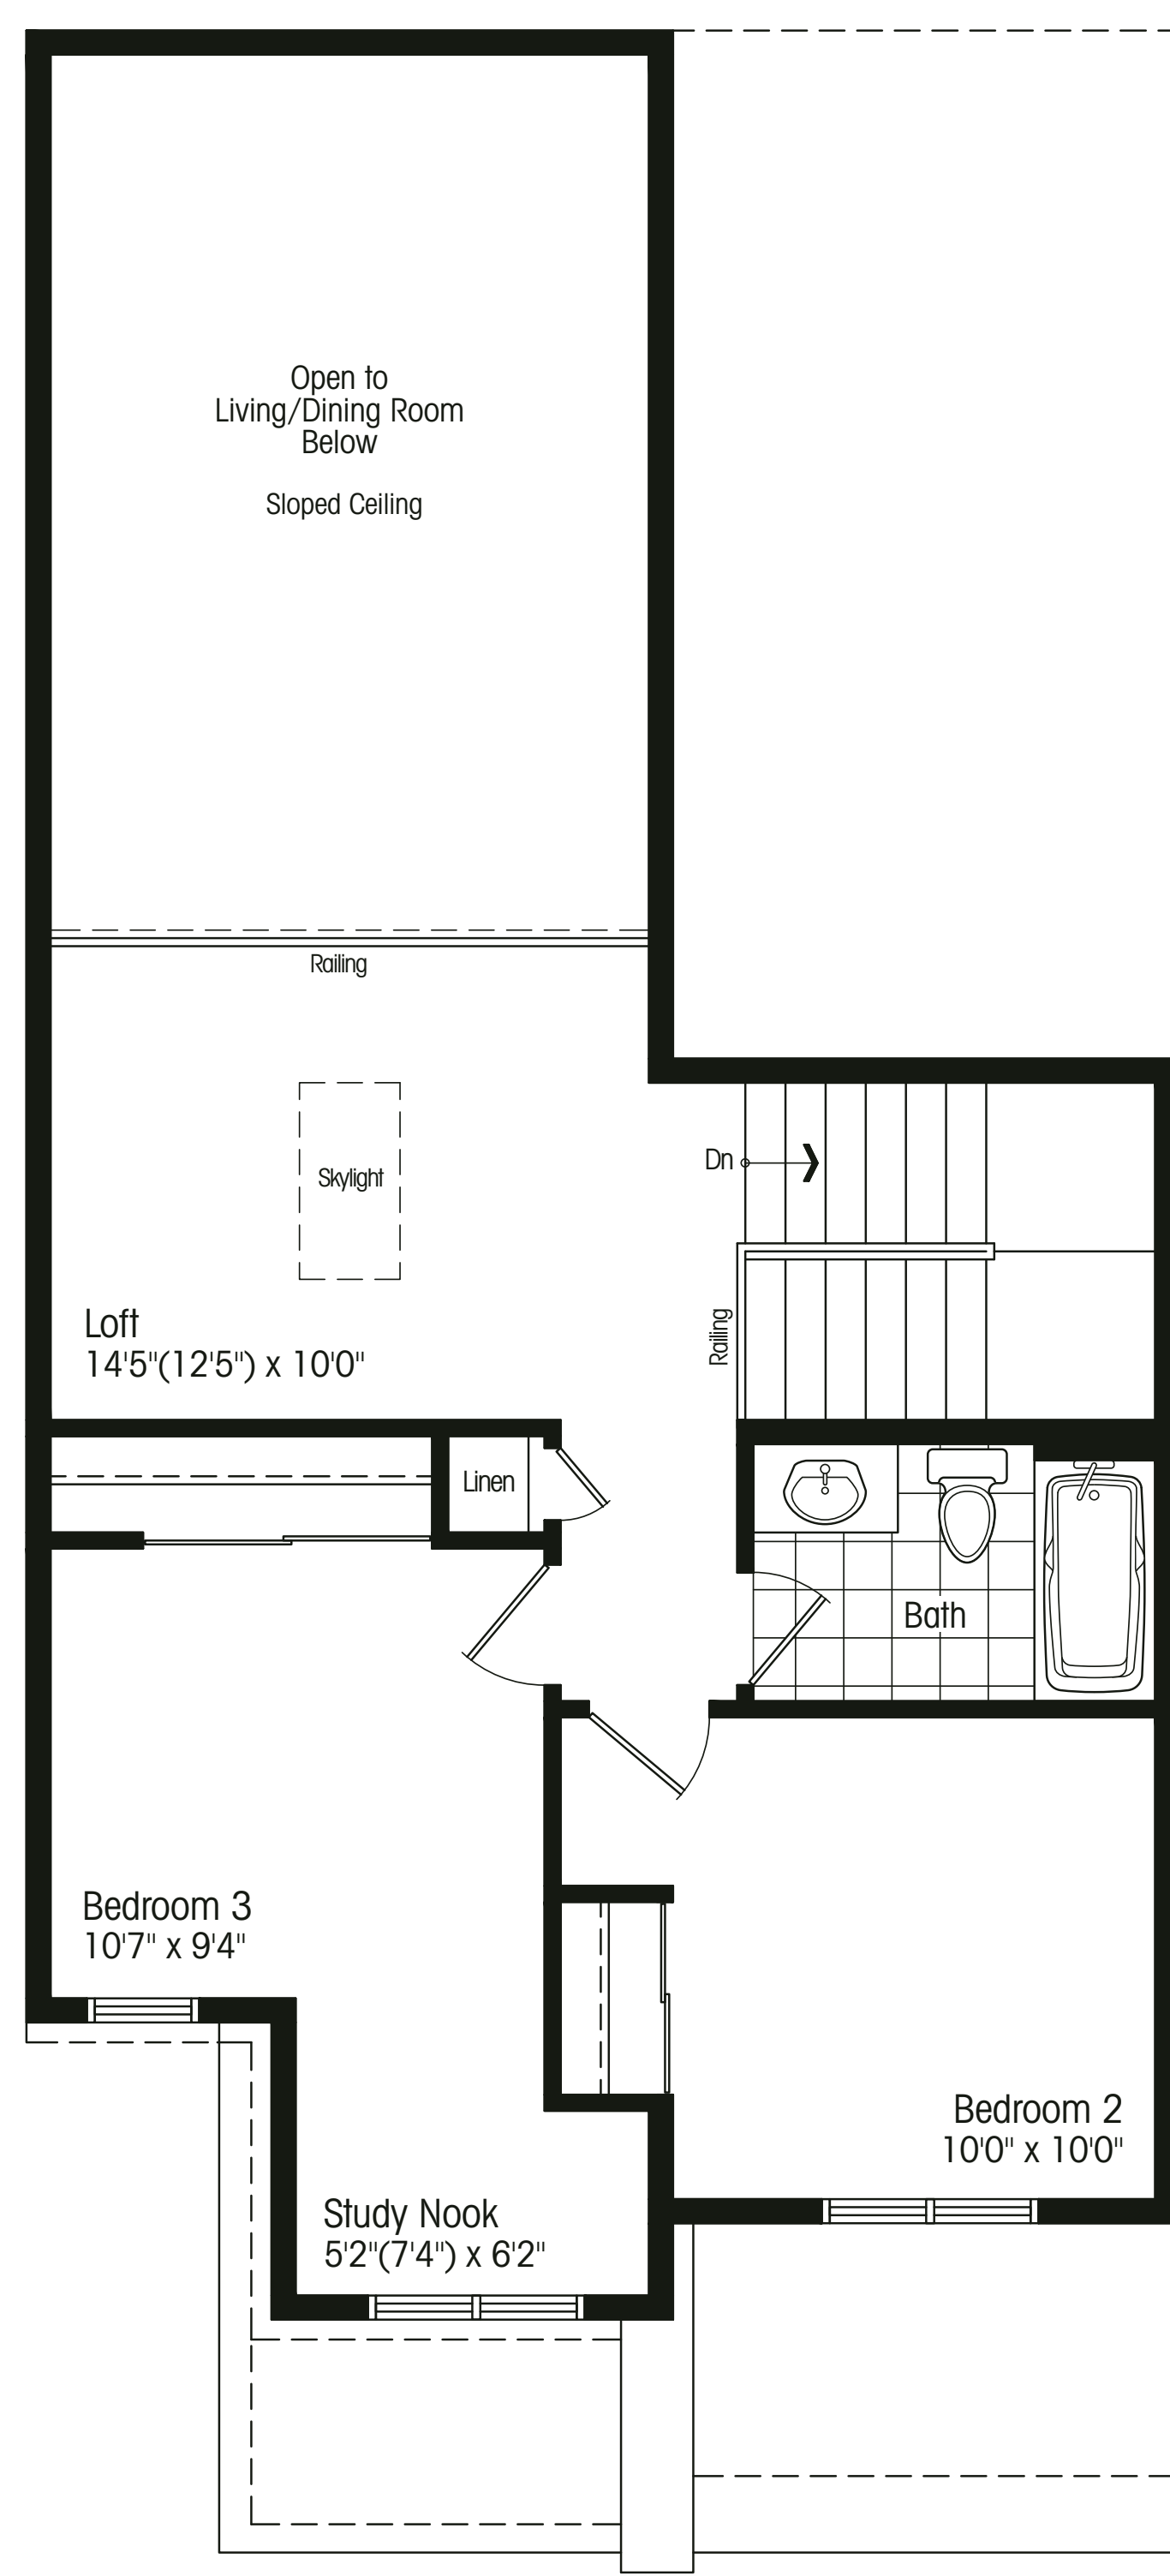

Second Floor Elev. A