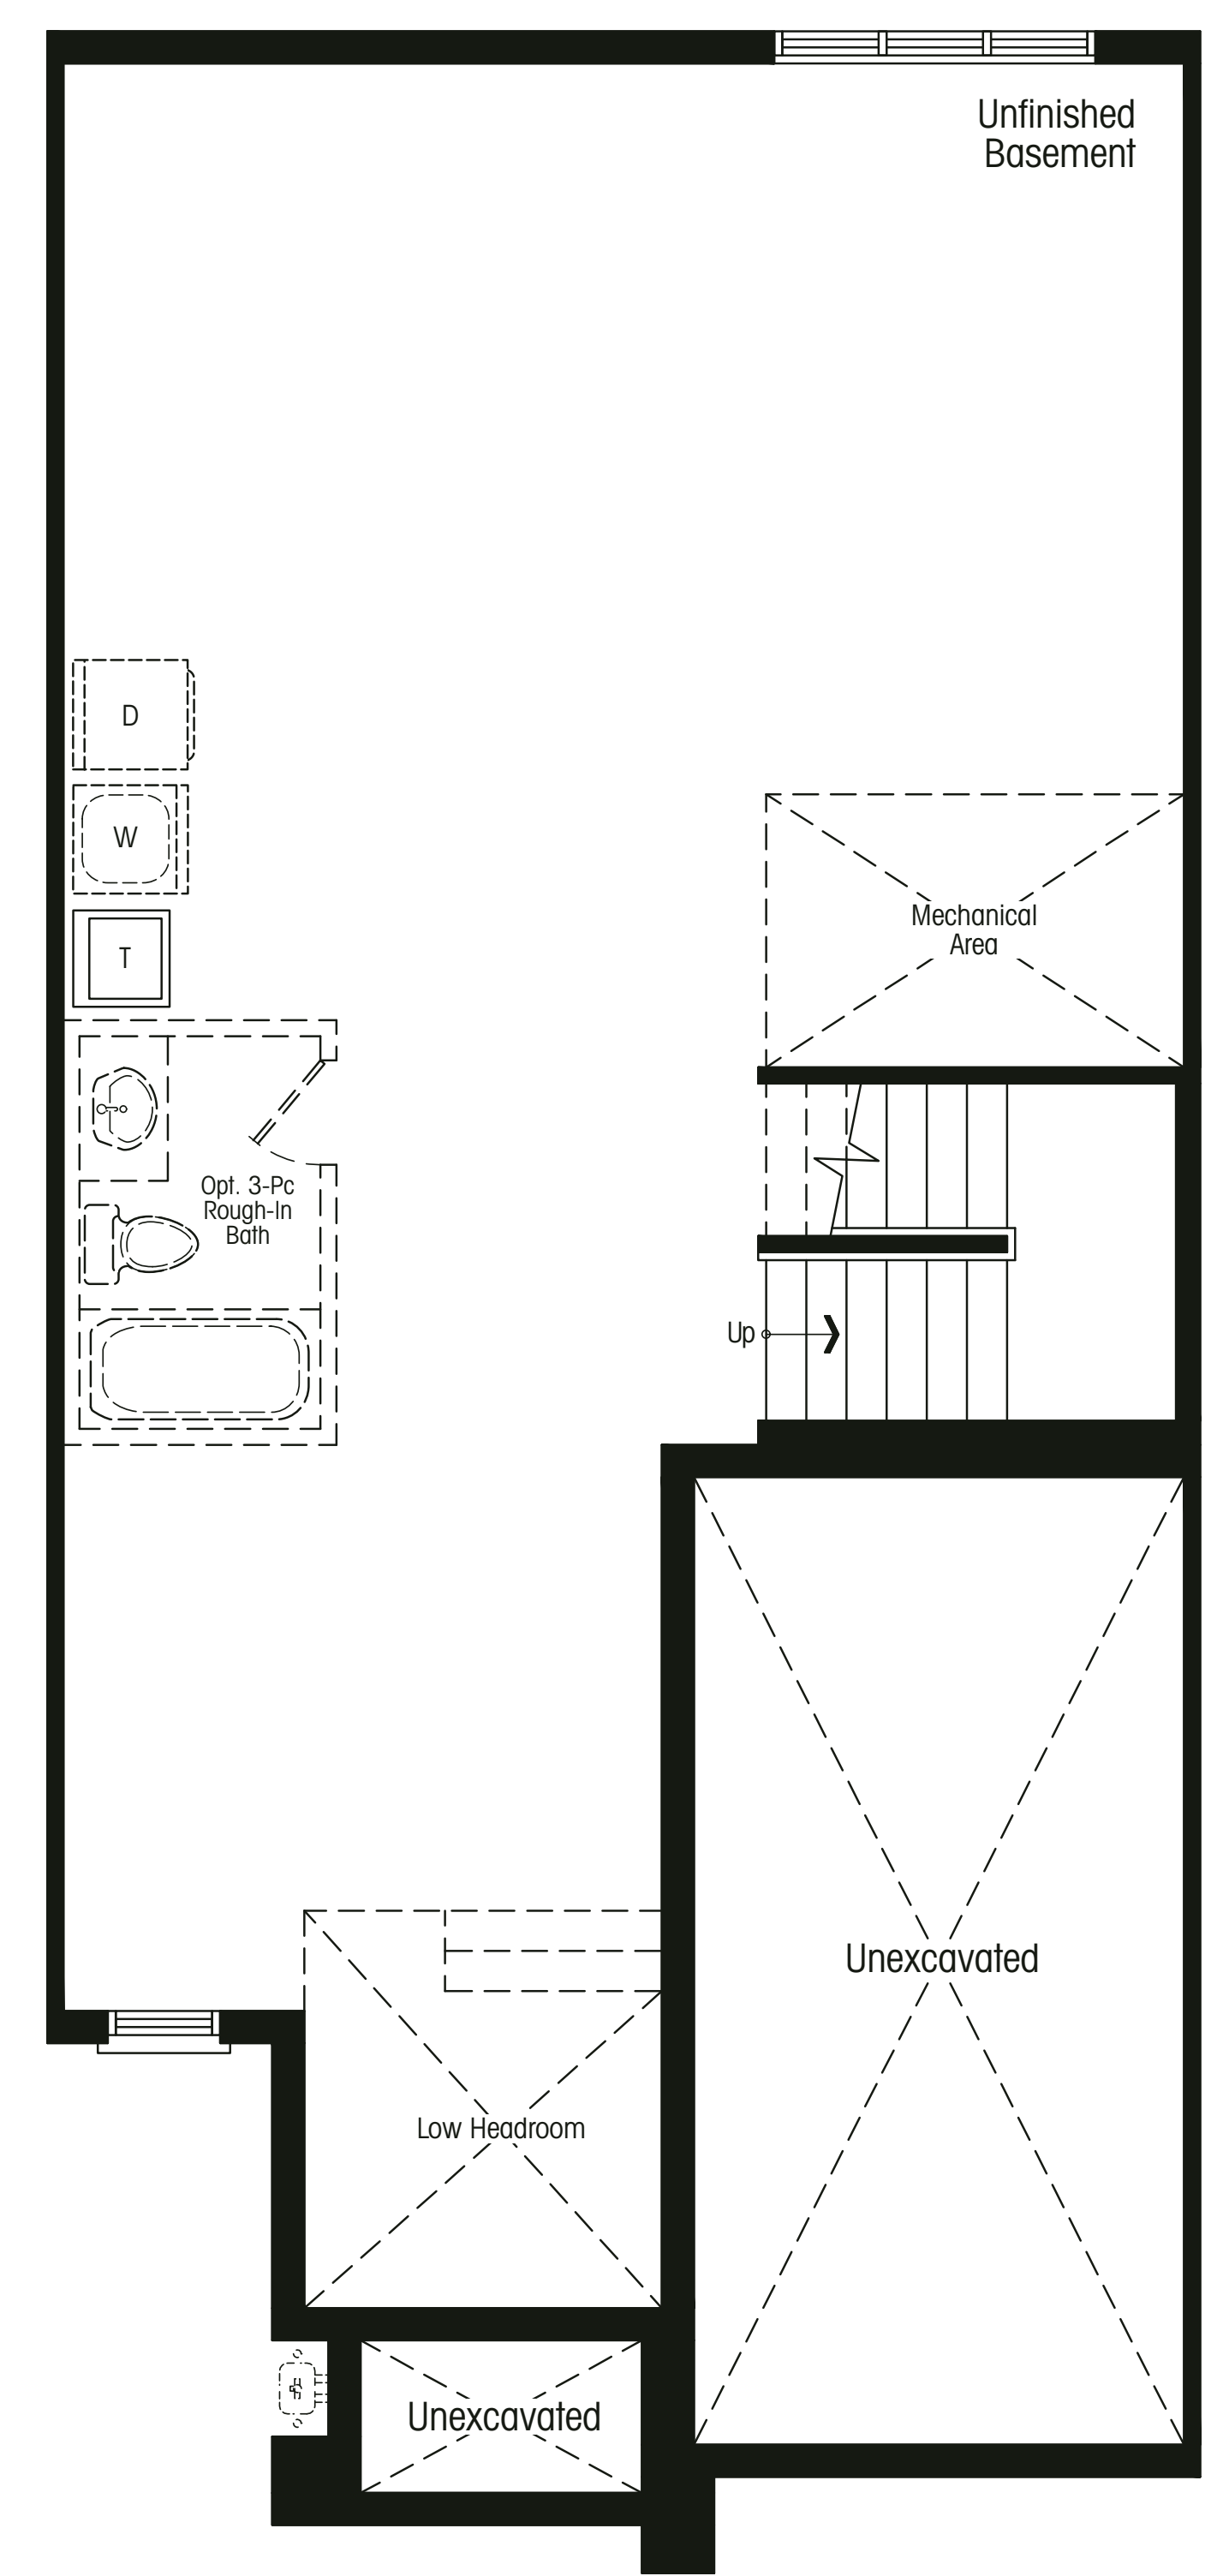

Basement Elev. A & B