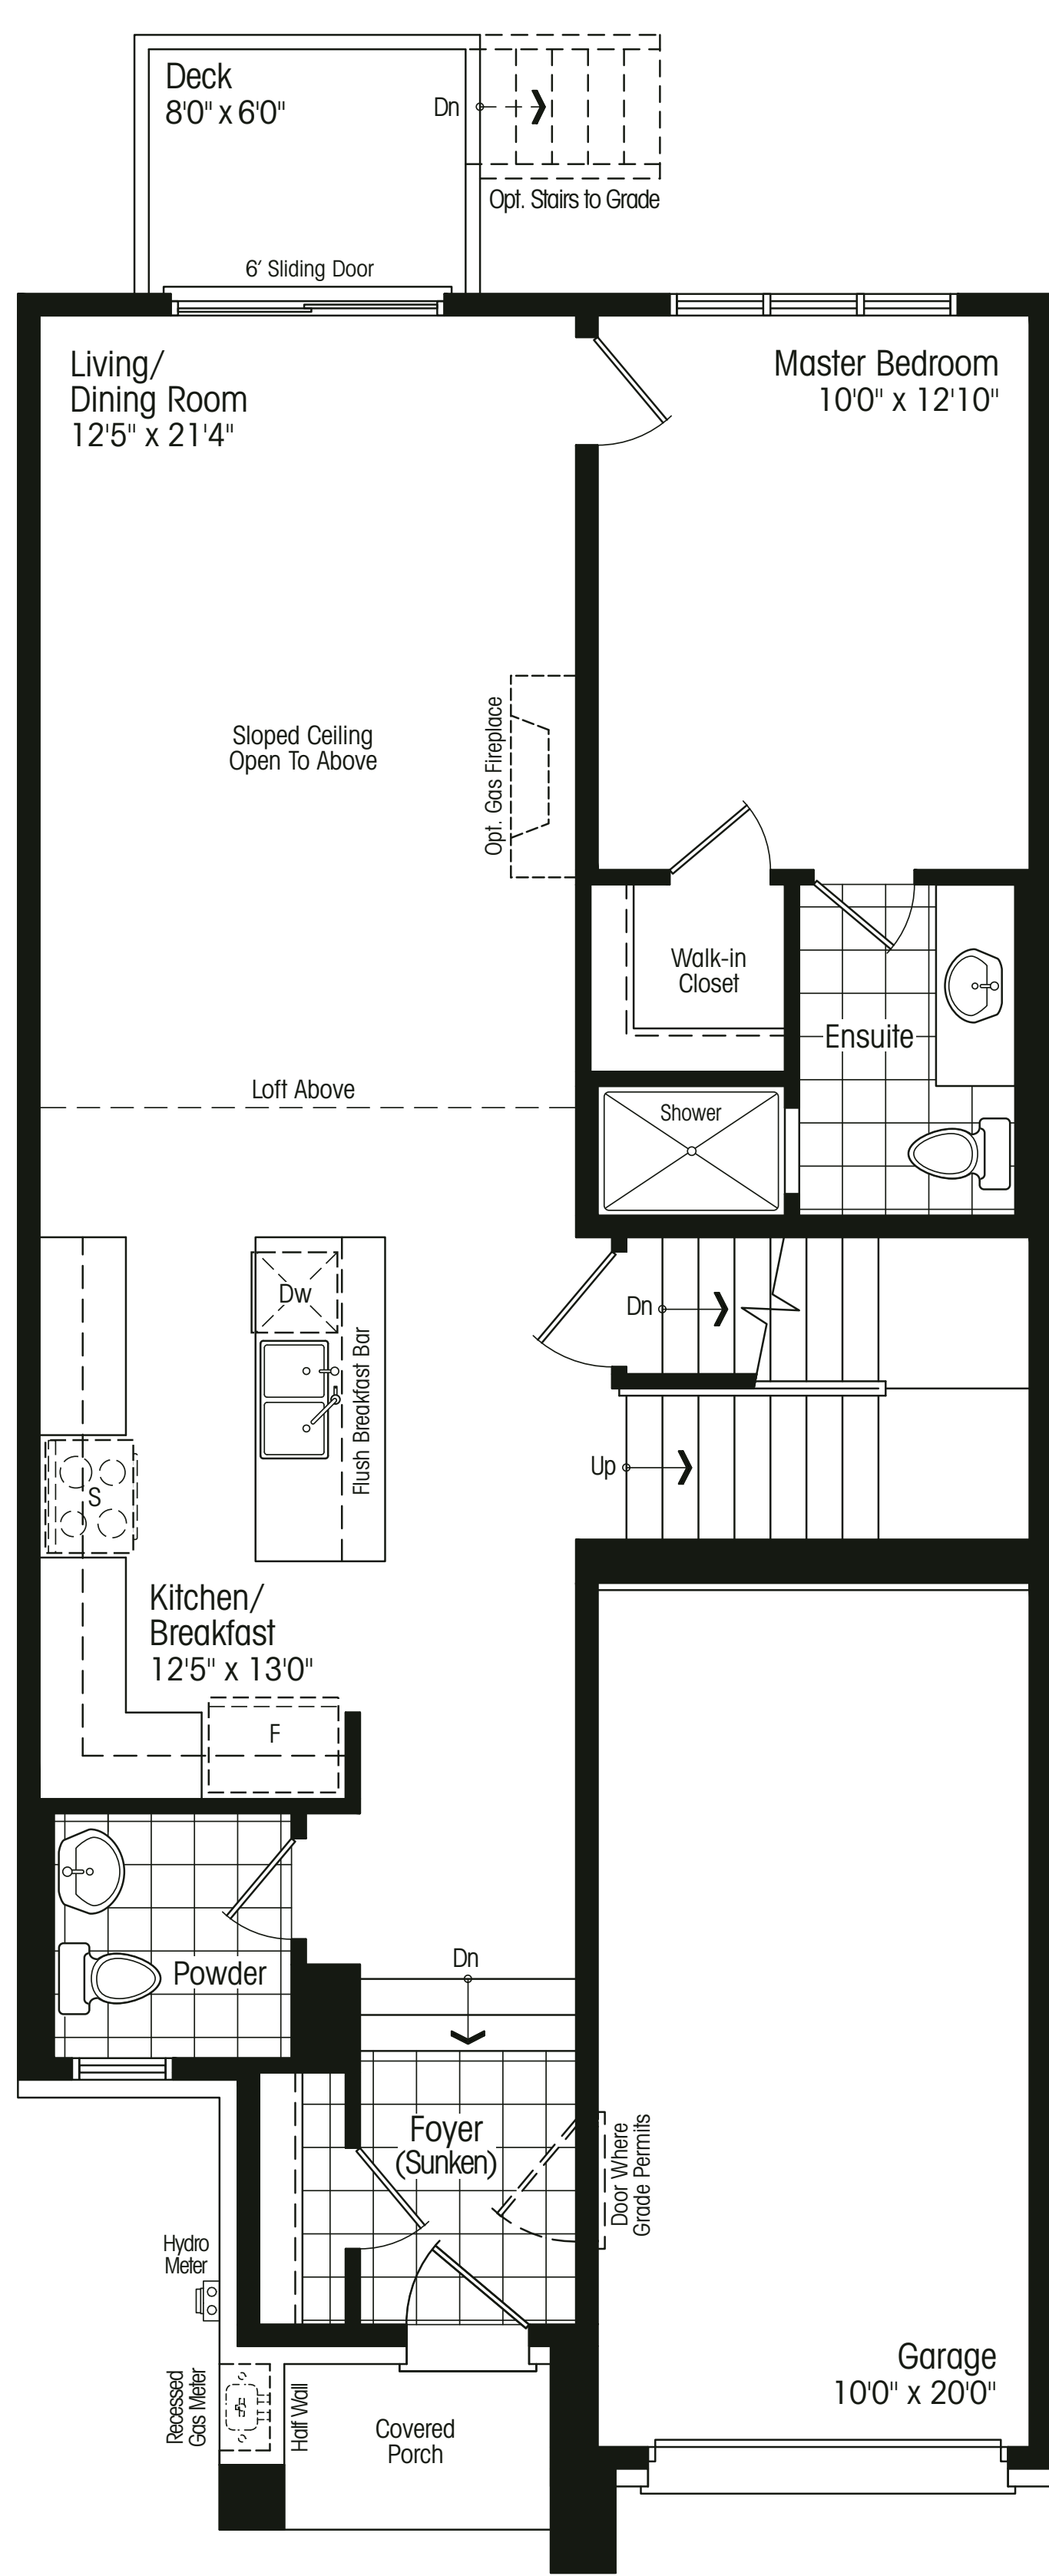

Main Floor Elev. A & B