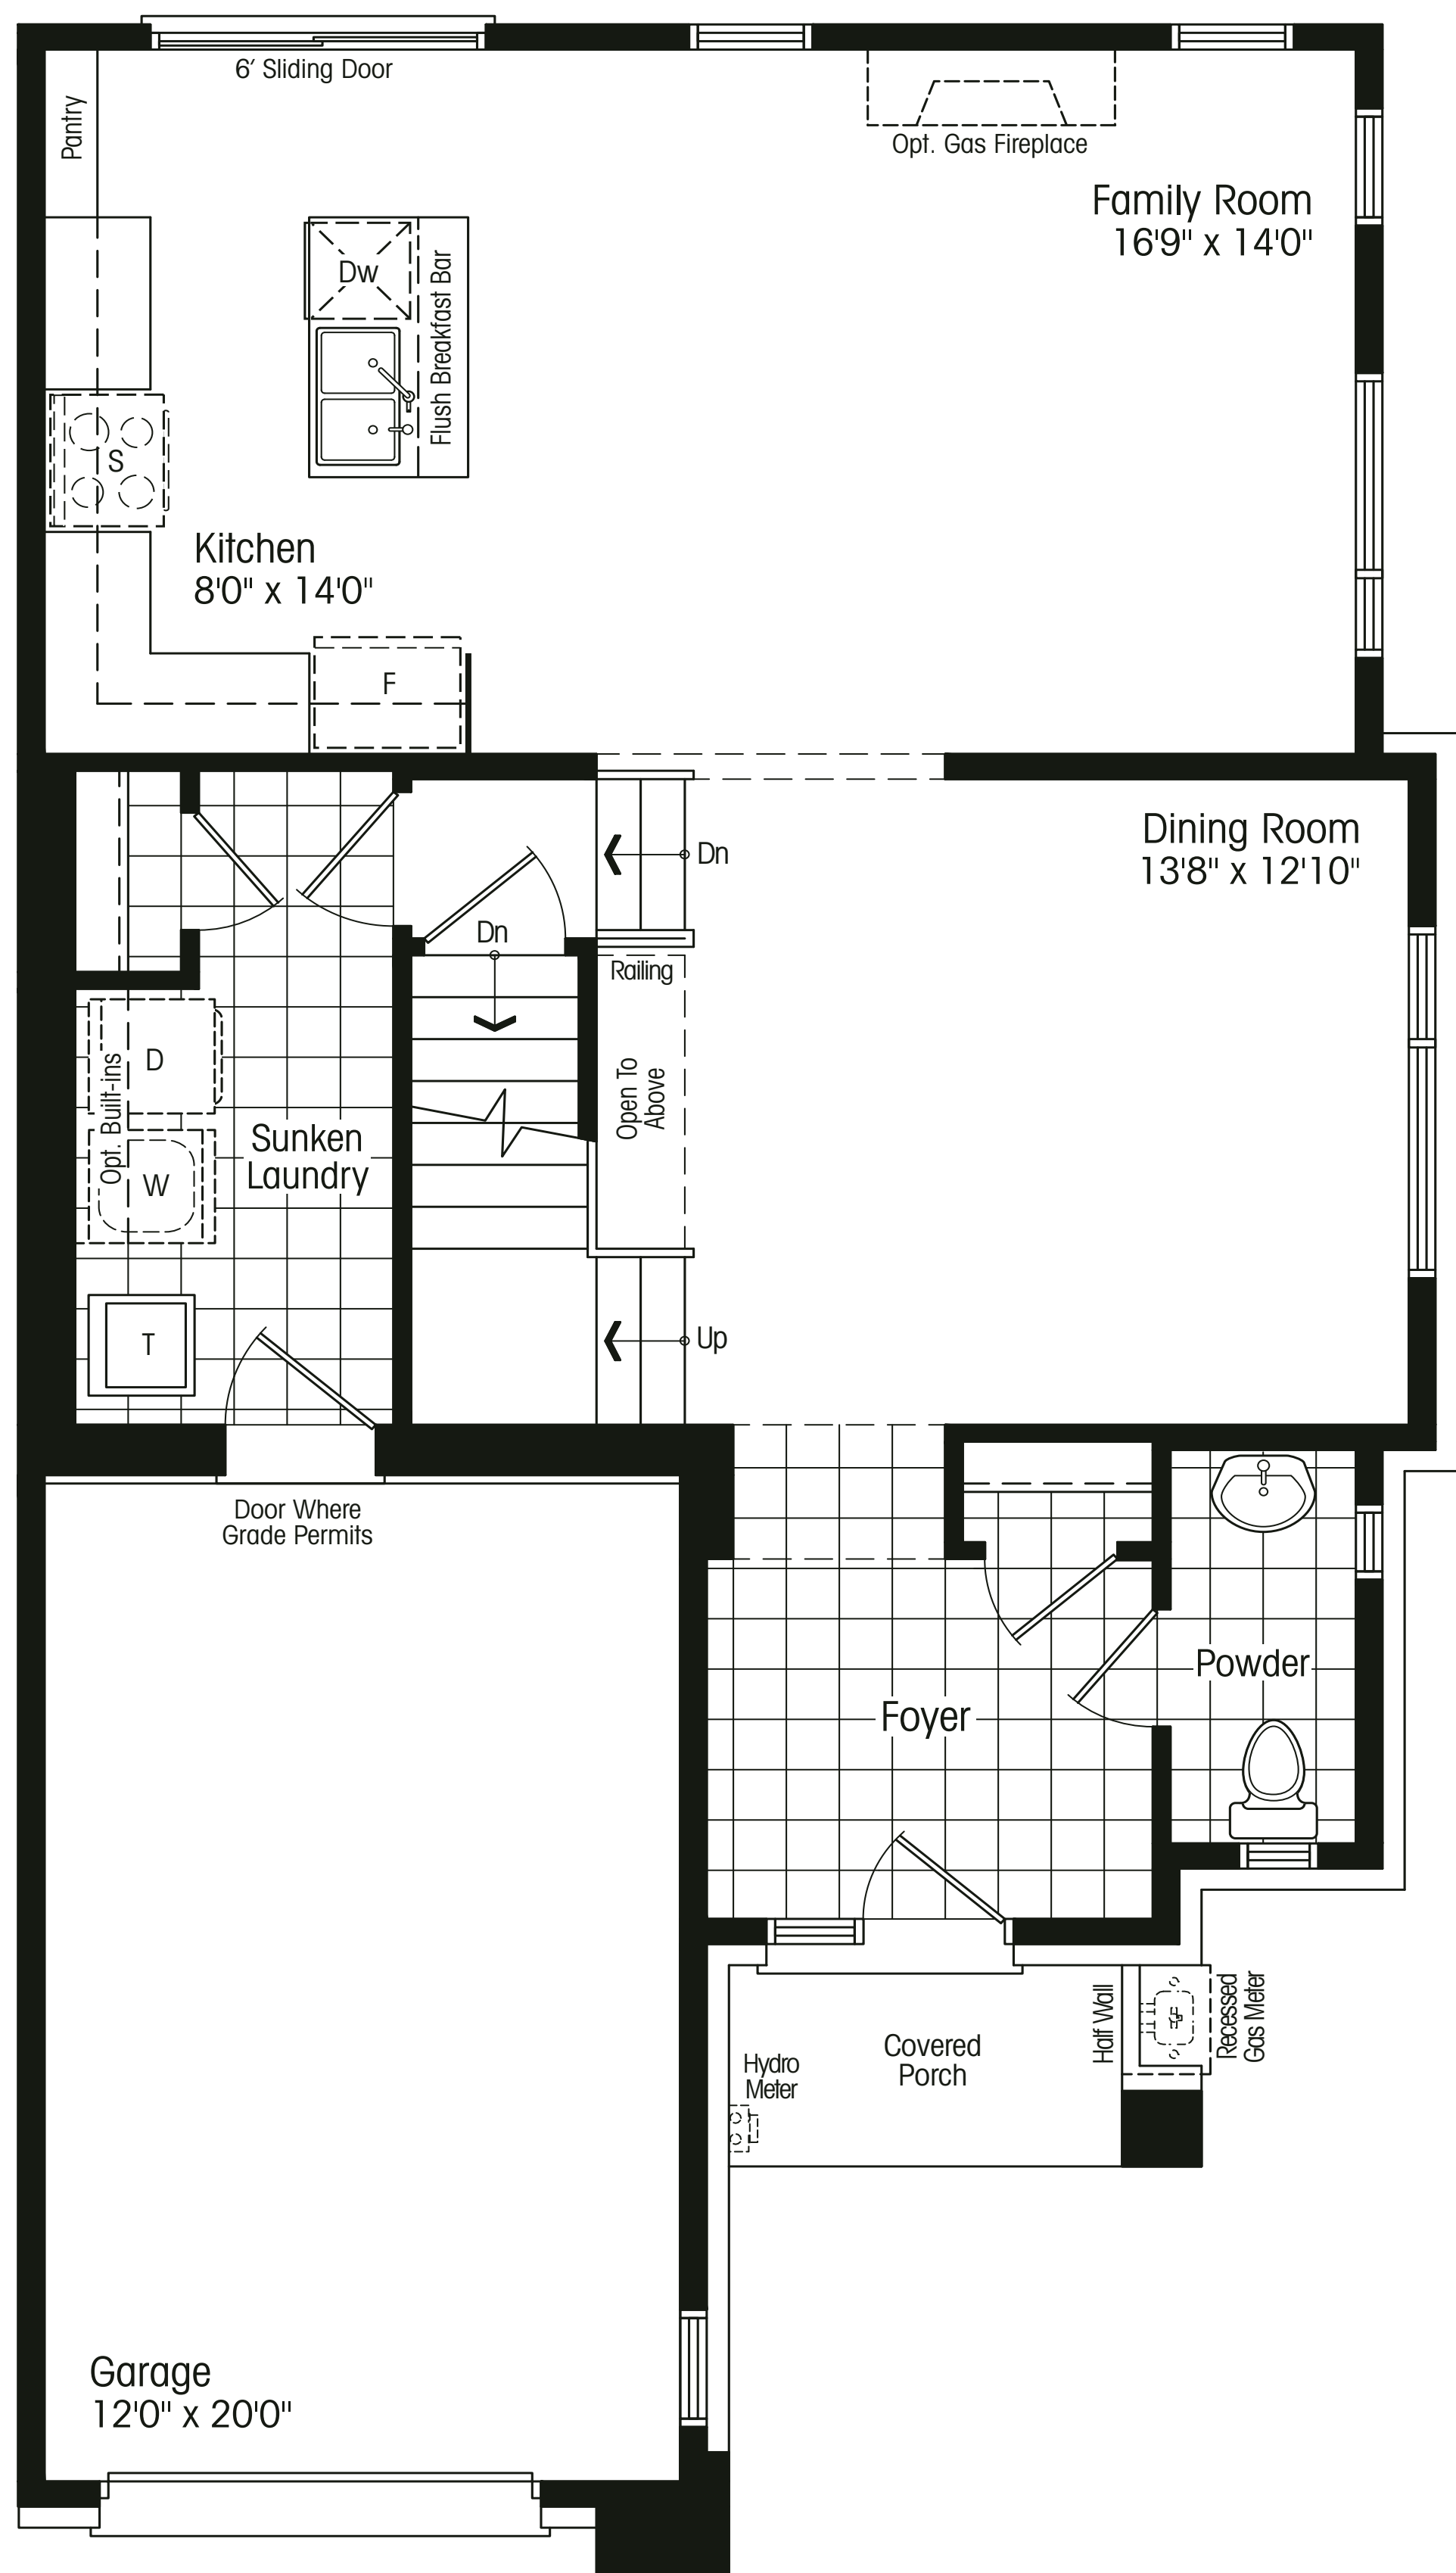

Main Floor Elev. A