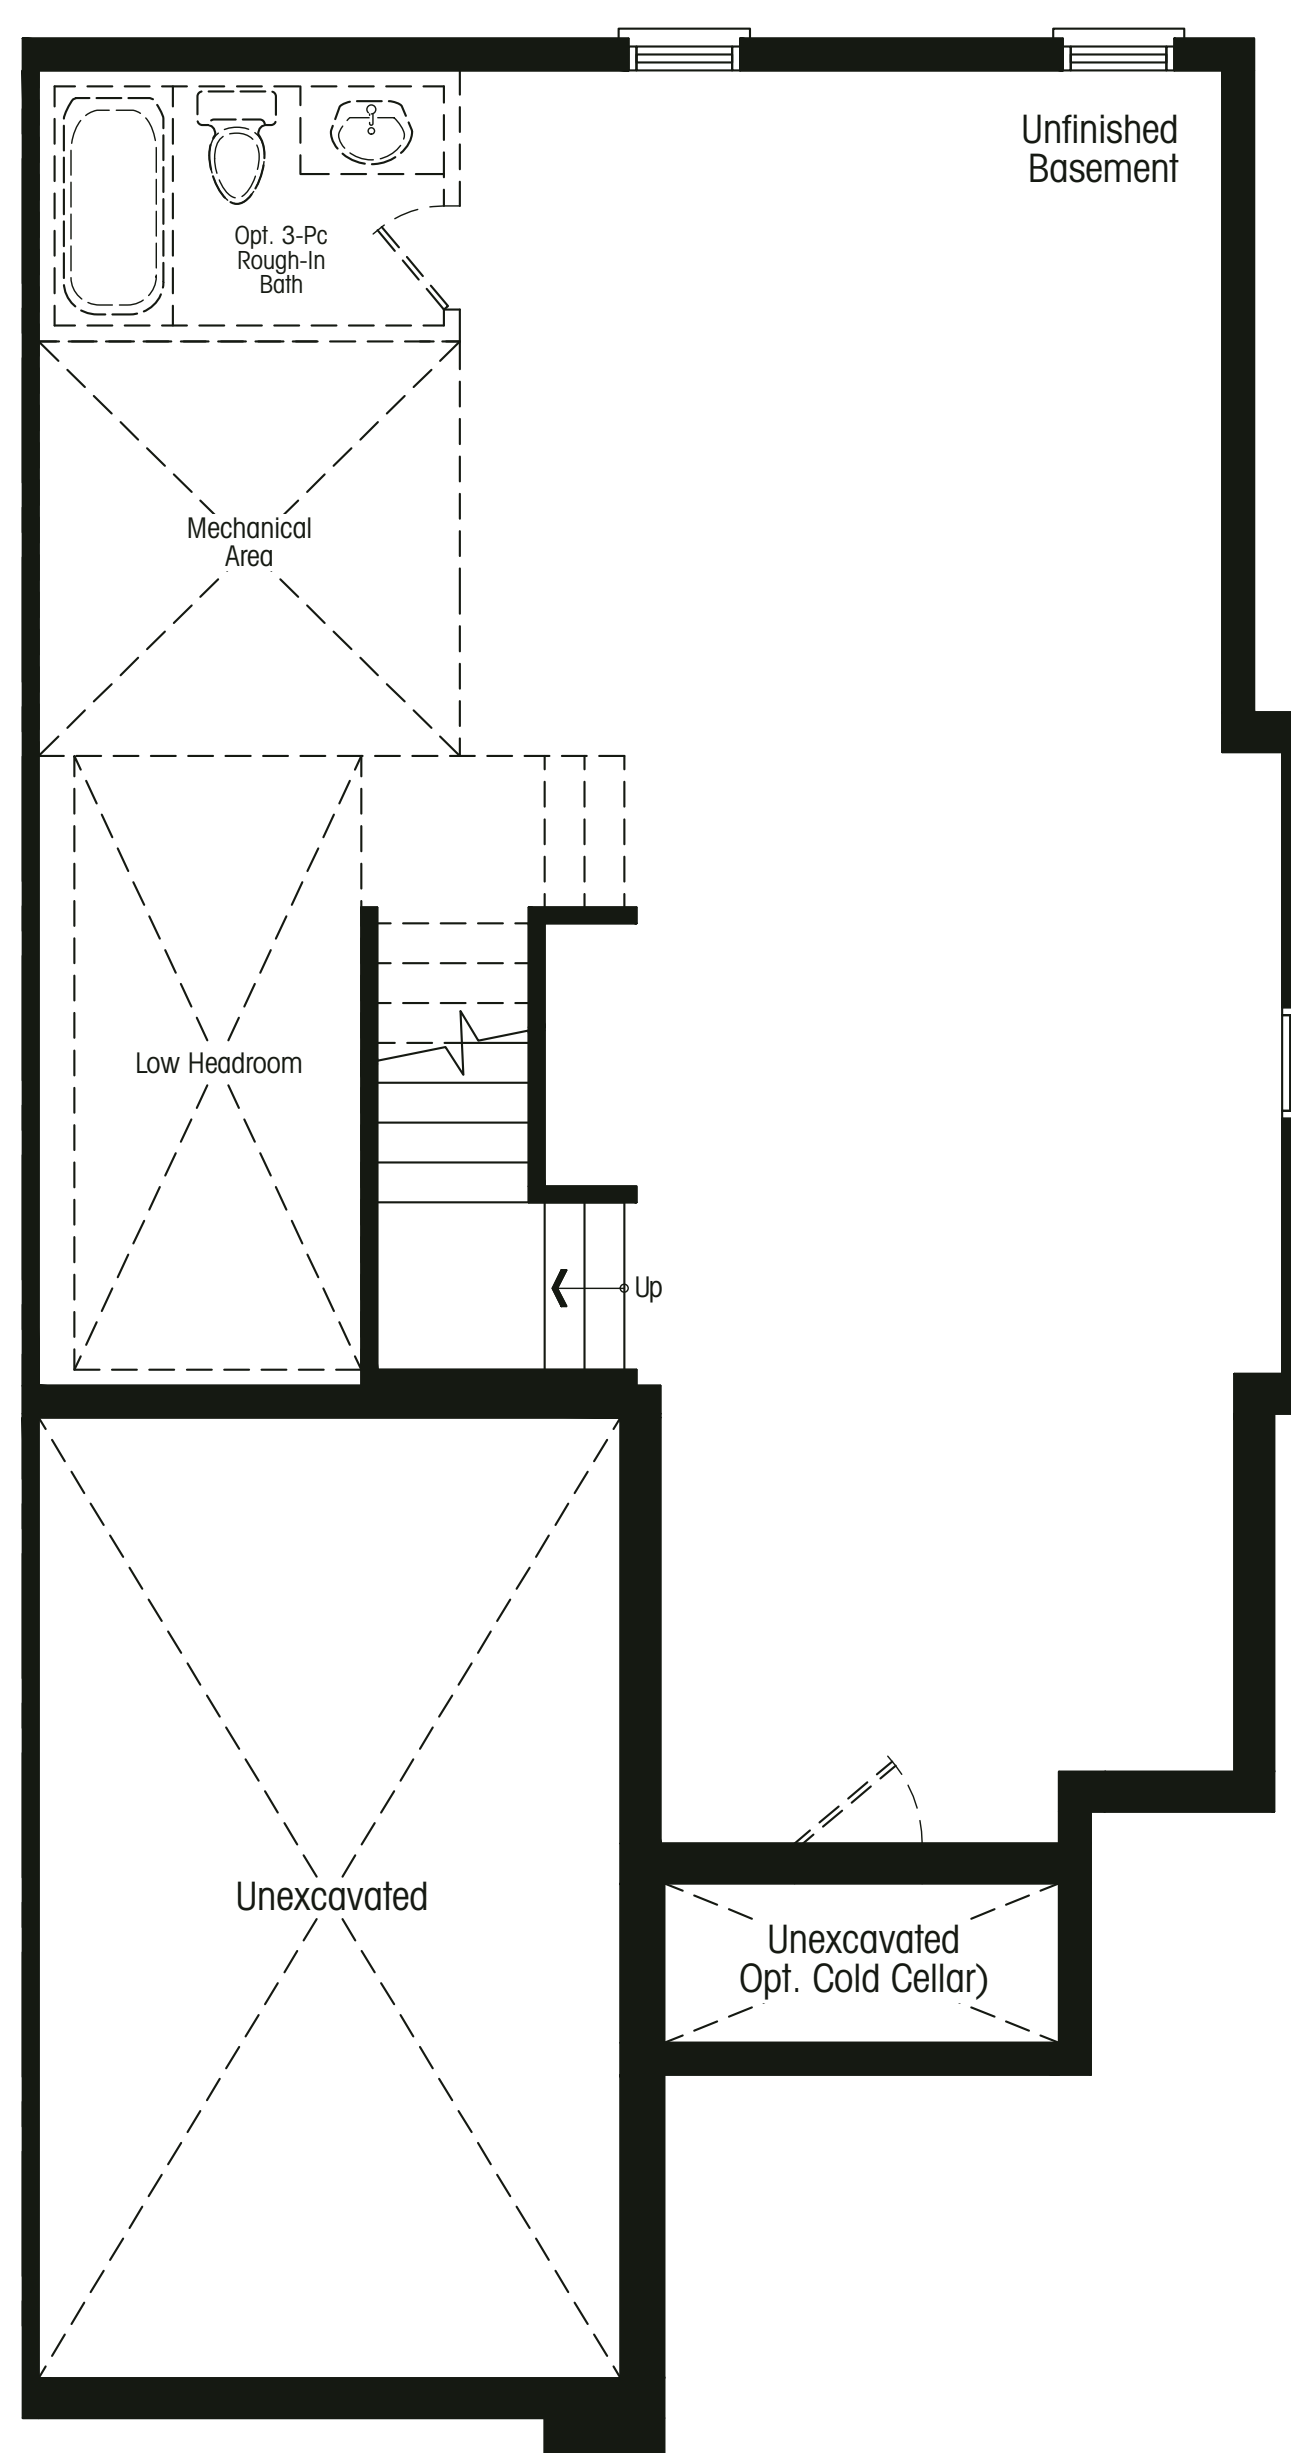

Basement Elev. A

T-5 CORNER