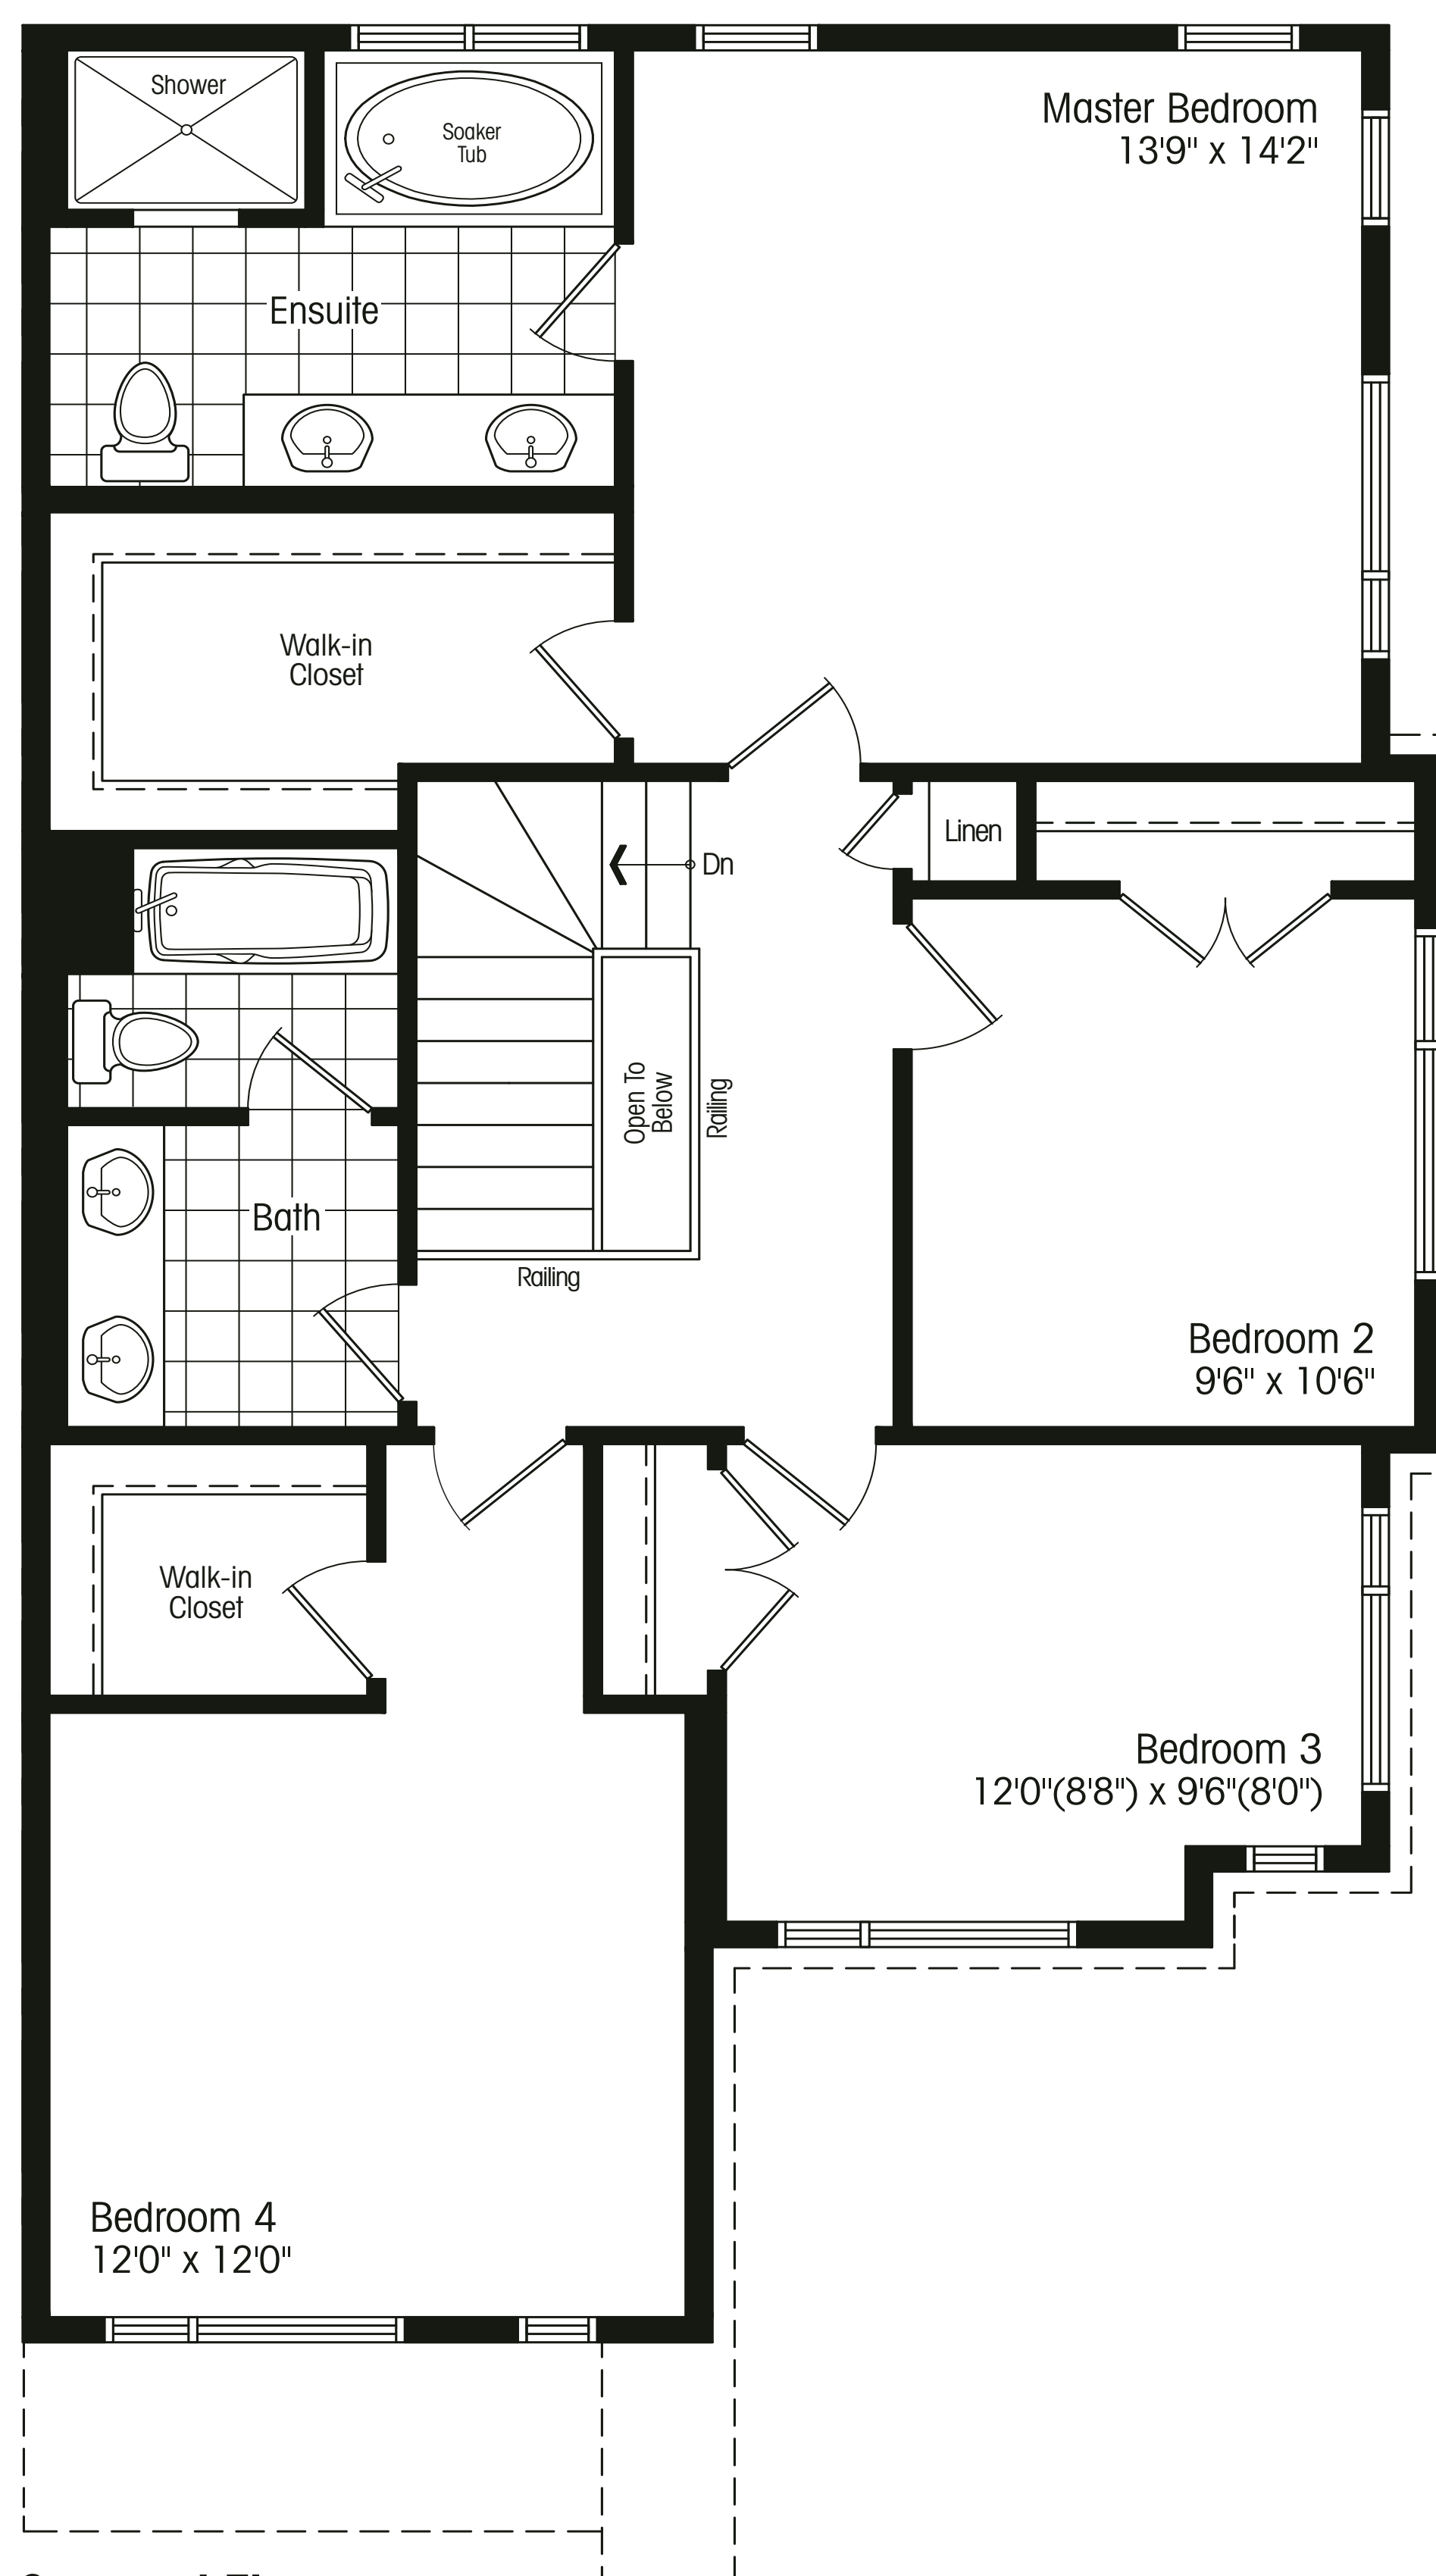

Second Floor Elev. A