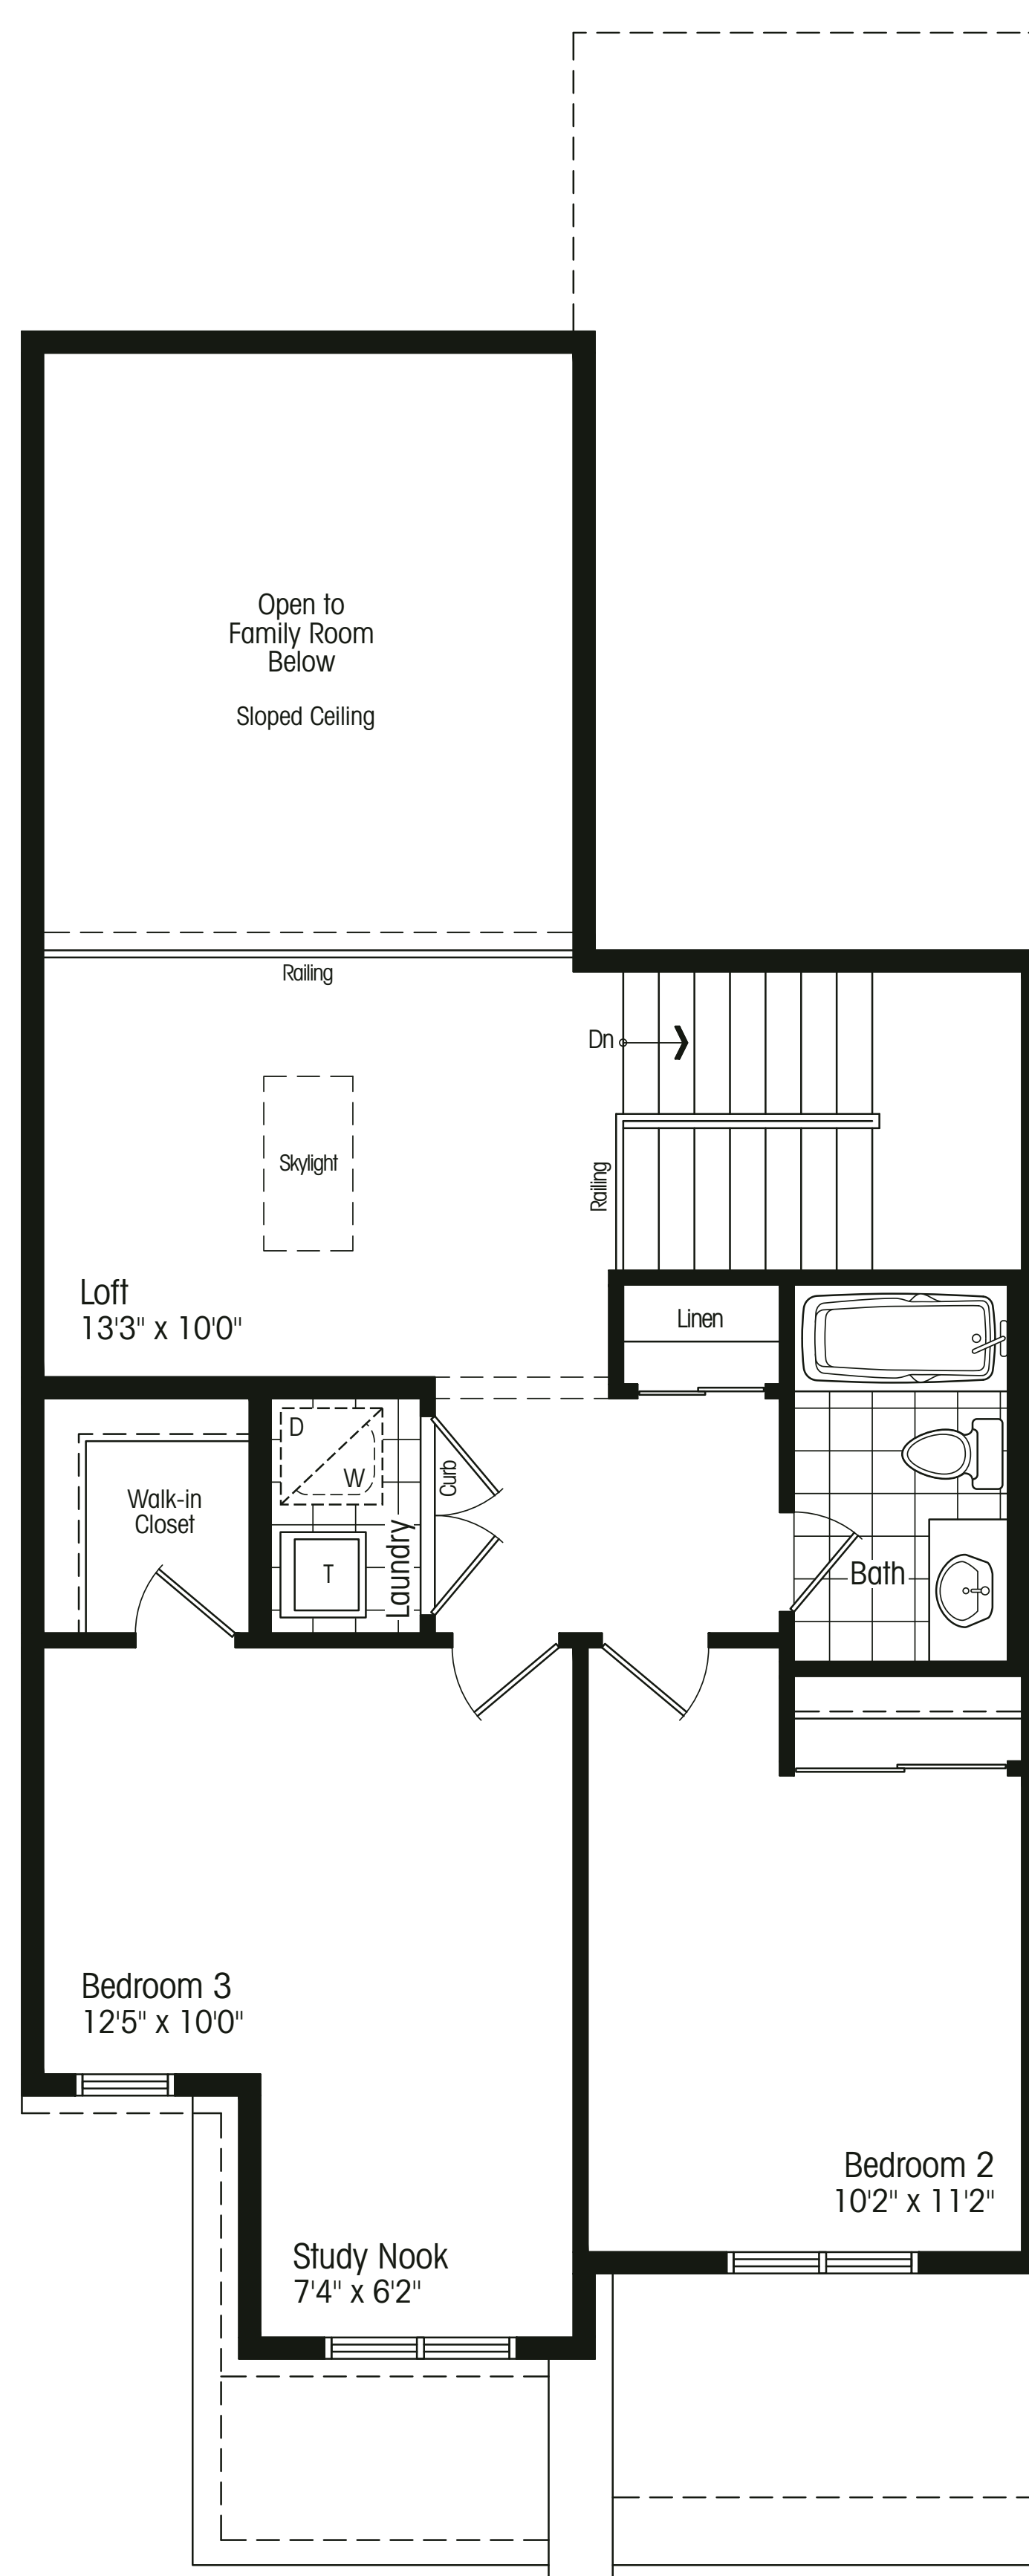

Second Floor
Elev. A