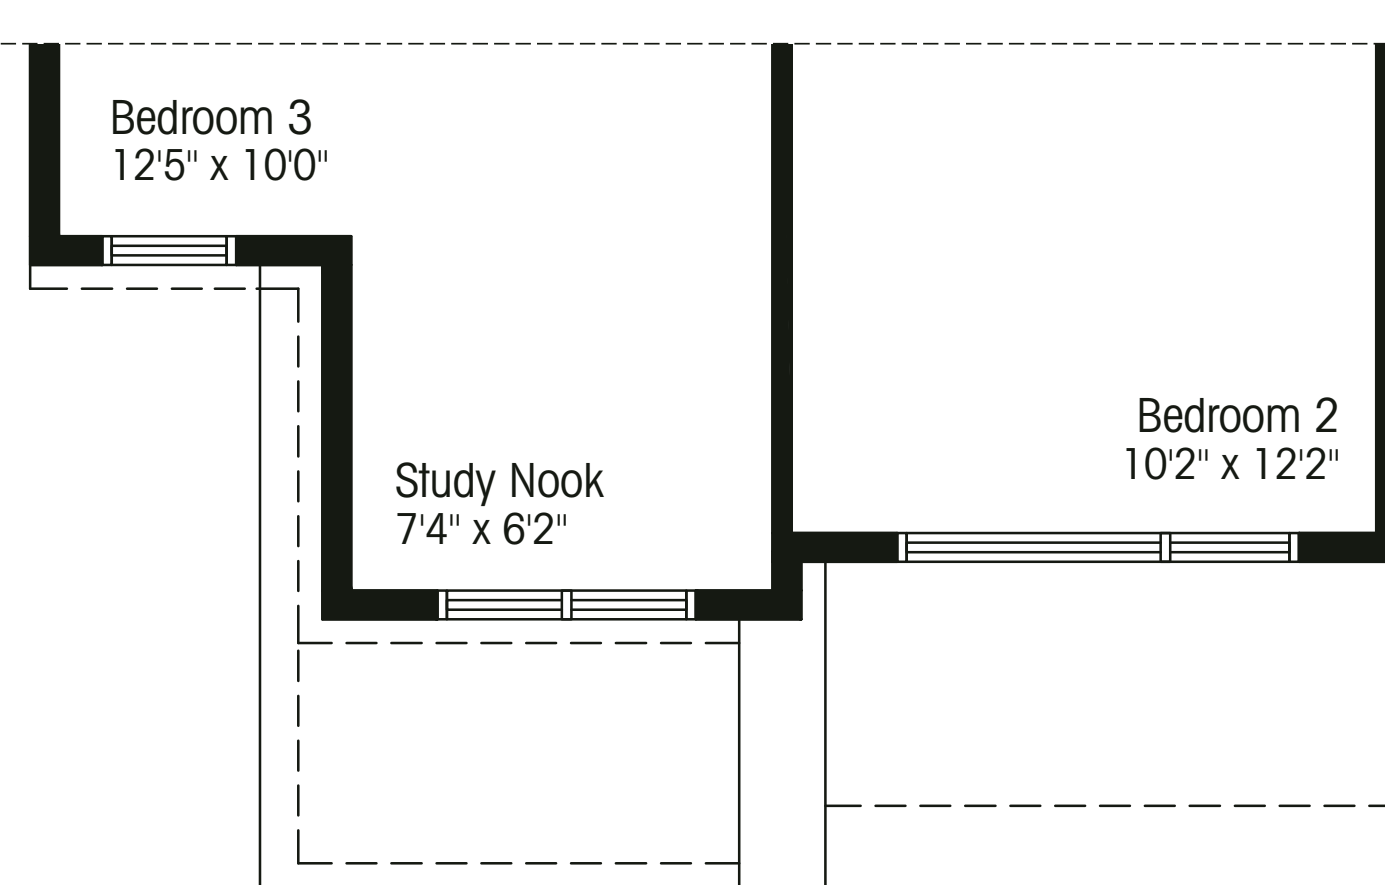

Second Floor
Elev. B