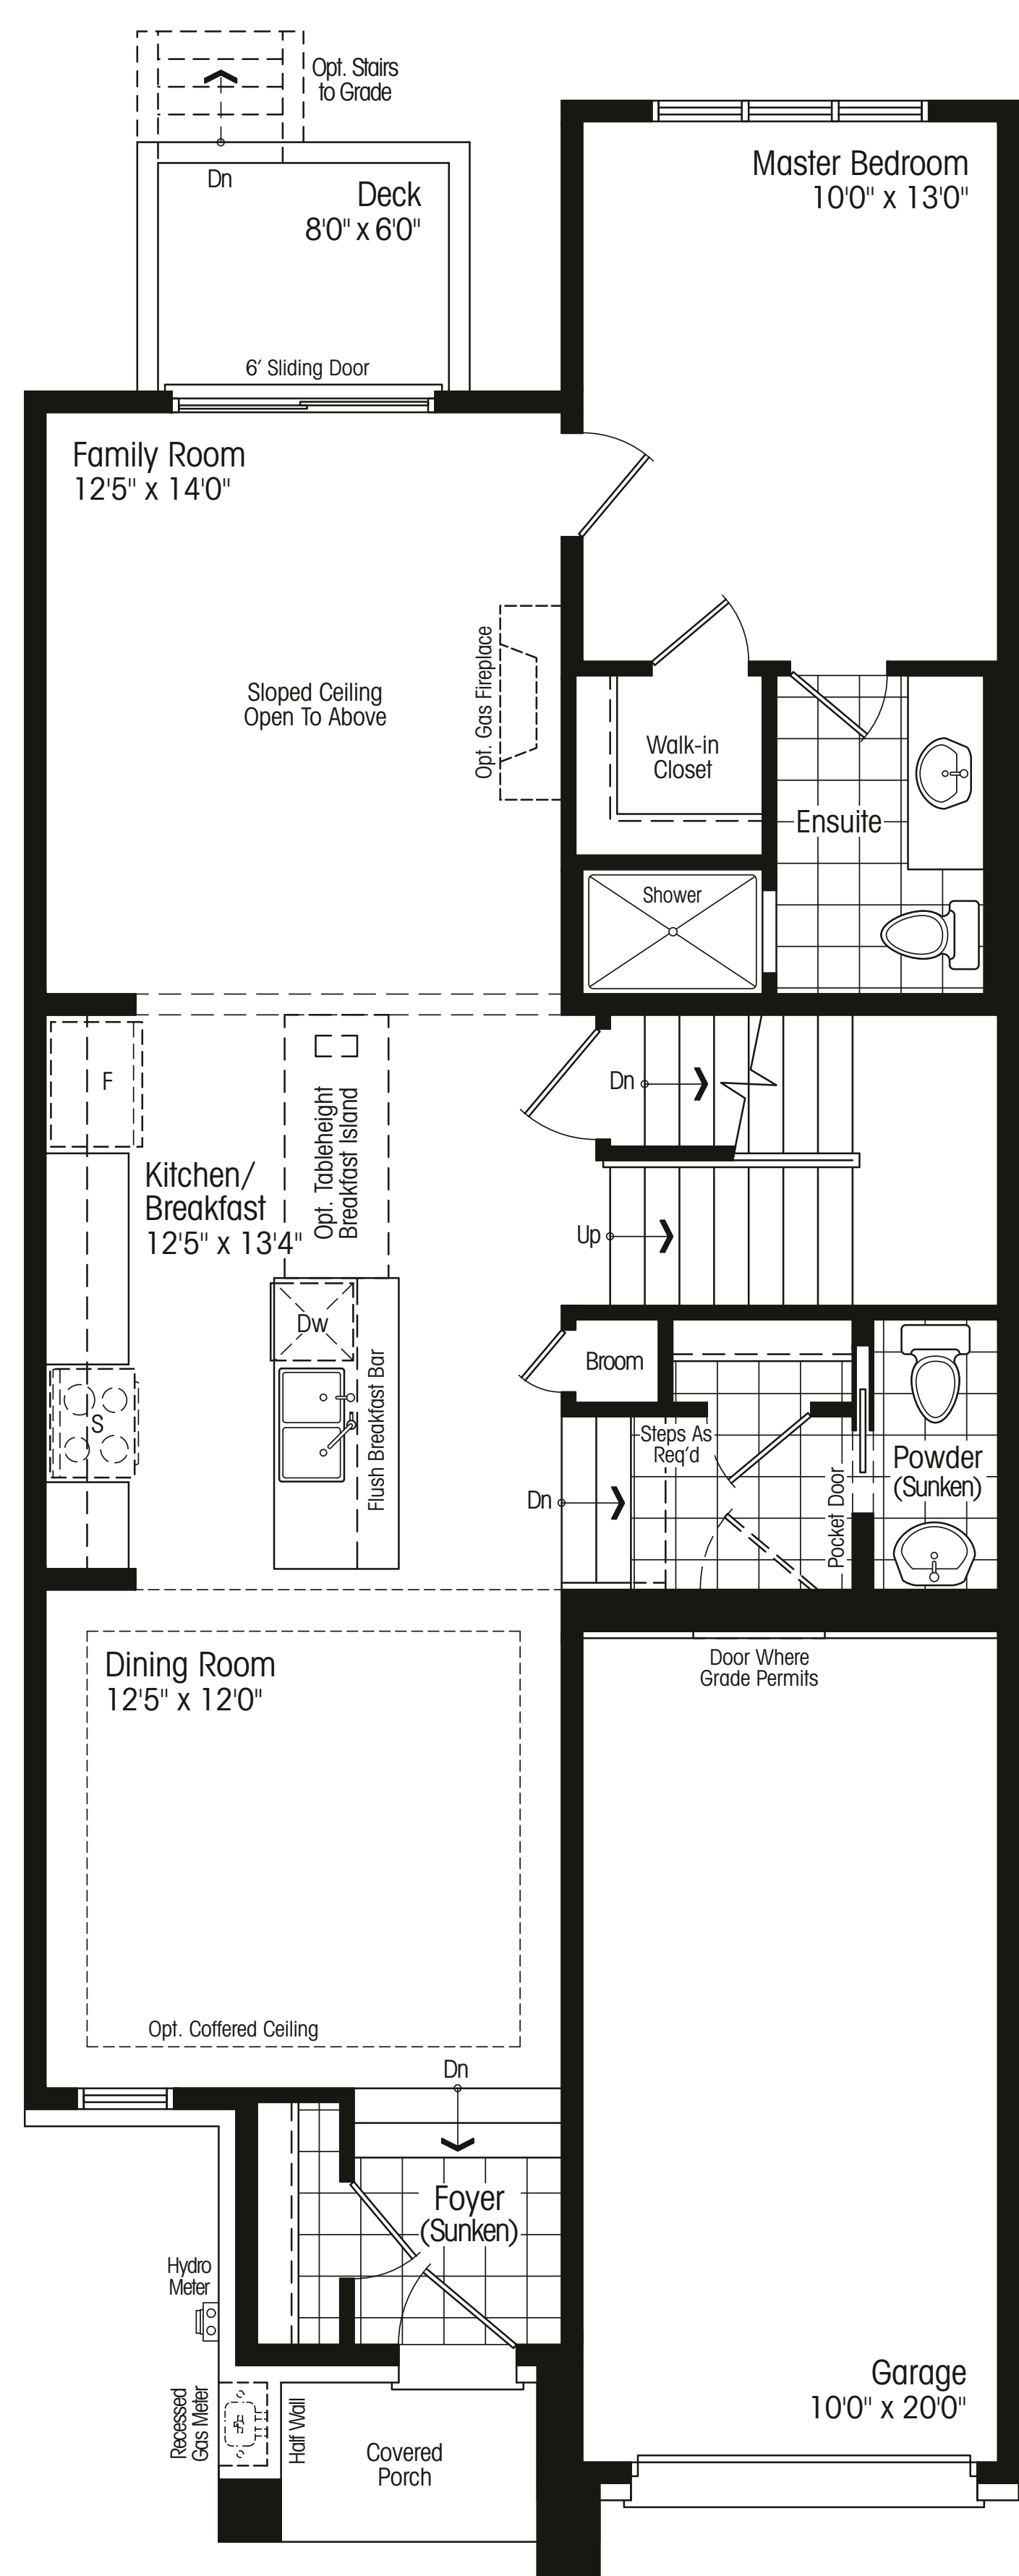

Main Floor
Elev. A & B