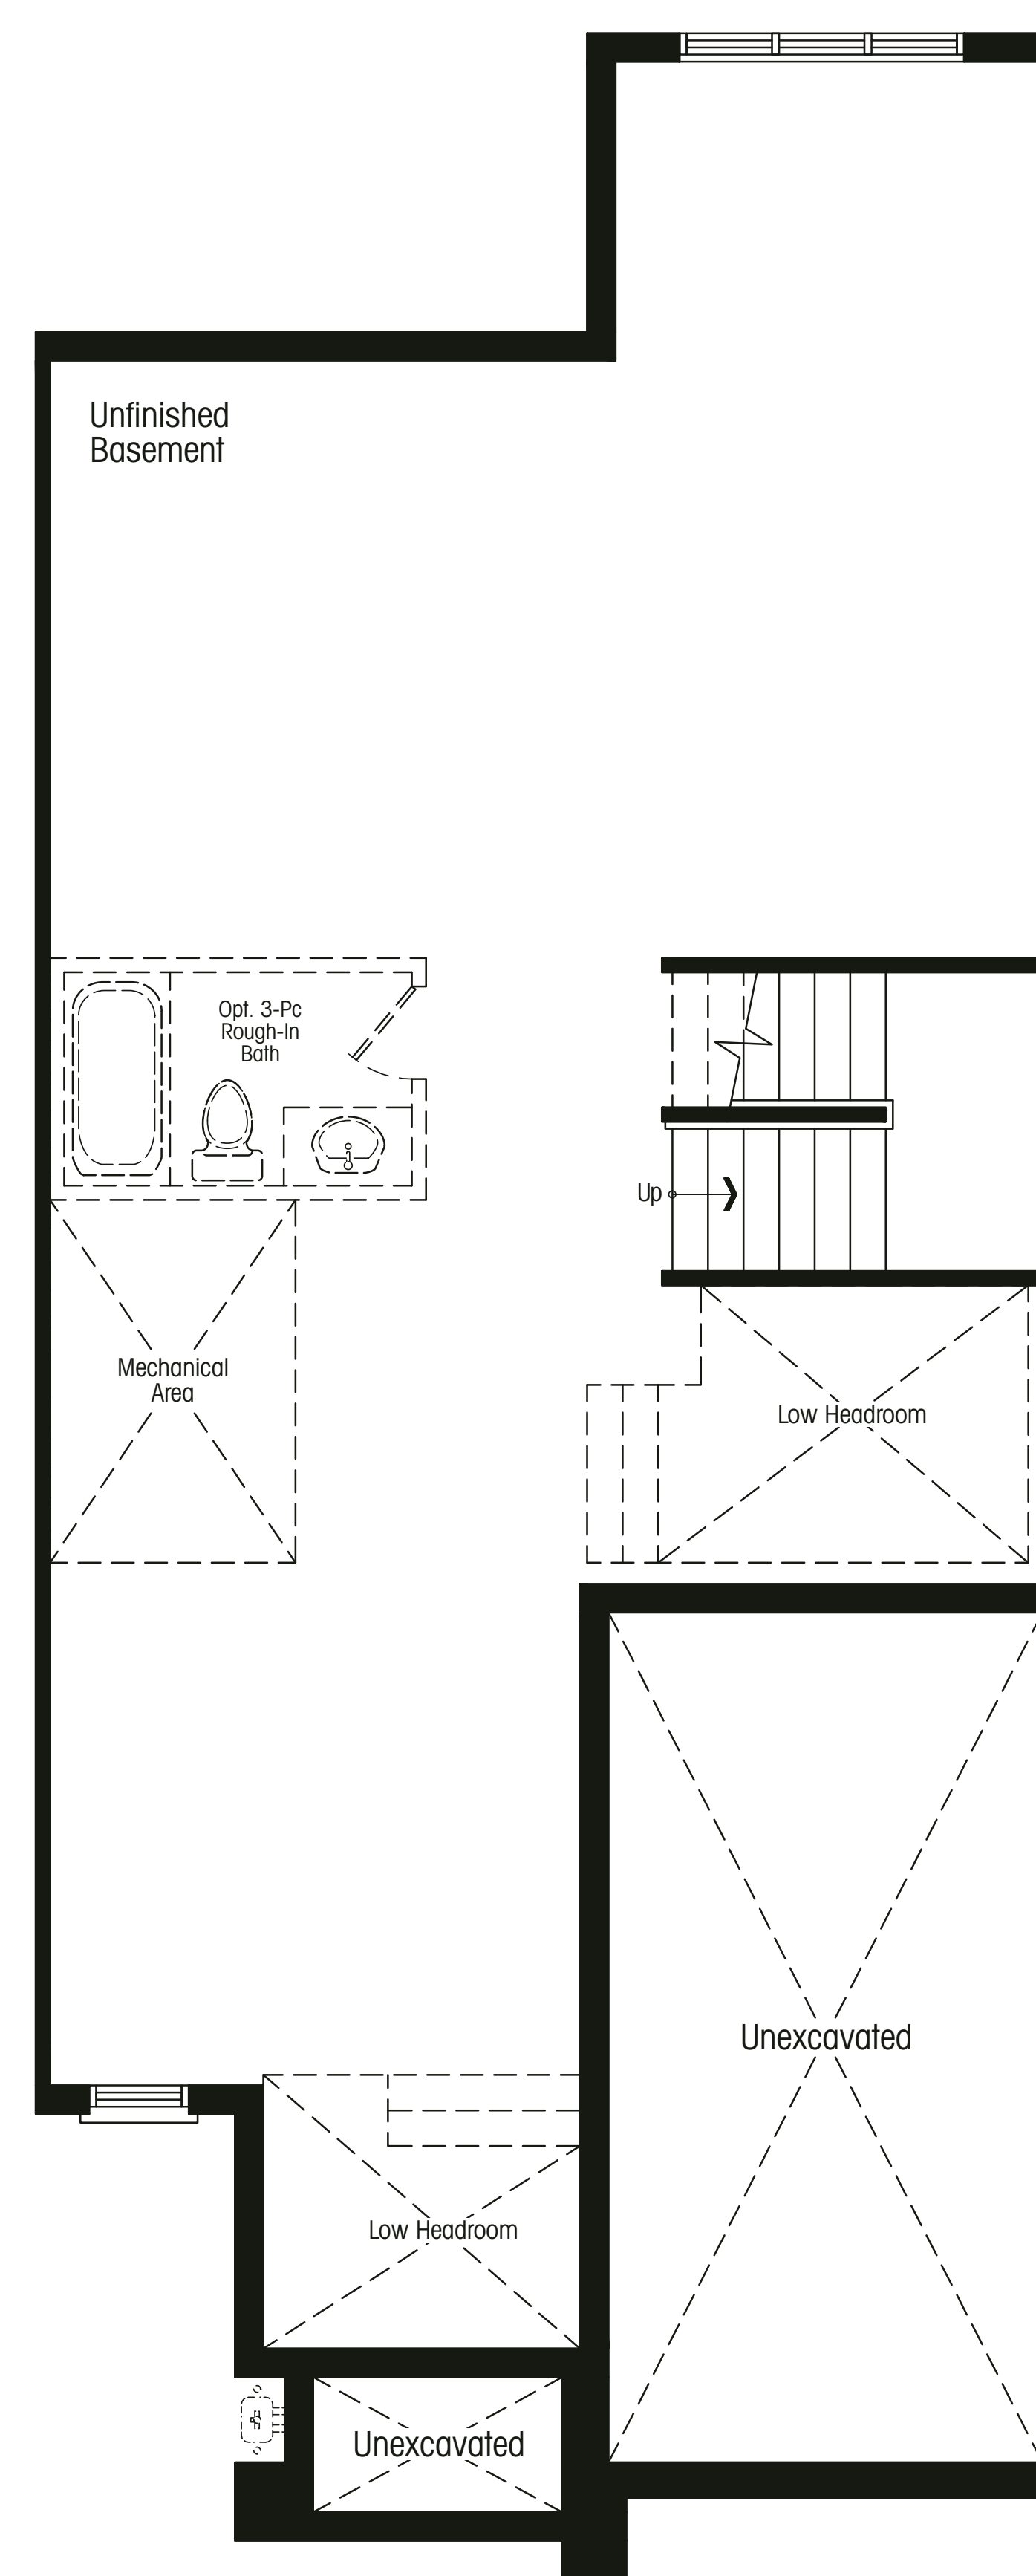

Basement
Elev. A & B