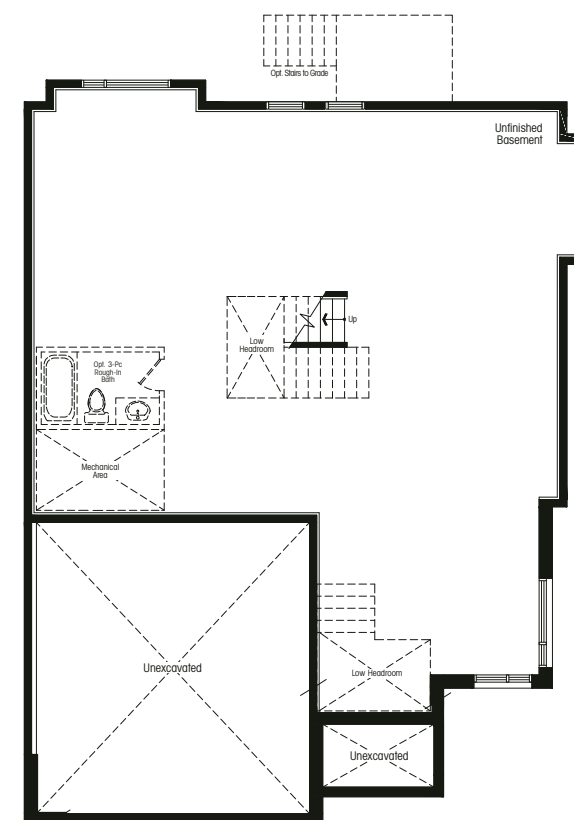

STERLING ESTATES

MODERN ARRIVES IN WASAGA

THE VAN DER ROHE

bungalow/loft – ALTERNATE corner

elevation A 2264 sf, elevation B 2270 sf

MIES VAN DER ROHE

German architect Mies Van der Rohe, is one of the pioneers of modernist architecture. His much-quoted sayings include “God is in the details” and “Less is more”.

Main Floor Elev. A

Second Floor Elev. A

Opt. Second Floor Elev. A (partial)

Basement Elev. A/B

Main Floor Elev. B

Second Floor Elev. B

Opt. Second Floor Elev. B (partial)

Elevation A 2264 sf

Elevation B 2270 sf

49-3L CORNER

Room sizes shown are approximate and measured in accordance with accepted industry methods, standards and practices. Square footage includes all finished interior space and enclosed open space belonging to each unit (balconies). Orientation of plans may be reversed and purchaser agrees to accept the same. Plans and specifications are subject to change without notice and subject to individual site conditions. All renderings are artist's concepts. E. & O. E. July 2019.