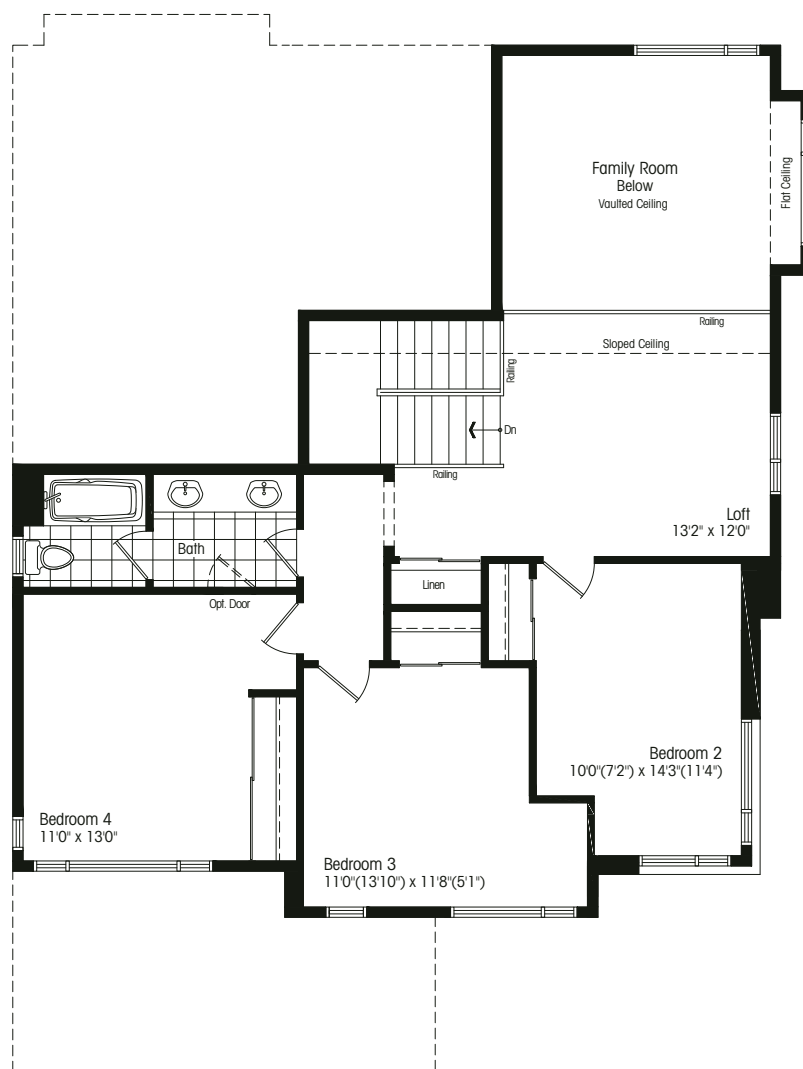

STERLING ESTATES

MODERN ARRIVES IN WASAGA

THE VAN DER ROHE

bungalow/loft – ALTERNATE corner

elevation A 2264 sf, elevation B 2270 sf

MIES VAN DER ROHE

German architect Mies Van der Rohe, is one of the pioneers of modernist architecture. His much-quoted sayings include “God is in the details” and “Less is more”.

Main Floor Elev. A

Second Floor Elev. A

Opt. Second Floor Elev. A (partial)

Basement Elev. A/B

Main Floor Elev. B

Second Floor Elev. B

Opt. Second Floor Elev. B (partial)

Elevation A 2264 sf

Elevation B 2270 sf

49-3L CORNER

Room sizes shown are approximate and measured in accordance with accepted industry methods, standards and practices. Square footage includes all finished interior space and enclosed open space belonging to each unit (balconies). Orientation of plans may be reversed and purchaser agrees to accept the same. Plans and specifications are subject to change without notice and subject to individual site conditions. All renderings are artist's concepts. E. & O. E. July 2019.