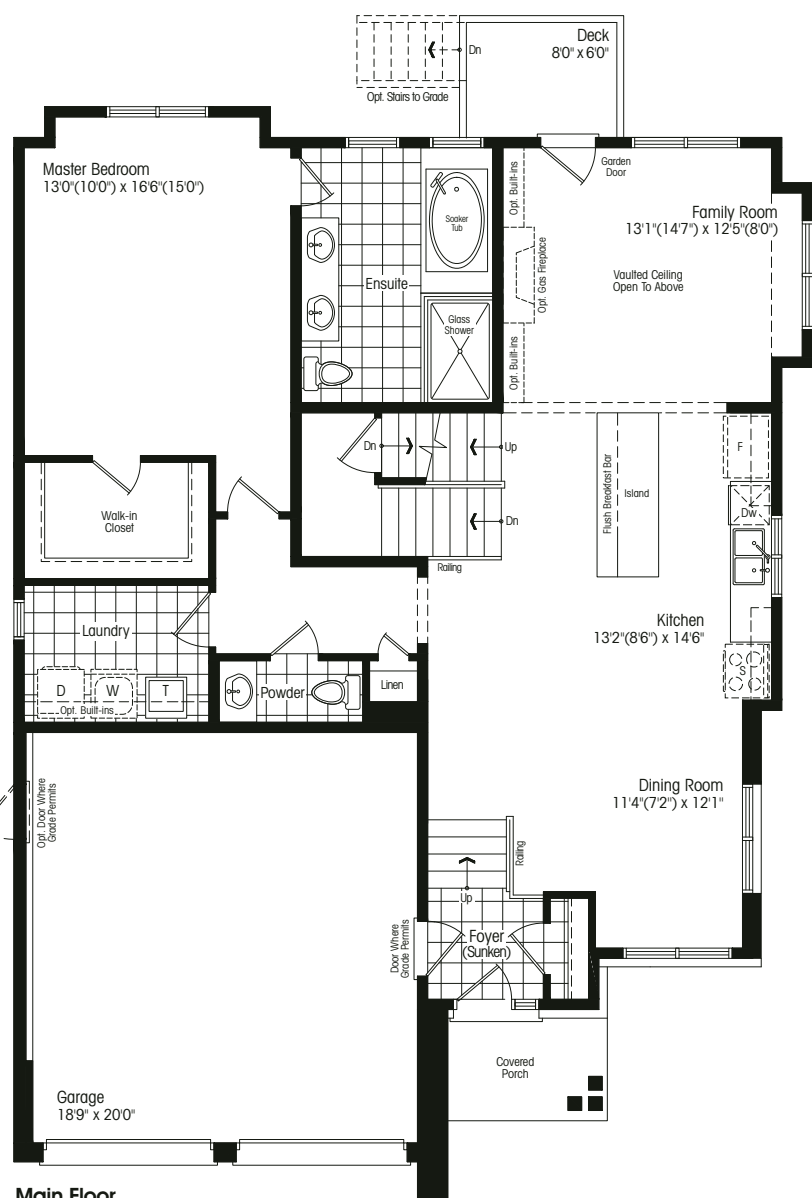

STERLING ESTATES

MODERN ARRIVES IN WASAGA

THE VAN DER ROHE

bungalow/loft – ALTERNATE corner

elevation A 2264 sf, elevation B 2270 sf

MIES VAN DER ROHE

German architect Mies Van der Rohe, is one of the pioneers of modernist architecture. His much-quoted sayings include “God is in the details” and “Less is more”.

Main Floor Elev. A

Second Floor Elev. A

Opt. Second Floor Elev. A (partial)

Basement Elev. A/B

Main Floor Elev. B

Second Floor Elev. B

Opt. Second Floor Elev. B (partial)

Elevation A 2264 sf

Elevation B 2270 sf

49-3L CORNER

Room sizes shown are approximate and measured in accordance with accepted industry methods, standards and practices. Square footage includes all finished interior space and enclosed open space belonging to each unit (balconies). Orientation of plans may be reversed and purchaser agrees to accept the same. Plans and specifications are subject to change without notice and subject to individual site conditions. All renderings are artist's concepts. E. & O. E. July 2019.