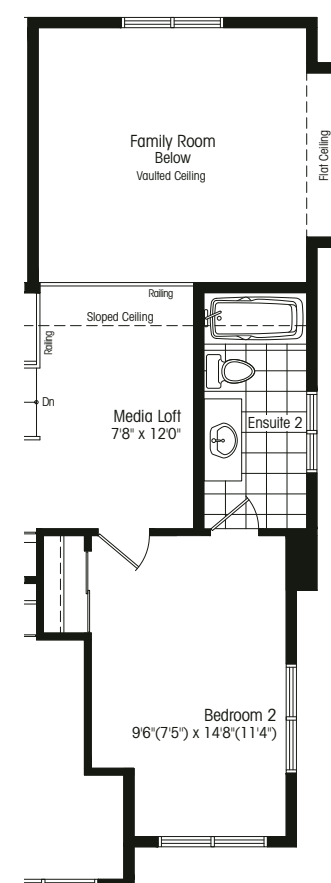

STERLING ESTATES

MODERN ARRIVES IN WASAGA

THE VAN DER ROHE

bungalow/loft – ALTERNATE corner

elevation A 2264 sf, elevation B 2270 sf

MIES VAN DER ROHE

German architect Mies Van der Rohe, is one of the pioneers of modernist architecture. His much-quoted sayings include “God is in the details” and “Less is more”.

Main Floor Elev. A

Second Floor Elev. A

Opt. Second Floor Elev. A (partial)

Basement Elev. A/B

Main Floor Elev. B

Second Floor Elev. B

Opt. Second Floor Elev. B (partial)

Elevation A 2264 sf

Elevation B 2270 sf

49-3L CORNER

Room sizes shown are approximate and measured in accordance with accepted industry methods, standards and practices. Square footage includes all finished interior space and enclosed open space belonging to each unit (balconies). Orientation of plans may be reversed and purchaser agrees to accept the same. Plans and specifications are subject to change without notice and subject to individual site conditions. All renderings are artist's concepts. E. & O. E. July 2019.