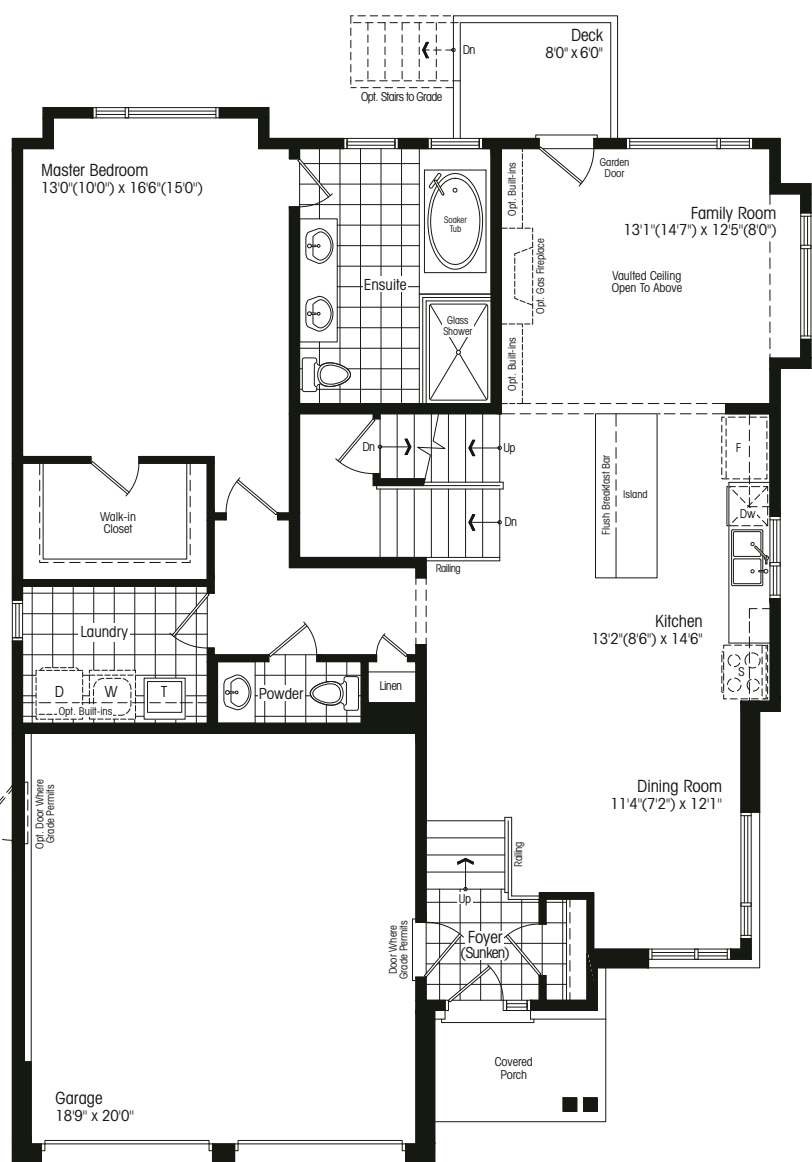

STERLING ESTATES

MODERN ARRIVES IN WASAGA

THE VAN DER ROHE

bungalow/loft – ALTERNATE corner

elevation A 2264 sf, elevation B 2270 sf

MIES VAN DER ROHE

German architect Mies Van der Rohe, is one of the pioneers of modernist architecture. His much-quoted sayings include “God is in the details” and “Less is more”.

Main Floor Elev. A

Second Floor Elev. A

Opt. Second Floor Elev. A (partial)

Basement Elev. A/B

Main Floor Elev. B

Second Floor Elev. B

Opt. Second Floor Elev. B (partial)

Elevation A 2264 sf

Elevation B 2270 sf

49-3L CORNER

Room sizes shown are approximate and measured in accordance with accepted industry methods, standards and practices. Square footage includes all finished interior space and enclosed open space belonging to each unit (balconies). Orientation of plans may be reversed and purchaser agrees to accept the same. Plans and specifications are subject to change without notice and subject to individual site conditions. All renderings are artist's concepts. E. & O. E. July 2019.