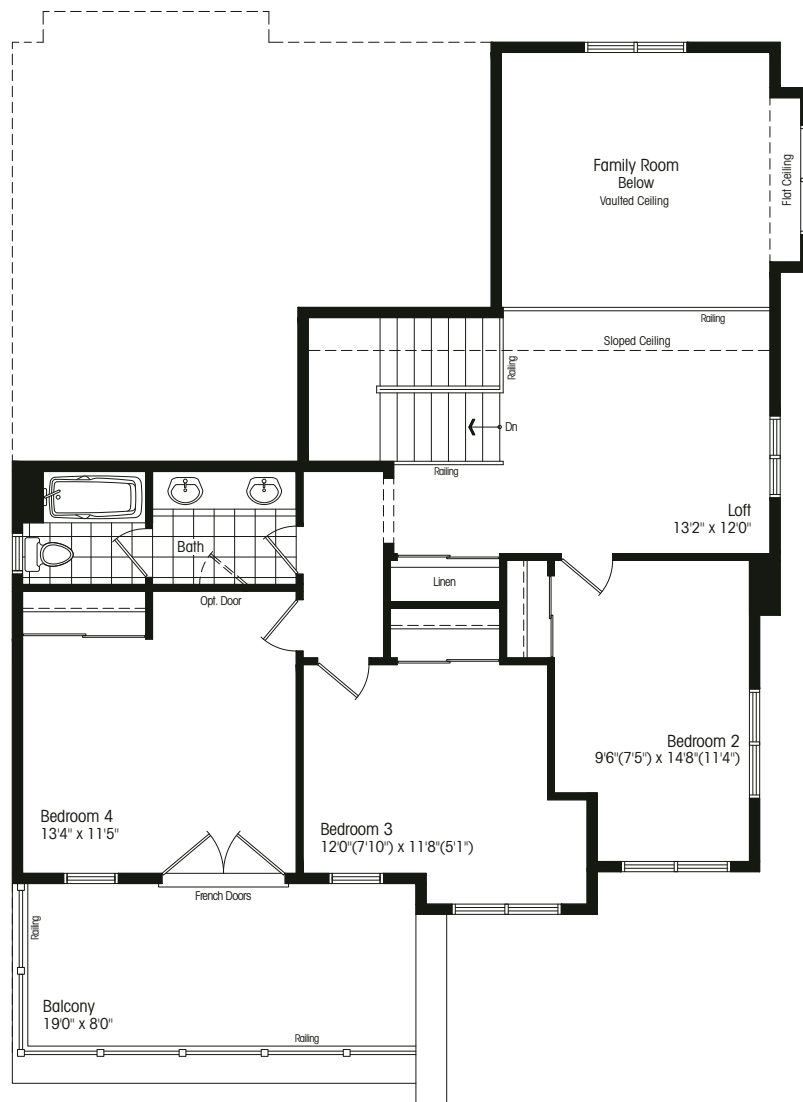

STERLING ESTATES

MODERN ARRIVES IN WASAGA

THE VAN DER ROHE

bungalow/loft – ALTERNATE corner

elevation A 2264 sf, elevation B 2270 sf

MIES VAN DER ROHE

German architect Mies Van der Rohe, is one of the pioneers of modernist architecture. His much-quoted sayings include “God is in the details” and “Less is more”.

Main Floor Elev. A

Second Floor Elev. A

Opt. Second Floor Elev. A (partial)

Basement Elev. A/B

Main Floor Elev. B

Second Floor Elev. B

Opt. Second Floor Elev. B (partial)

Elevation A 2264 sf

Elevation B 2270 sf

49-3L CORNER

Room sizes shown are approximate and measured in accordance with accepted industry methods, standards and practices. Square footage includes all finished interior space and enclosed open space belonging to each unit (balconies). Orientation of plans may be reversed and purchaser agrees to accept the same. Plans and specifications are subject to change without notice and subject to individual site conditions. All renderings are artist's concepts. E. & O. E. July 2019.