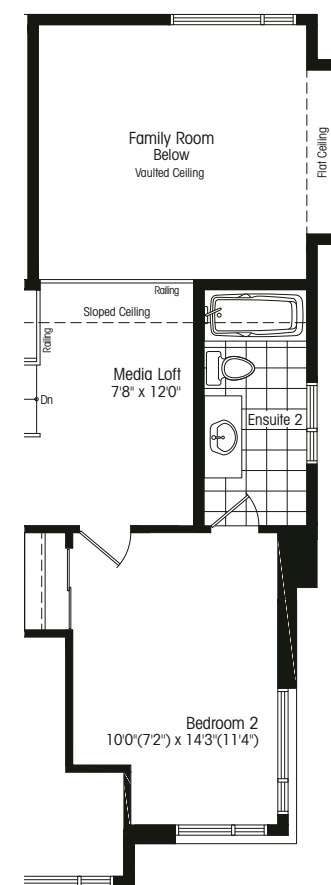

STERLING ESTATES

MODERN ARRIVES IN WASAGA

THE VAN DER ROHE

bungalow/loft – ALTERNATE corner

elevation A 2264 sf, elevation B 2270 sf

MIES VAN DER ROHE

German architect Mies Van der Rohe, is one of the pioneers of modernist architecture. His much-quoted sayings include “God is in the details” and “Less is more”.

Main Floor Elev. A

Second Floor Elev. A

Opt. Second Floor Elev. A (partial)

Basement Elev. A/B

Main Floor Elev. B

Second Floor Elev. B

Opt. Second Floor Elev. B (partial)

Elevation A 2264 sf

Elevation B 2270 sf

49-3L CORNER

Room sizes shown are approximate and measured in accordance with accepted industry methods, standards and practices. Square footage includes all finished interior space and enclosed open space belonging to each unit (balconies). Orientation of plans may be reversed and purchaser agrees to accept the same. Plans and specifications are subject to change without notice and subject to individual site conditions. All renderings are artist's concepts. E. & O. E. July 2019.