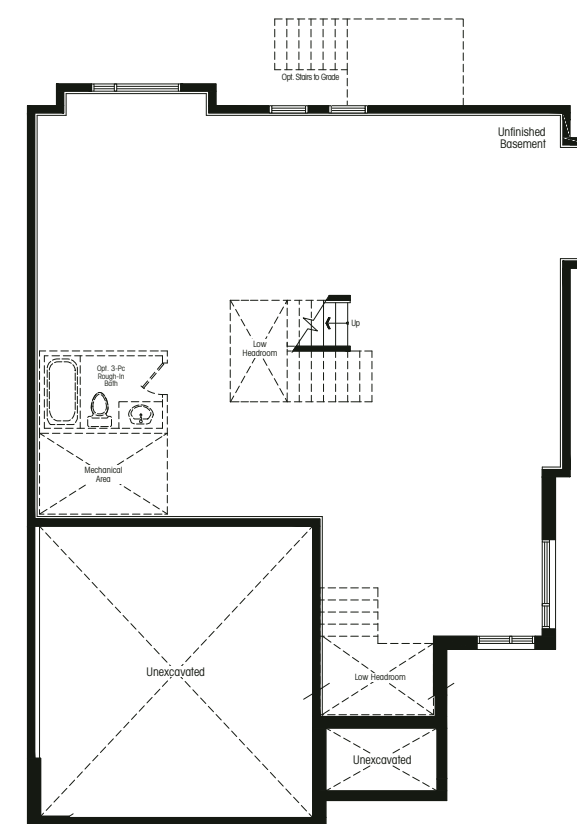

STERLING ESTATES

MODERN ARRIVES IN WASAGA

THE VAN DER ROHE

bungalow/loft – corner

elevation A 2215 sf, elevation B 2217 sf

MIES VAN DER ROHE

German architect Mies Van der Rohe, is one of the pioneers of modernist architecture. His much-quoted sayings include “God is in the details” and “Less is more”.

Main Floor Elev. A

Second Floor Elev. A

Opt. Second Floor Elev. A (partial)

Basement Elev. A/B

Main Floor Elev. B

Second Floor Elev. B

Opt. Second Floor Elev. B (partial)

Elevation A 2215 sf

Elevation B 2217 sf

49-3L CORNER

Room sizes shown are approximate and measured in accordance with accepted industry methods, standards and practices. Square footage includes all finished interior space and enclosed open space belonging to each unit (balconies). Orientation of plans may be reversed and purchaser agrees to accept the same. Plans and specifications are subject to change without notice and subject to individual site conditions. All renderings are artist's concepts. E. & O. E. July 2019.