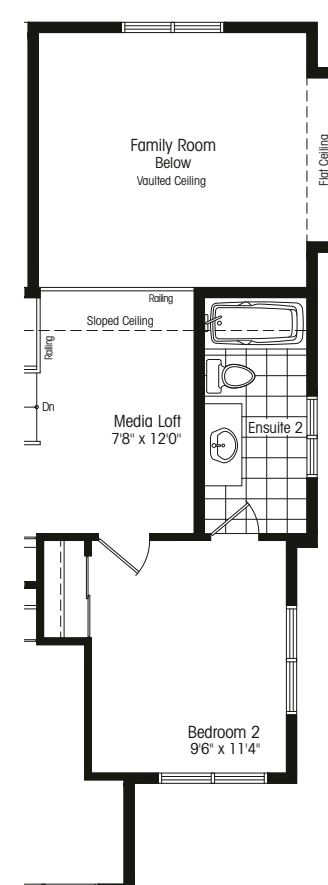

STERLING ESTATES

MODERN ARRIVES IN WASAGA

THE VAN DER ROHE

bungalow/loft – corner

elevation A 2215 sf, elevation B 2217 sf

MIES VAN DER ROHE

German architect Mies Van der Rohe, is one of the pioneers of modernist architecture. His much-quoted sayings include “God is in the details” and “Less is more”.

Main Floor Elev. A

Second Floor Elev. A

Opt. Second Floor Elev. A (partial)

Basement Elev. A/B

Main Floor Elev. B

Second Floor Elev. B

Opt. Second Floor Elev. B (partial)

Elevation A 2215 sf

Elevation B 2217 sf

49-3L CORNER

Room sizes shown are approximate and measured in accordance with accepted industry methods, standards and practices. Square footage includes all finished interior space and enclosed open space belonging to each unit (balconies). Orientation of plans may be reversed and purchaser agrees to accept the same. Plans and specifications are subject to change without notice and subject to individual site conditions. All renderings are artist's concepts. E. & O. E. July 2019.