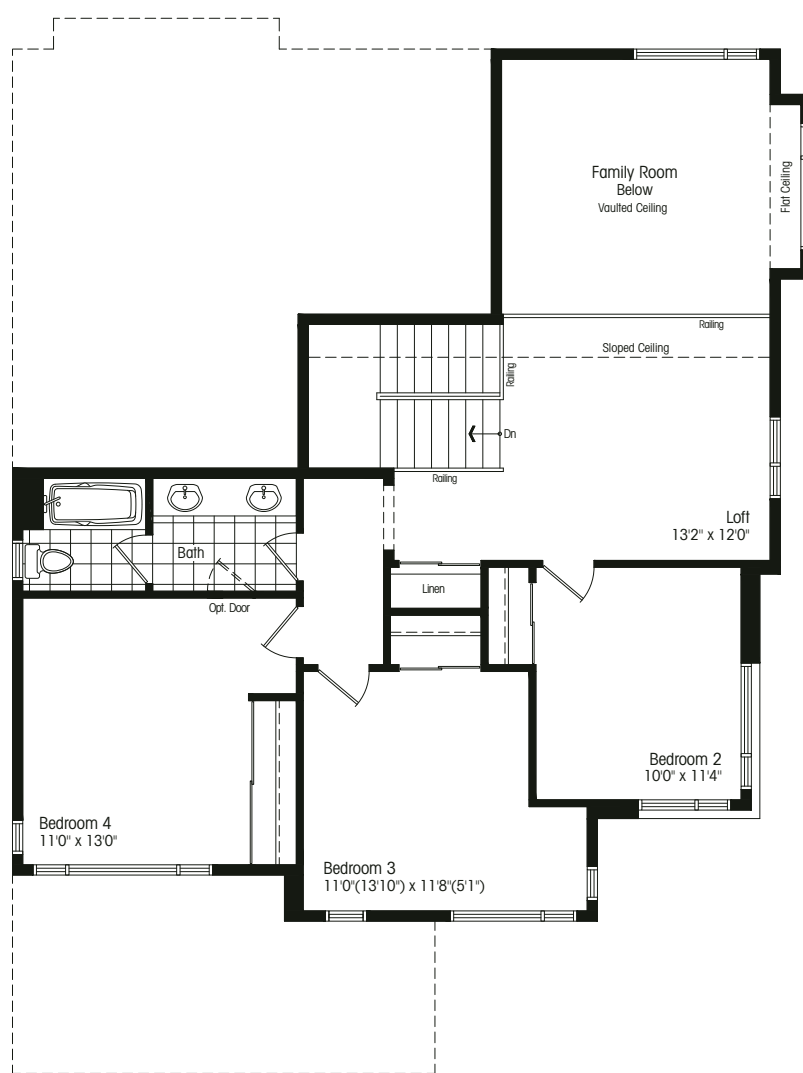

STERLING ESTATES

MODERN ARRIVES IN WASAGA

THE VAN DER ROHE

bungalow/loft – corner

elevation A 2215 sf, elevation B 2217 sf

MIES VAN DER ROHE

German architect Mies Van der Rohe, is one of the pioneers of modernist architecture. His much-quoted sayings include “God is in the details” and “Less is more”.

Main Floor Elev. A

Second Floor Elev. A

Opt. Second Floor Elev. A (partial)

Basement Elev. A/B

Main Floor Elev. B

Second Floor Elev. B

Opt. Second Floor Elev. B (partial)

Elevation A 2215 sf

Elevation B 2217 sf

49-3L CORNER

Room sizes shown are approximate and measured in accordance with accepted industry methods, standards and practices. Square footage includes all finished interior space and enclosed open space belonging to each unit (balconies). Orientation of plans may be reversed and purchaser agrees to accept the same. Plans and specifications are subject to change without notice and subject to individual site conditions. All renderings are artist's concepts. E. & O. E. July 2019.