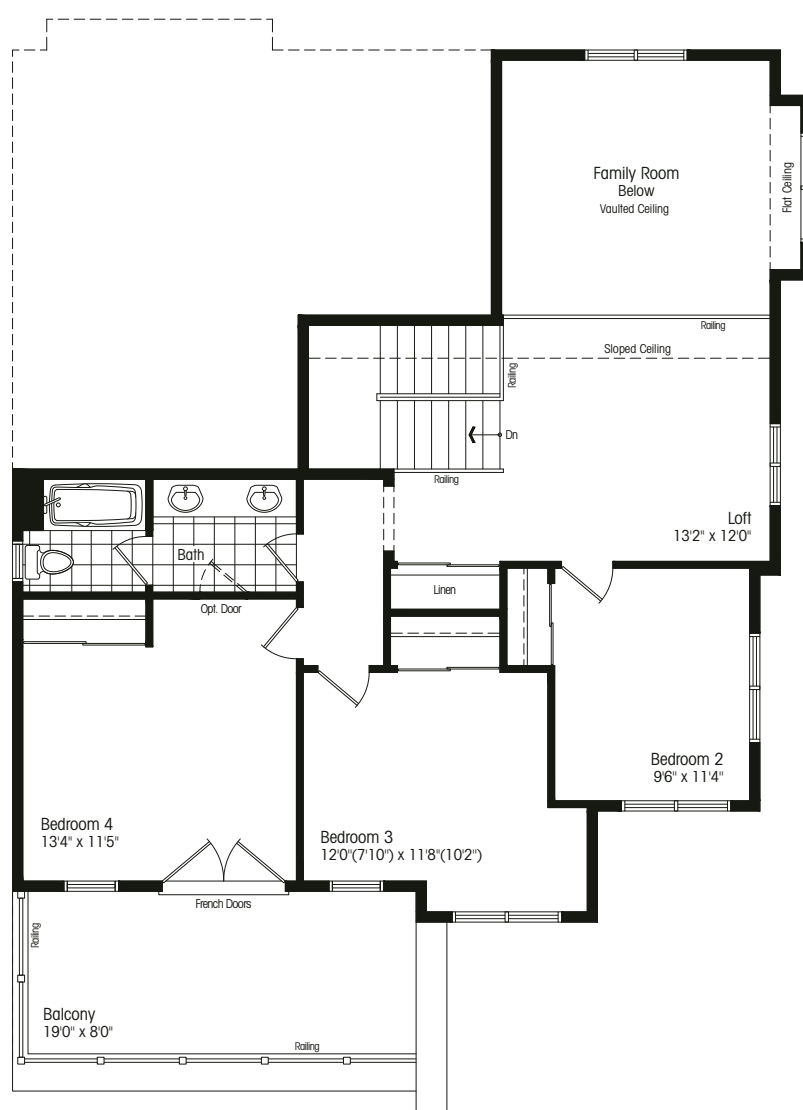

STERLING ESTATES

MODERN ARRIVES IN WASAGA

THE VAN DER ROHE

bungalow/loft – corner

elevation A 2215 sf, elevation B 2217 sf

MIES VAN DER ROHE

German architect Mies Van der Rohe, is one of the pioneers of modernist architecture. His much-quoted sayings include “God is in the details” and “Less is more”.

Main Floor Elev. A

Second Floor Elev. A

Opt. Second Floor Elev. A (partial)

Basement Elev. A/B

Main Floor Elev. B

Second Floor Elev. B

Opt. Second Floor Elev. B (partial)

Elevation A 2215 sf

Elevation B 2217 sf

49-3L CORNER

Room sizes shown are approximate and measured in accordance with accepted industry methods, standards and practices. Square footage includes all finished interior space and enclosed open space belonging to each unit (balconies). Orientation of plans may be reversed and purchaser agrees to accept the same. Plans and specifications are subject to change without notice and subject to individual site conditions. All renderings are artist's concepts. E. & O. E. July 2019.