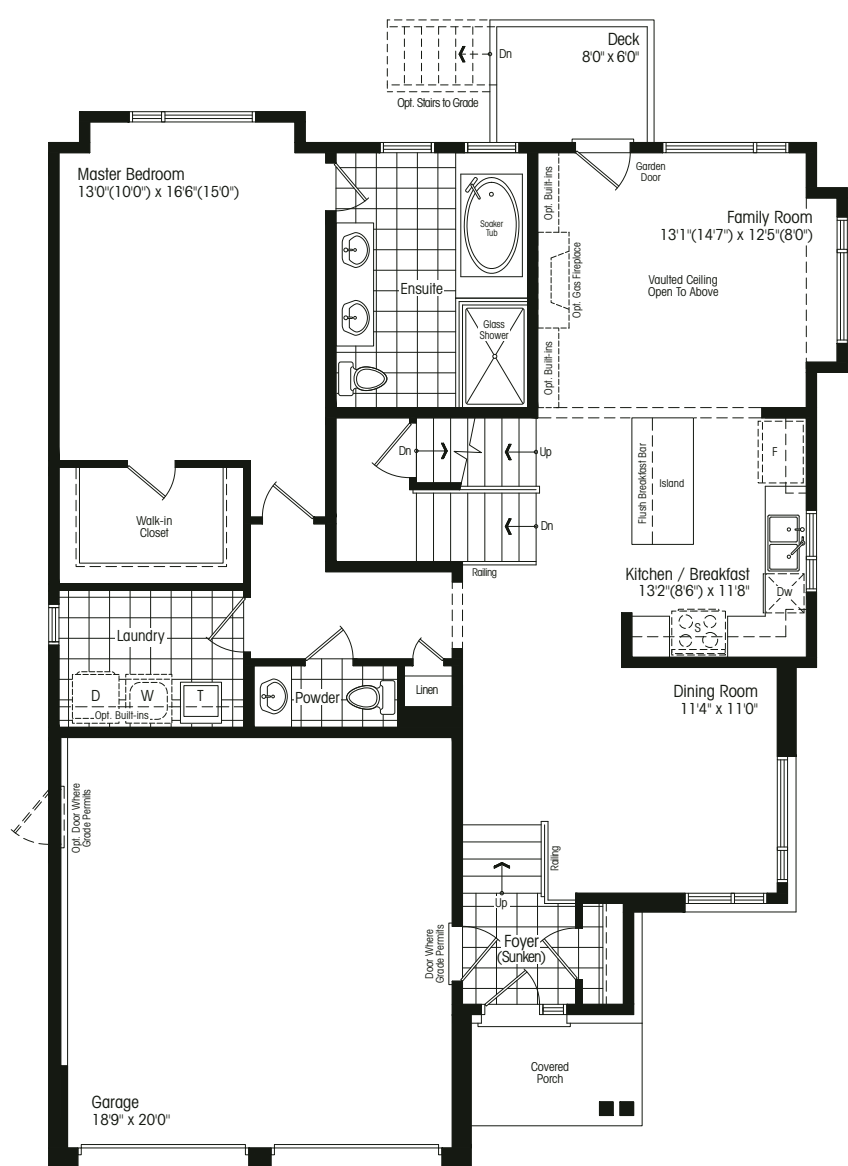

STERLING ESTATES

MODERN ARRIVES IN WASAGA

THE VAN DER ROHE

bungalow/loft – corner

elevation A 2215 sf, elevation B 2217 sf

MIES VAN DER ROHE

German architect Mies Van der Rohe, is one of the pioneers of modernist architecture. His much-quoted sayings include “God is in the details” and “Less is more”.

Main Floor Elev. A

Second Floor Elev. A

Opt. Second Floor Elev. A (partial)

Basement Elev. A/B

Main Floor Elev. B

Second Floor Elev. B

Opt. Second Floor Elev. B (partial)

Elevation A 2215 sf

Elevation B 2217 sf

49-3L CORNER

Room sizes shown are approximate and measured in accordance with accepted industry methods, standards and practices. Square footage includes all finished interior space and enclosed open space belonging to each unit (balconies). Orientation of plans may be reversed and purchaser agrees to accept the same. Plans and specifications are subject to change without notice and subject to individual site conditions. All renderings are artist's concepts. E. & O. E. July 2019.