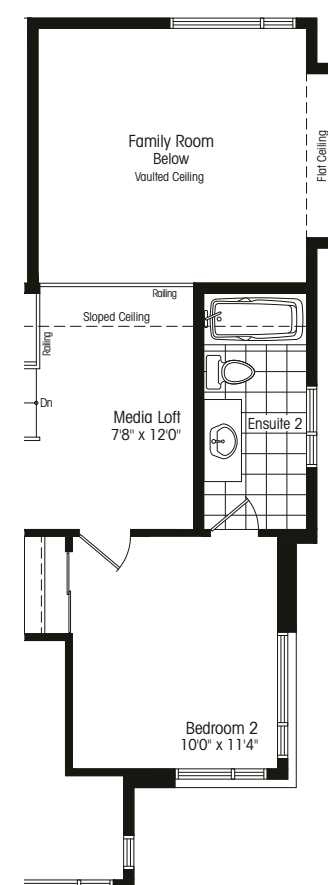

STERLING ESTATES

MODERN ARRIVES IN WASAGA

THE VAN DER ROHE

bungalow/loft – corner

elevation A 2215 sf, elevation B 2217 sf

MIES VAN DER ROHE

German architect Mies Van der Rohe, is one of the pioneers of modernist architecture. His much-quoted sayings include “God is in the details” and “Less is more”.

Main Floor Elev. A

Second Floor Elev. A

Opt. Second Floor Elev. A (partial)

Basement Elev. A/B

Main Floor Elev. B

Second Floor Elev. B

Opt. Second Floor Elev. B (partial)

Elevation A 2215 sf

Elevation B 2217 sf

49-3L CORNER

Room sizes shown are approximate and measured in accordance with accepted industry methods, standards and practices. Square footage includes all finished interior space and enclosed open space belonging to each unit (balconies). Orientation of plans may be reversed and purchaser agrees to accept the same. Plans and specifications are subject to change without notice and subject to individual site conditions. All renderings are artist's concepts. E. & O. E. July 2019.