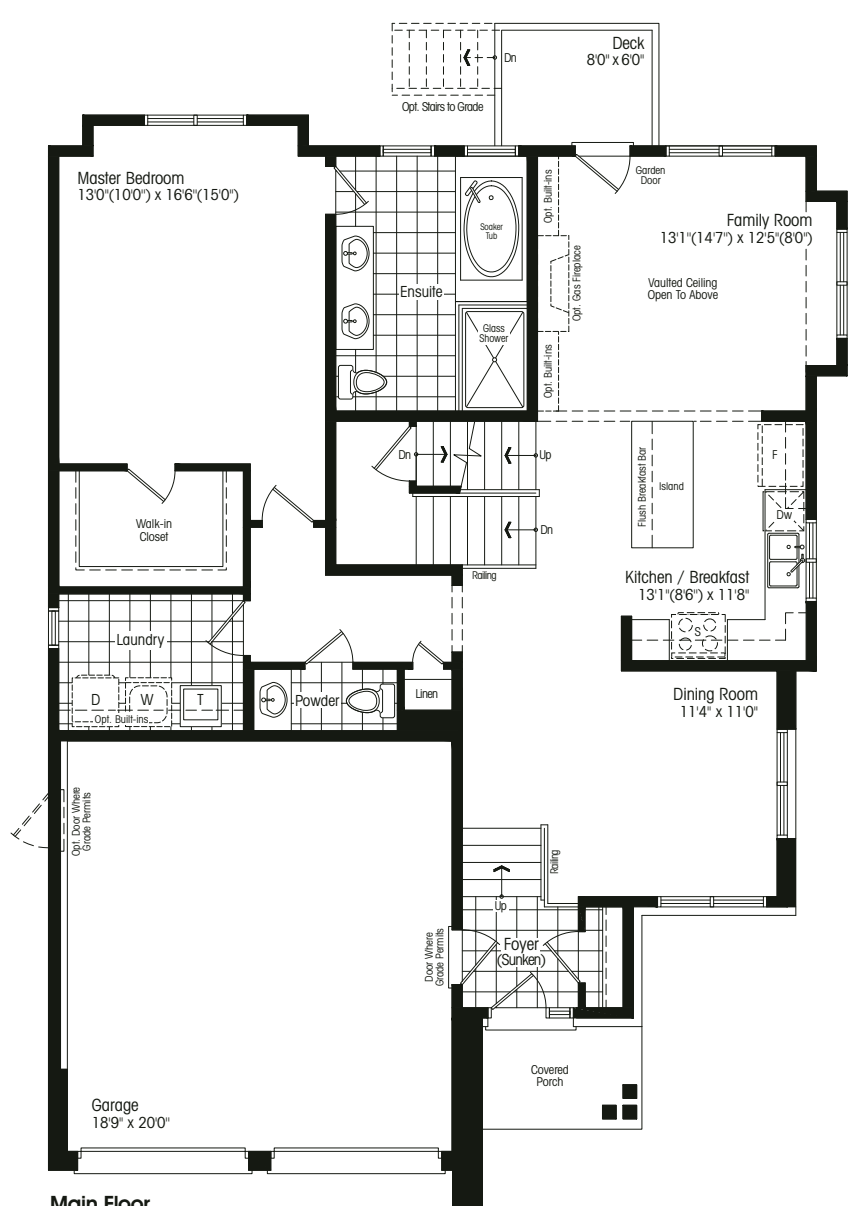

STERLING ESTATES

MODERN ARRIVES IN WASAGA

THE VAN DER ROHE

bungalow/loft – corner

elevation A 2215 sf, elevation B 2217 sf

MIES VAN DER ROHE

German architect Mies Van der Rohe, is one of the pioneers of modernist architecture. His much-quoted sayings include “God is in the details” and “Less is more”.

Main Floor Elev. A

Second Floor Elev. A

Opt. Second Floor Elev. A (partial)

Basement Elev. A/B

Main Floor Elev. B

Second Floor Elev. B

Opt. Second Floor Elev. B (partial)

Elevation A 2215 sf

Elevation B 2217 sf

49-3L CORNER

Room sizes shown are approximate and measured in accordance with accepted industry methods, standards and practices. Square footage includes all finished interior space and enclosed open space belonging to each unit (balconies). Orientation of plans may be reversed and purchaser agrees to accept the same. Plans and specifications are subject to change without notice and subject to individual site conditions. All renderings are artist's concepts. E. & O. E. July 2019.