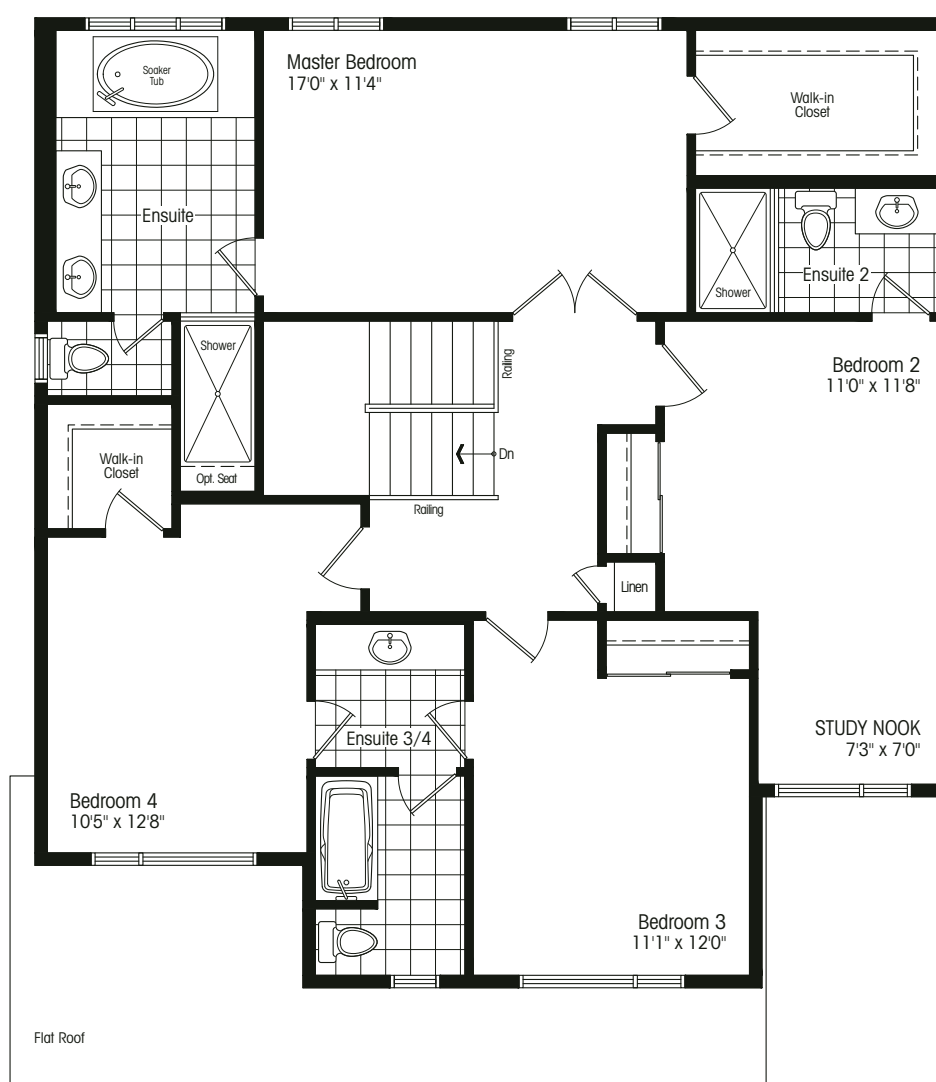

## THE VIGNELLI

2 storey – elevation A 2325 sf  
elevation B 2327 sf

Main Floor Elev. A

Second Floor Elev. A

Basement Elev. A

Main Floor Elev. B

Second Floor Elev. B

Basement Elev. B

Elevation A 2325 sf

Elevation B 2327 sf