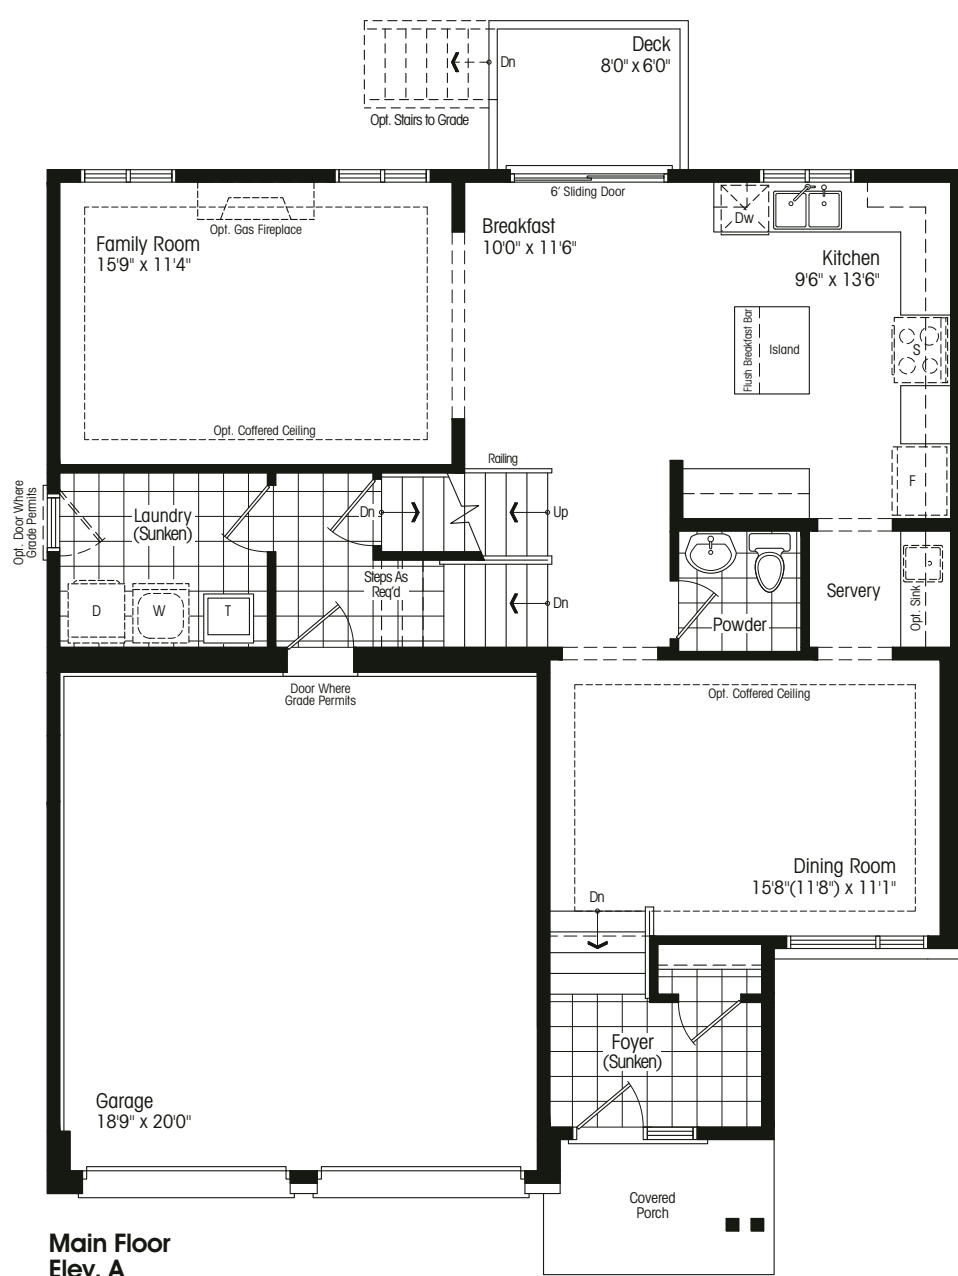

## THE VIGNELLI

2 storey – elevation A 2325 sf  
elevation B 2327 sf

Main Floor Elev. A

Second Floor Elev. A

Basement Elev. A

Main Floor Elev. B

Second Floor Elev. B

Basement Elev. B

Elevation A 2325 sf

Elevation B 2327 sf