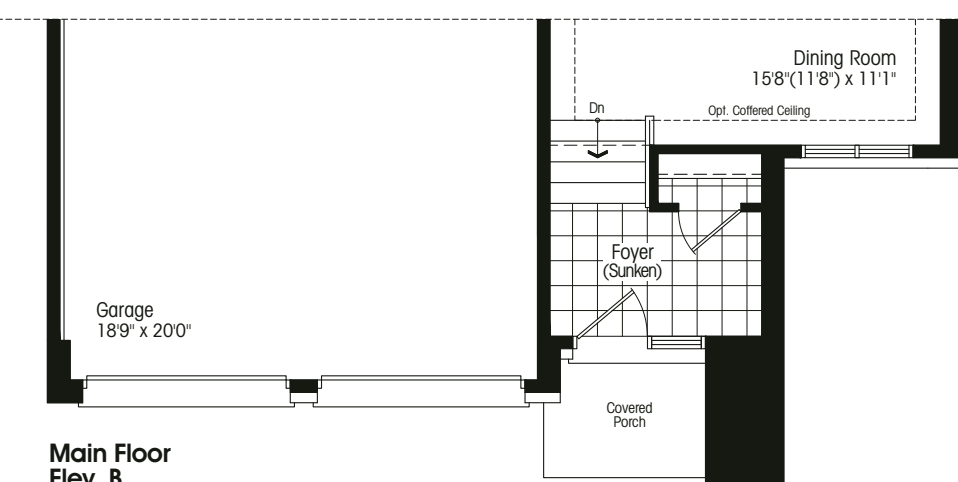

## THE VIGNELLI

2 storey – elevation A 2325 sf  
elevation B 2327 sf

Main Floor Elev. A

Second Floor Elev. A

Basement Elev. A

Main Floor Elev. B

Second Floor Elev. B

Basement Elev. B

Elevation A 2325 sf

Elevation B 2327 sf