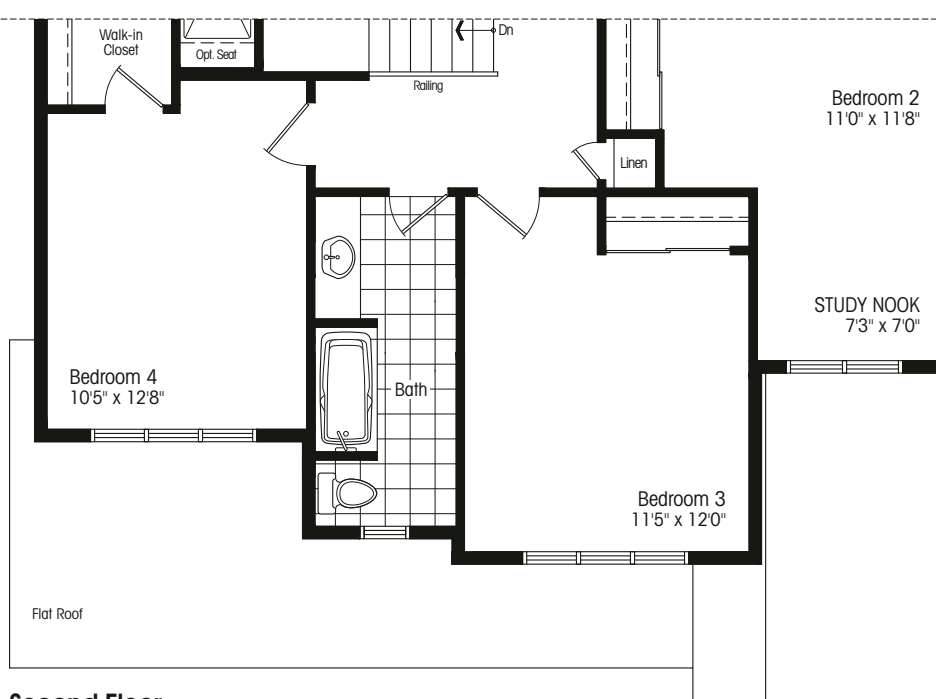

## THE VIGNELLI

2 storey – elevation A 2325 sf  
elevation B 2327 sf

Main Floor Elev. A

Second Floor Elev. A

Basement Elev. A

Main Floor Elev. B

Second Floor Elev. B

Basement Elev. B

Elevation A 2325 sf

Elevation B 2327 sf