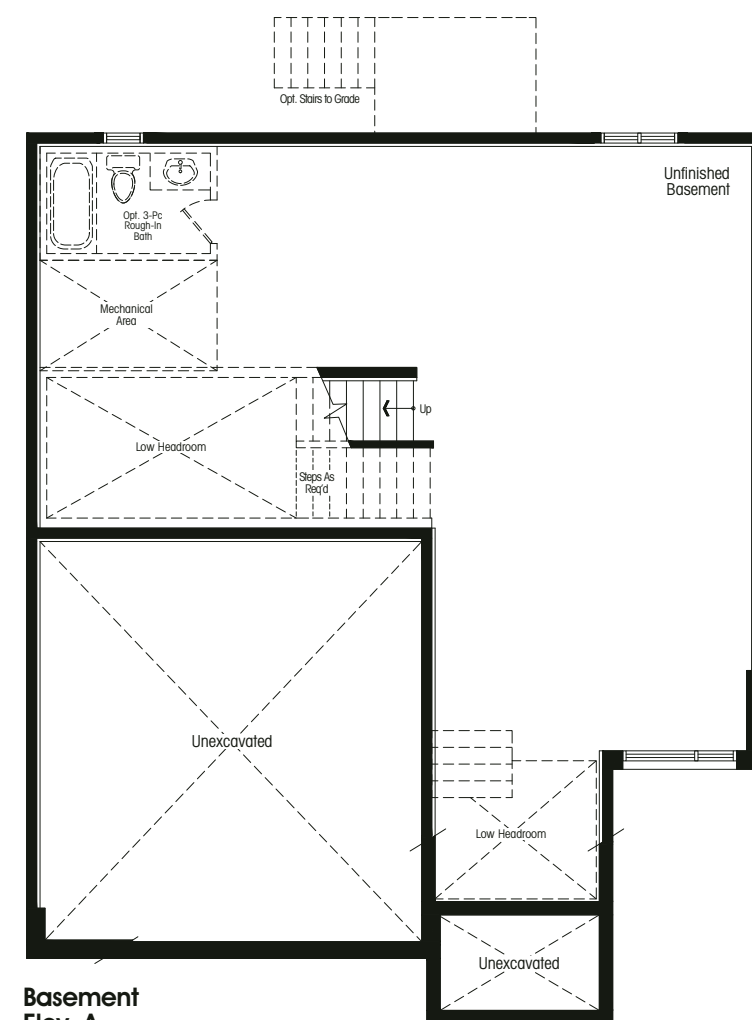

## THE VIGNELLI

2 storey – elevation A 2325 sf  
elevation B 2327 sf

Main Floor Elev. A

Second Floor Elev. A

Basement Elev. A

Main Floor Elev. B

Second Floor Elev. B

Basement Elev. B

Elevation A 2325 sf

Elevation B 2327 sf