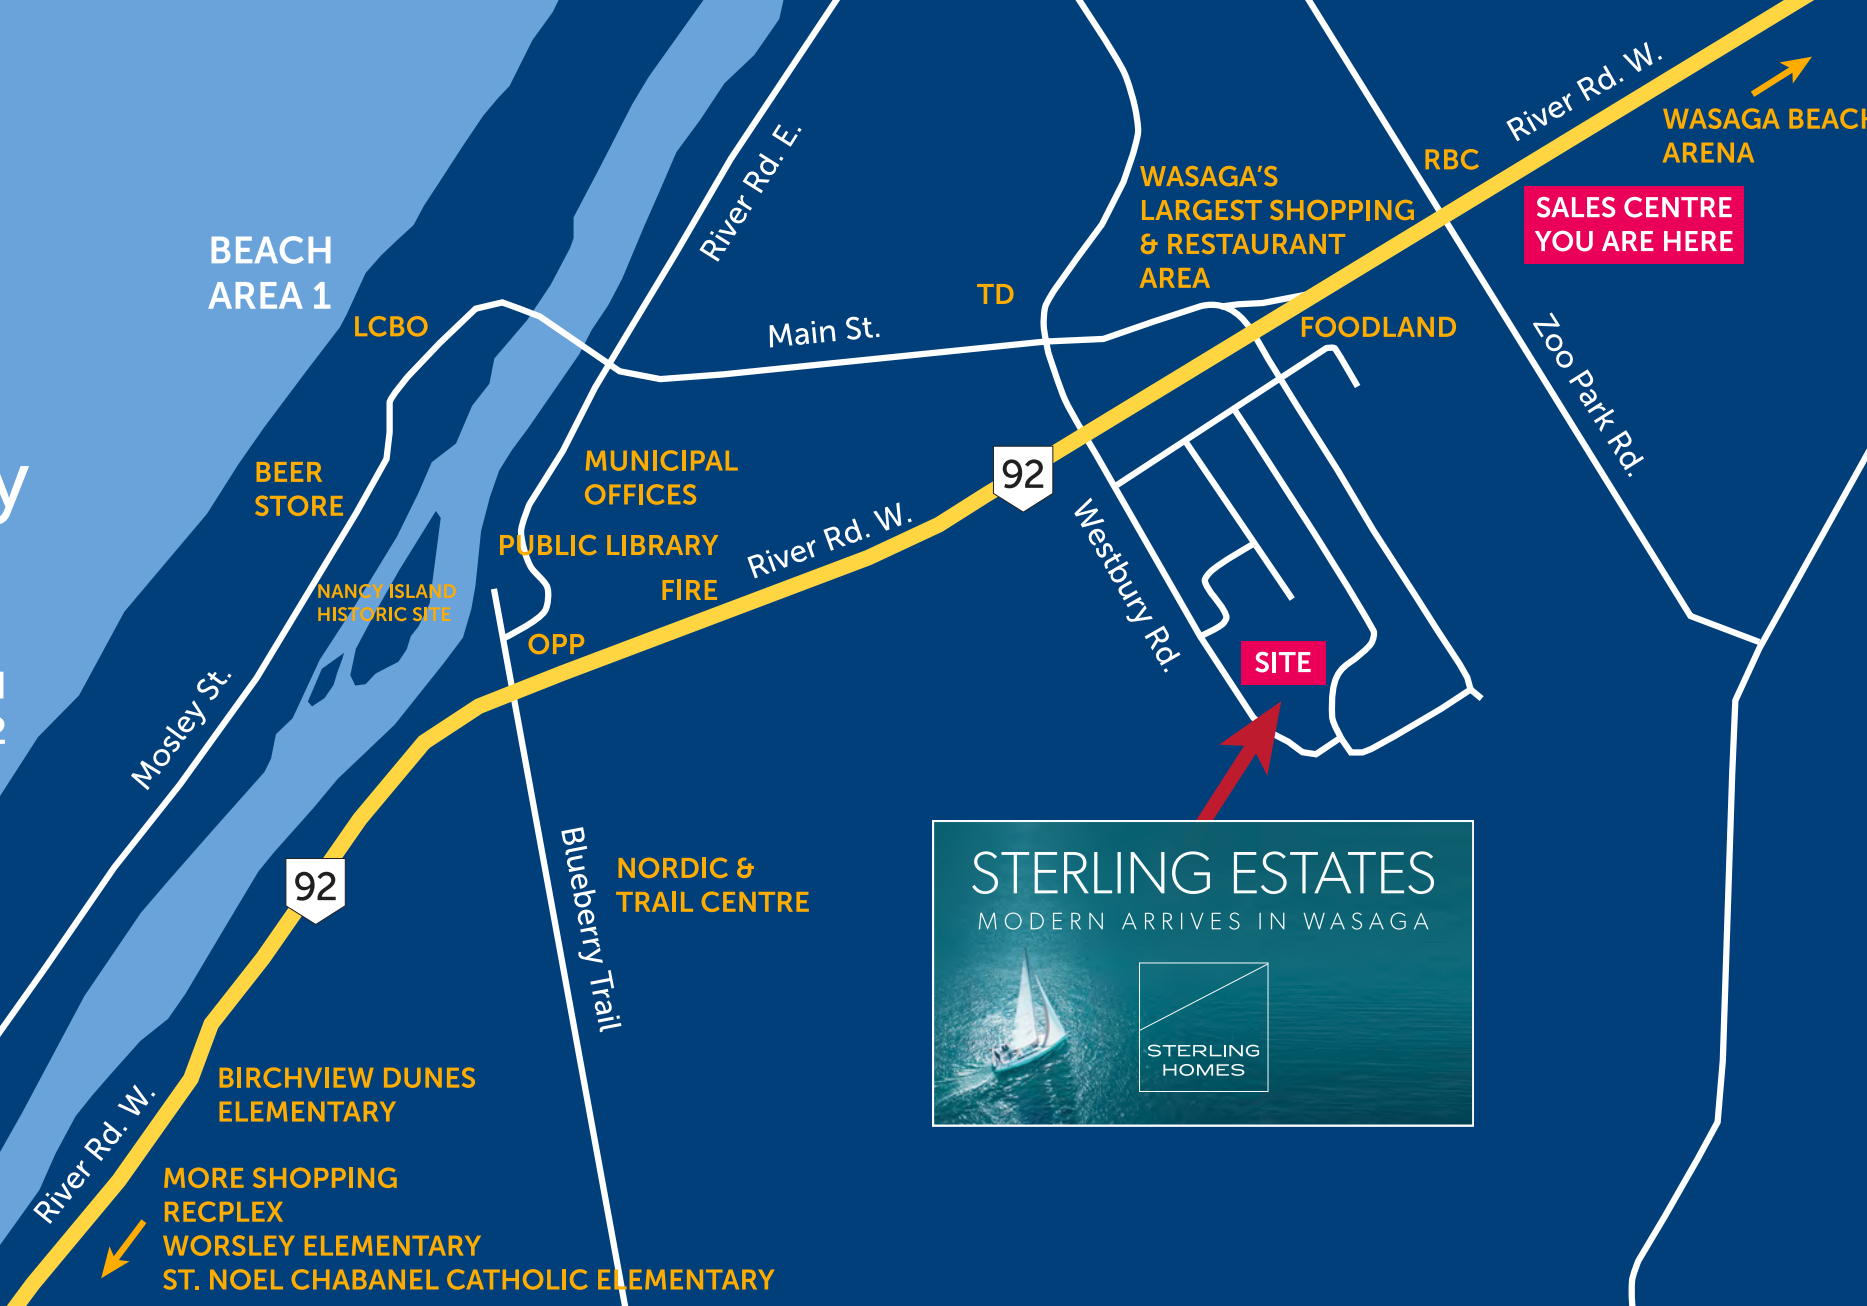

Georgian Bay

BEACH AREA 2

BEACH AREA 1

92

92

STERLING ESTATES
MODERN ARRIVES IN WASAGA

STERLING HOMES

BIRCHVIEW DUNES
ELEMENTARY

MORE SHOPPING
RECPLEX
WORSLEY ELEMENTARY
ST. NOEL CHABANEL CATHOLIC ELEMENTARY

NORDIC &
TRAIL CENTRE

Blueberry Trail