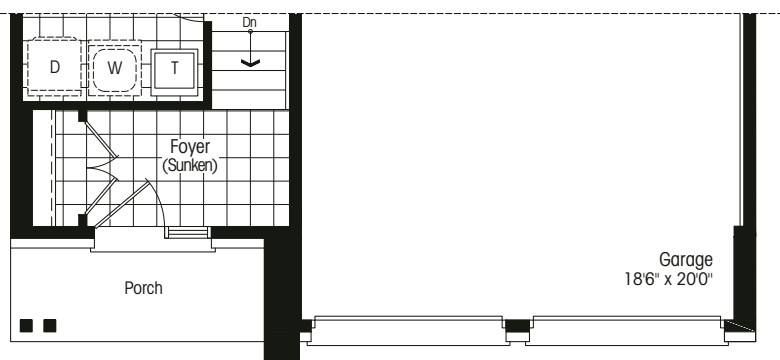

Main Floor Elev. B