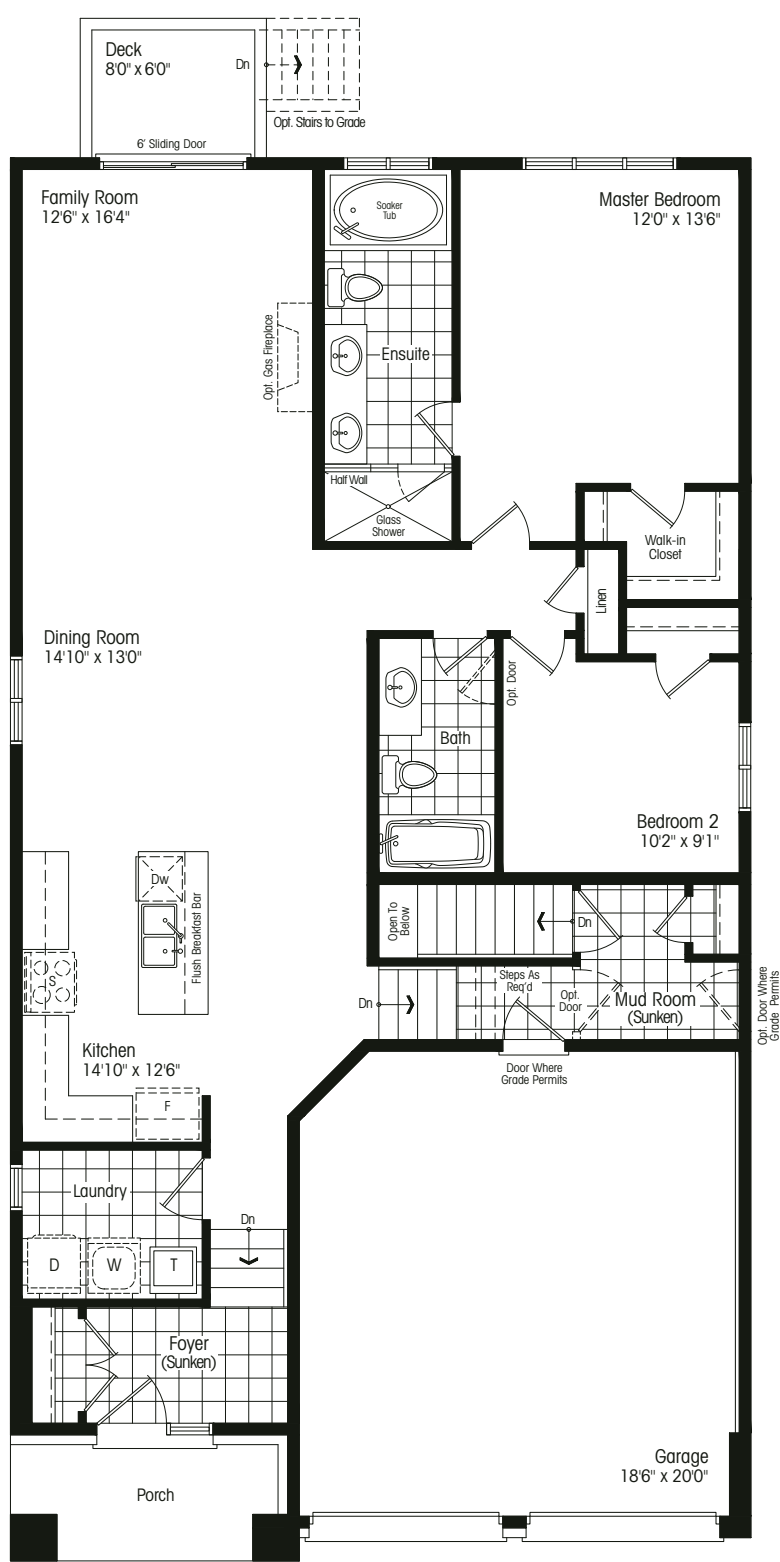

Main Floor Elev. A