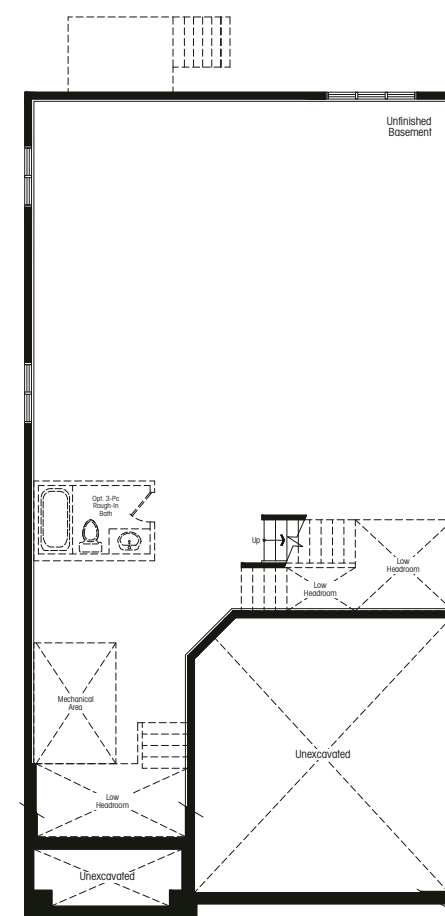

## THE COLOMBO

bungalow – elevation A/B 1437 sf  
opt. finished basement A/B 1064 sf

Main Floor Elev. A

Opt. Main Floor Elev. A

Main Floor Elev. B

Opt. Main Floor Elev. B

Basement Elev. A

Basement Elev. B

Opt. Finished Basement Elev. A

Opt. Finished Basement Elev. B

Elevation A 1437 sf

Elevation B 1437 sf