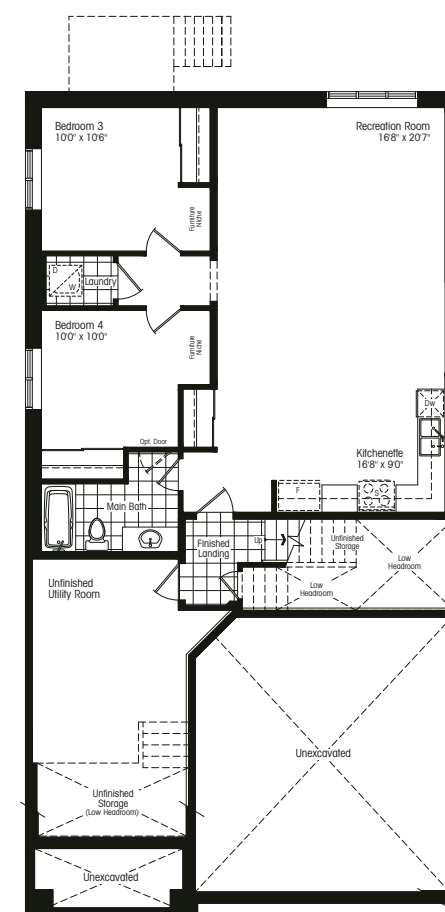

## THE COLOMBO

bungalow – elevation A/B 1437 sf  
opt. finished basement A/B 1064 sf

Main Floor Elev. A

Opt. Main Floor Elev. A

Main Floor Elev. B

Opt. Main Floor Elev. B

Basement Elev. A

Basement Elev. B

Opt. Finished Basement Elev. A

Opt. Finished Basement Elev. B

Elevation A 1437 sf

Elevation B 1437 sf