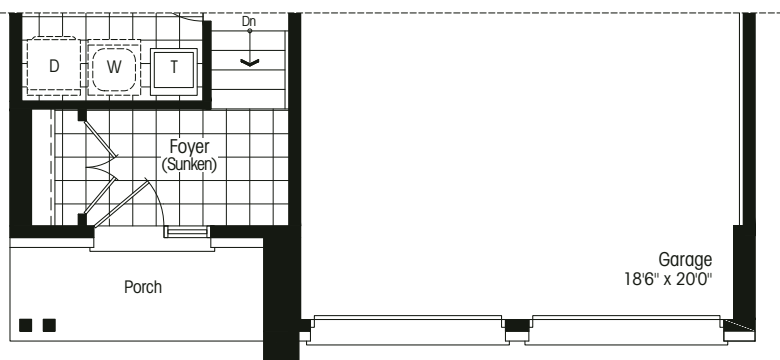

Opt. Main Floor Elev. B