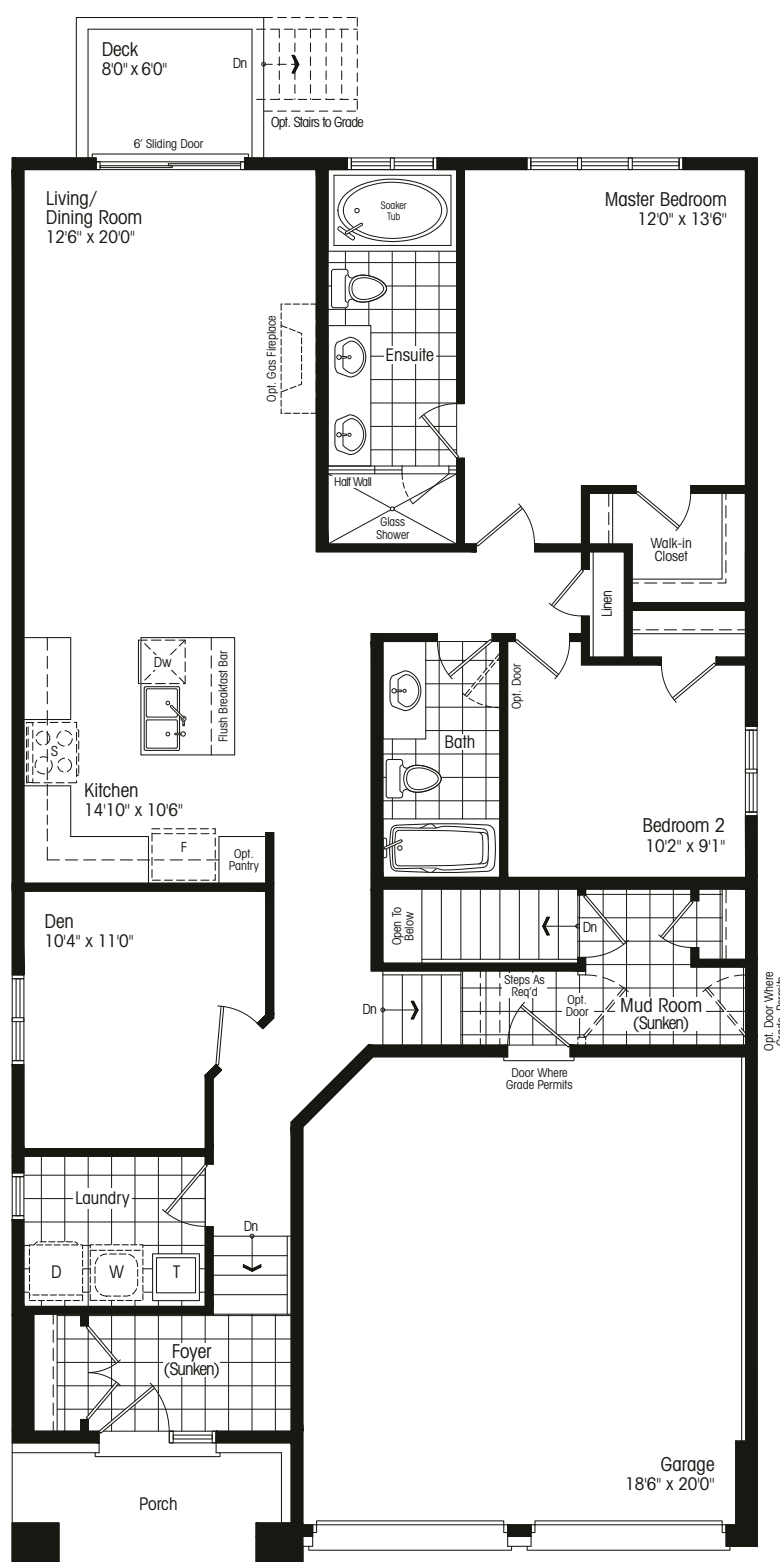

Opt. Main Floor Elev. A