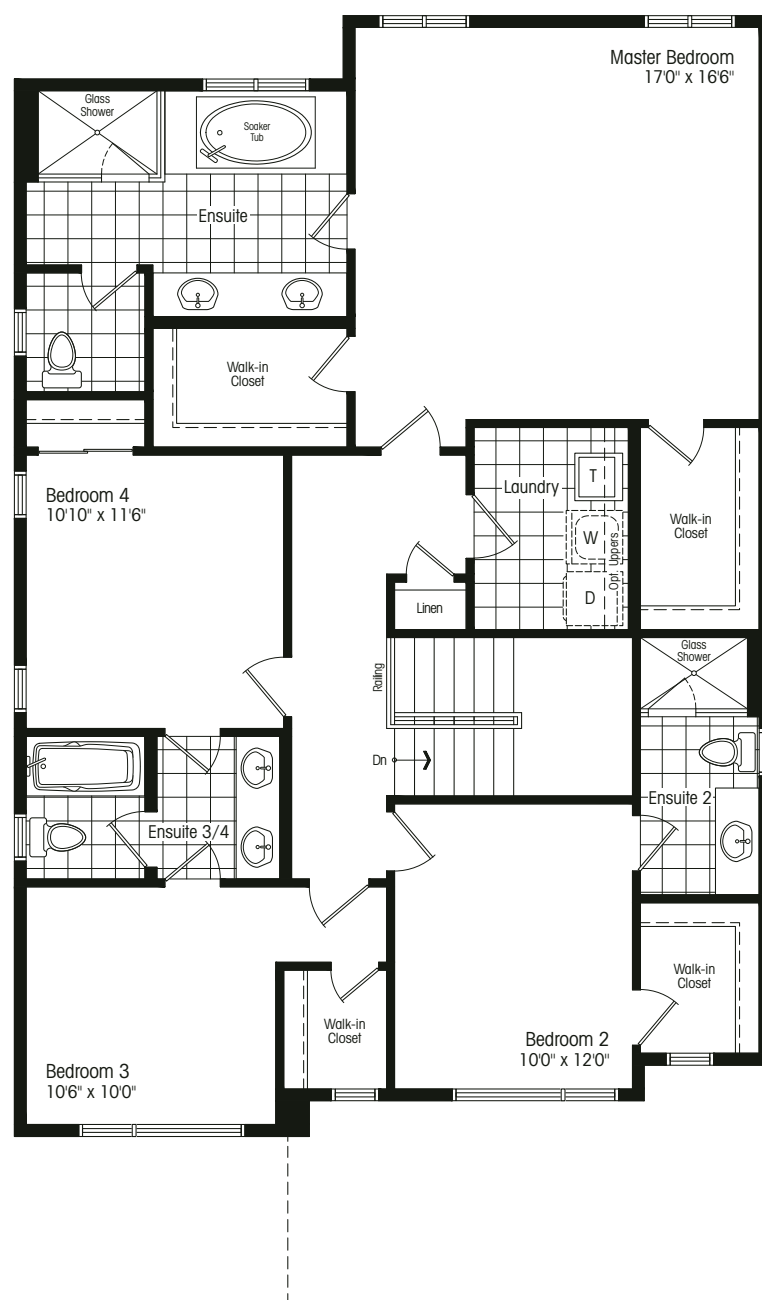

## THE GARDELLA

2 storey – elevation A 2629 sf  
 elevation B 2643 sf  
 opt. finished basement A/B 887 sf

Second Floor Elev. A

Basement Elev. A

Basement Elev. B

Opt. Finished Basement Elev. A

Opt. Finished Basement Elev. B

Main Floor Elev. B

Second Floor Elev. B

Elevation A 2629 sf

Elevation B 2643 sf