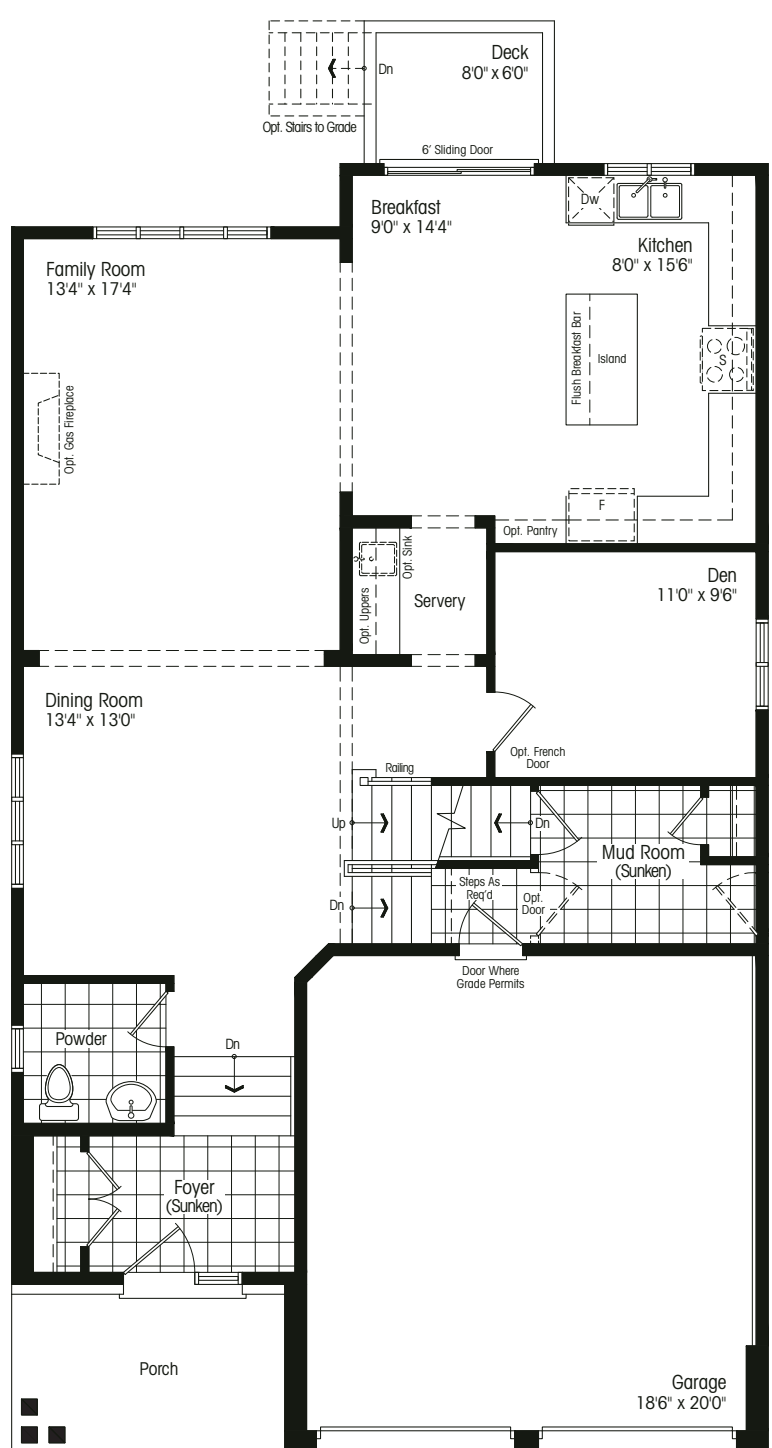

Main Floor Elev. A