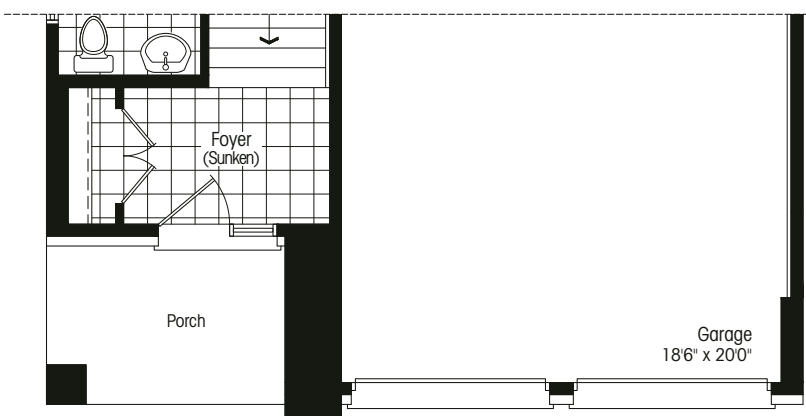

## THE GARDELLA

2 storey – elevation A 2629 sf  
 elevation B 2643 sf  
 opt. finished basement A/B 887 sf

Second Floor Elev. A

Basement Elev. A

Basement Elev. B

Opt. Finished Basement Elev. A

Opt. Finished Basement Elev. B

Main Floor Elev. B

Second Floor Elev. B

Elevation A 2629 sf

Elevation B 2643 sf