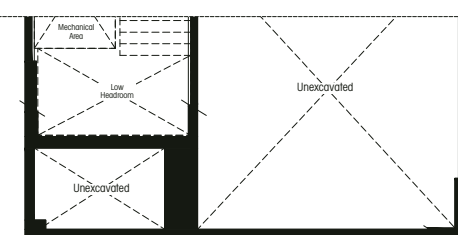

Basement Elev. B