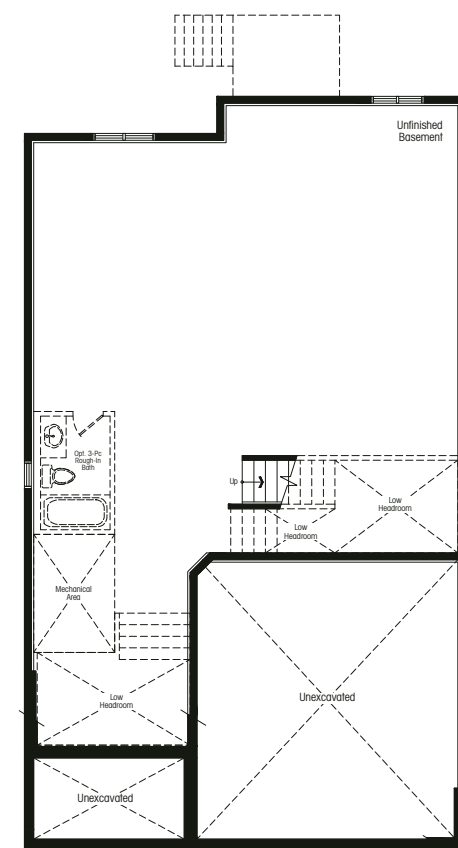

## THE GARDELLA

2 storey – elevation A 2629 sf  
 elevation B 2643 sf  
 opt. finished basement A/B 887 sf

Second Floor Elev. A

Basement Elev. A

Basement Elev. B

Opt. Finished Basement Elev. A

Opt. Finished Basement Elev. B

Main Floor Elev. B

Second Floor Elev. B

Elevation A 2629 sf

Elevation B 2643 sf