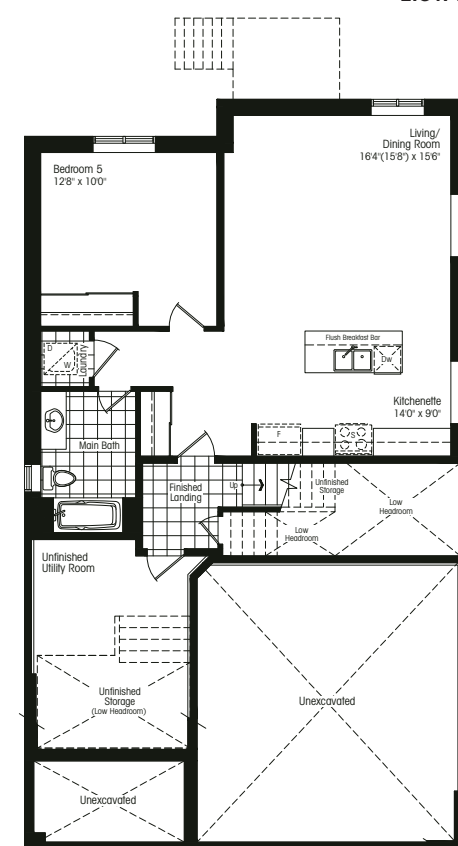

## THE GARDELLA

2 storey – elevation A 2629 sf  
 elevation B 2643 sf  
 opt. finished basement A/B 887 sf

Second Floor Elev. A

Basement Elev. A

Basement Elev. B

Opt. Finished Basement Elev. A

Opt. Finished Basement Elev. B

Main Floor Elev. B

Second Floor Elev. B

Elevation A 2629 sf

Elevation B 2643 sf