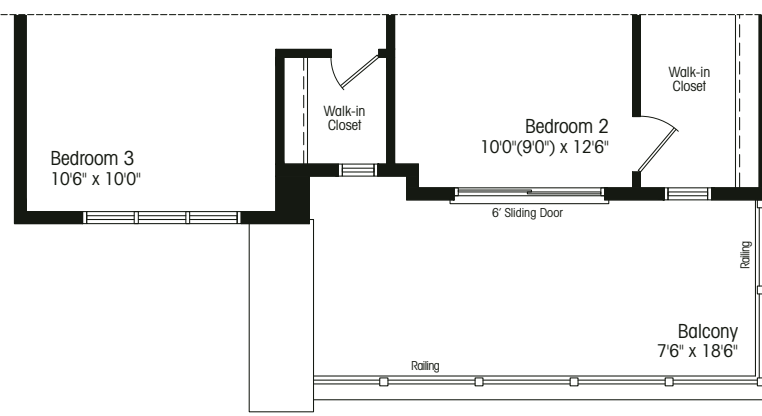

## THE GARDELLA

2 storey – elevation A 2629 sf  
 elevation B 2643 sf  
 opt. finished basement A/B 887 sf

Second Floor Elev. A

Basement Elev. A

Basement Elev. B

Opt. Finished Basement Elev. A

Opt. Finished Basement Elev. B

Main Floor Elev. B

Second Floor Elev. B

Elevation A 2629 sf

Elevation B 2643 sf