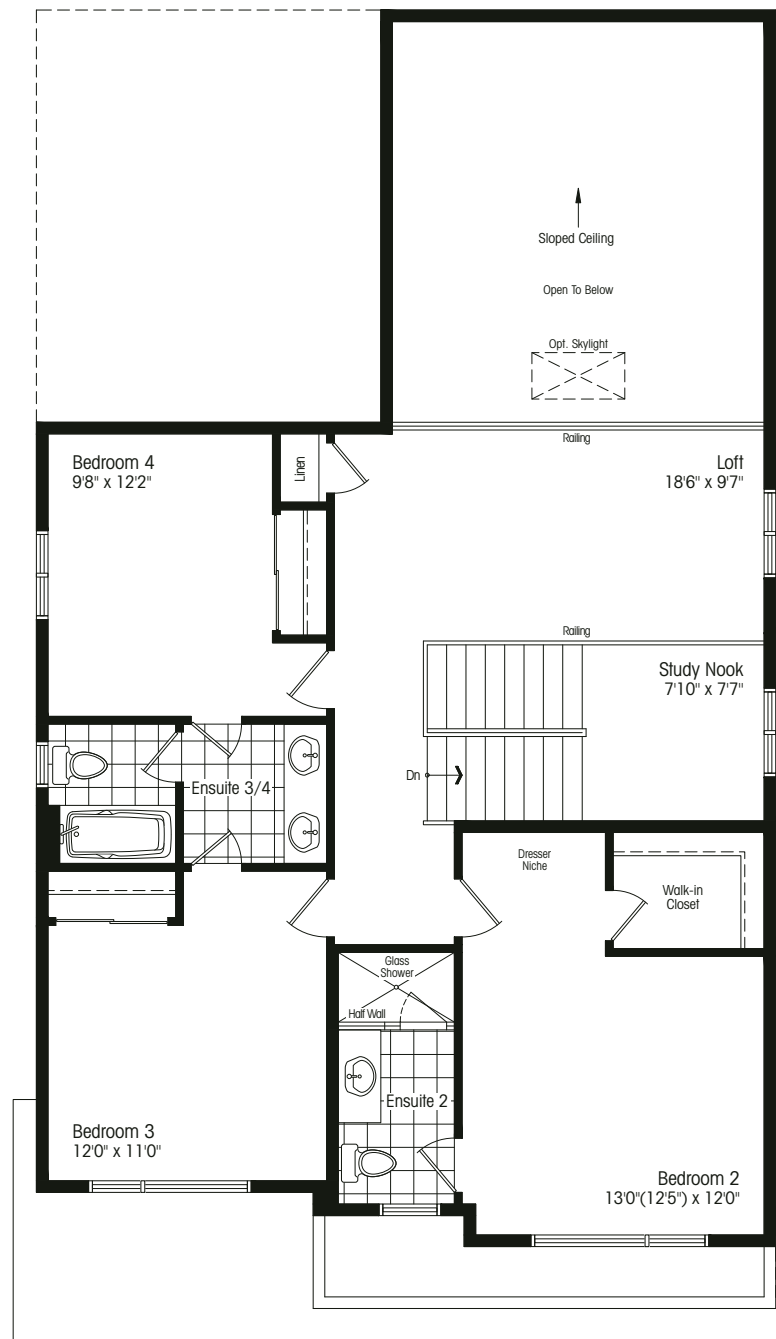

STERLING ESTATES

MODERN ARRIVES IN WASAGA

THE PONTI

bungalow/loft – elevation A 2424 sf

elevation B 2416 sf

opt. finished basement A/B 943 sf

GIOVANNI PONTI

Designer of Milan's iconic Pirelli Tower and the Superleggera chair, prolific and multi-talented Milanese architect Giovanni Ponti is famed for bringing modern Italian design to the forefront.

Main Floor Elev. A

Second Floor Elev. A

Main Floor Elev. B

Second Floor Elev. B

Basement Elev. A

Basement Elev. B

Opt. Finished Basement Elev. A

Opt. Finished Basement Elev. B

Elevation A 2424 sf

Elevation B 2416 sf

40-1L

Room sizes shown are approximate and measured in accordance with accepted industry methods, standards and practices. Square footage includes all finished interior space and enclosed open space belonging to each unit (balconies). Orientation of plans may be reversed and purchaser agrees to accept the same. Plans and specifications are subject to change without notice and subject to individual site conditions. All renderings are artist's concepts. E. & O. E. August 2021.