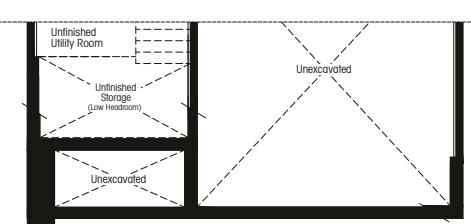

Main Floor Elev. A

Second Floor Elev. A

Main Floor Elev. B

Second Floor Elev. B

Basement Elev. A

Basement Elev. B

Opt. Finished Basement Elev. A

Opt. Finished Basement Elev. B

Elevation A 2424 sf

Elevation B 2416 sf

40-1L

Room sizes shown are approximate and measured in accordance with accepted industry methods, standards and practices. Square footage includes all finished interior space and enclosed open space belonging to each unit (balconies). Orientation of plans may be reversed and purchaser agrees to accept the same. Plans and specifications are subject to change without notice and subject to individual site conditions. All renderings are artist's concepts. E. & O. E. August 2021.