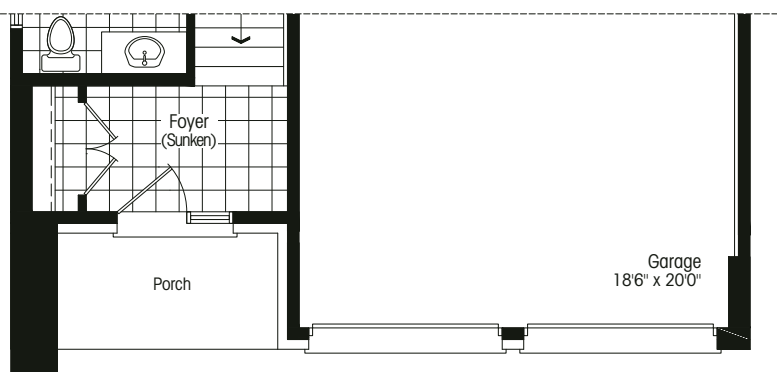

STERLING ESTATES

MODERN ARRIVES IN WASAGA

THE PONTI

bungalow/loft – elevation A 2424 sf

elevation B 2416 sf

opt. finished basement A/B 943 sf

GIOVANNI PONTI

Designer of Milan's iconic Pirelli Tower and the Superleggera chair, prolific and multi-talented Milanese architect Giovanni Ponti is famed for bringing modern Italian design to the forefront.

Main Floor Elev. A

Second Floor Elev. A

Main Floor Elev. B

Second Floor Elev. B

Basement Elev. A

Basement Elev. B

Opt. Finished Basement Elev. A

Opt. Finished Basement Elev. B

Elevation A 2424 sf

Elevation B 2416 sf

40-1L

Room sizes shown are approximate and measured in accordance with accepted industry methods, standards and practices. Square footage includes all finished interior space and enclosed open space belonging to each unit (balconies). Orientation of plans may be reversed and purchaser agrees to accept the same. Plans and specifications are subject to change without notice and subject to individual site conditions. All renderings are artist's concepts. E. & O. E. August 2021.