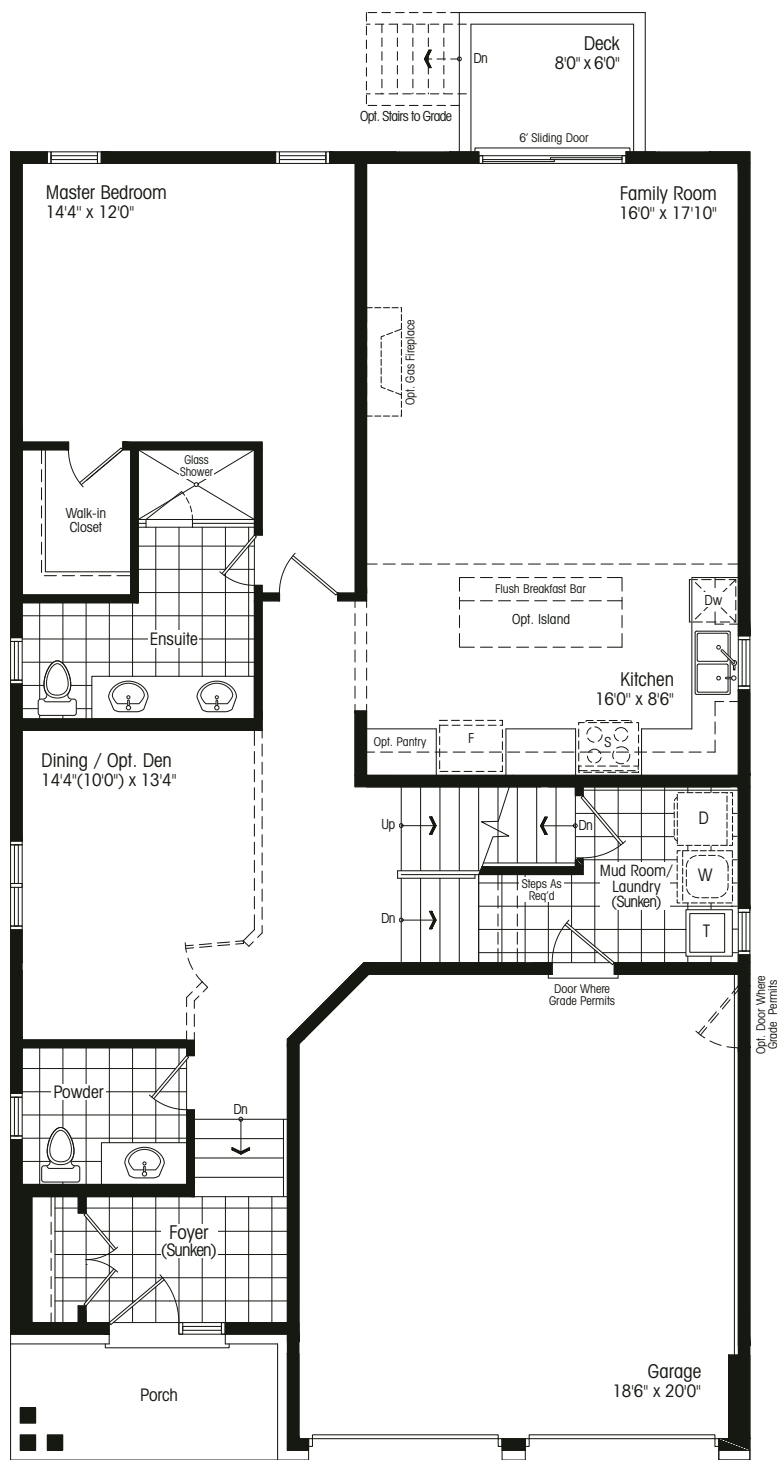

STERLING ESTATES

MODERN ARRIVES IN WASAGA

THE PONTI

bungalow/loft – elevation A 2424 sf

elevation B 2416 sf

opt. finished basement A/B 943 sf

GIOVANNI PONTI

Designer of Milan's iconic Pirelli Tower and the Superleggera chair, prolific and multi-talented Milanese architect Giovanni Ponti is famed for bringing modern Italian design to the forefront.

Main Floor Elev. A

Second Floor Elev. A

Main Floor Elev. B

Second Floor Elev. B

Basement Elev. A

Basement Elev. B

Opt. Finished Basement Elev. A

Opt. Finished Basement Elev. B

Elevation A 2424 sf

Elevation B 2416 sf

40-1L

Room sizes shown are approximate and measured in accordance with accepted industry methods, standards and practices. Square footage includes all finished interior space and enclosed open space belonging to each unit (balconies). Orientation of plans may be reversed and purchaser agrees to accept the same. Plans and specifications are subject to change without notice and subject to individual site conditions. All renderings are artist's concepts. E. & O. E. August 2021.