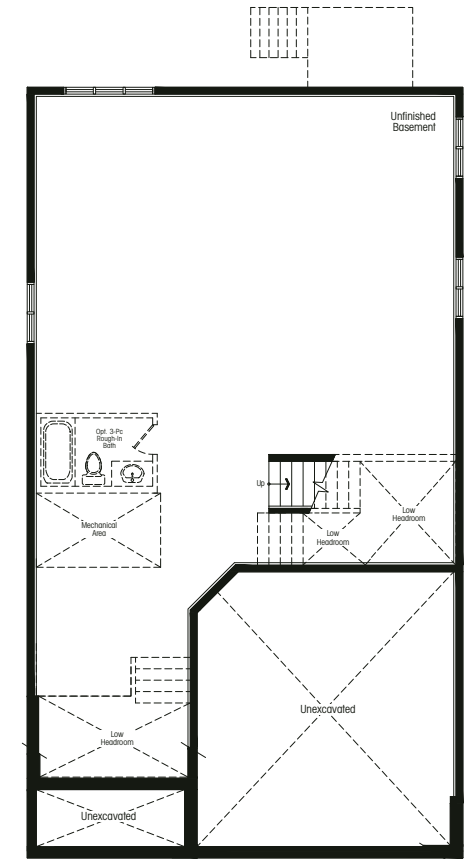

STERLING ESTATES

MODERN ARRIVES IN WASAGA

THE PONTI

bungalow/loft – elevation A 2424 sf

elevation B 2416 sf

opt. finished basement A/B 943 sf

GIOVANNI PONTI

Designer of Milan's iconic Pirelli Tower and the Superleggera chair, prolific and multi-talented Milanese architect Giovanni Ponti is famed for bringing modern Italian design to the forefront.

Main Floor Elev. A

Second Floor Elev. A

Main Floor Elev. B

Second Floor Elev. B

Basement Elev. A

Basement Elev. B

Opt. Finished Basement Elev. A

Opt. Finished Basement Elev. B

Elevation A 2424 sf

Elevation B 2416 sf

40-1L

Room sizes shown are approximate and measured in accordance with accepted industry methods, standards and practices. Square footage includes all finished interior space and enclosed open space belonging to each unit (balconies). Orientation of plans may be reversed and purchaser agrees to accept the same. Plans and specifications are subject to change without notice and subject to individual site conditions. All renderings are artist's concepts. E. & O. E. August 2021.