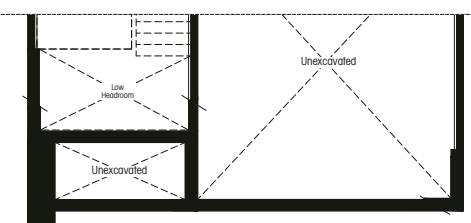

STERLING ESTATES

MODERN ARRIVES IN WASAGA

THE PONTI

bungalow/loft – elevation A 2424 sf

elevation B 2416 sf

opt. finished basement A/B 943 sf

GIOVANNI PONTI

Designer of Milan's iconic Pirelli Tower and the Superleggera chair, prolific and multi-talented Milanese architect Giovanni Ponti is famed for bringing modern Italian design to the forefront.

Main Floor Elev. A

Second Floor Elev. A

Main Floor Elev. B

Second Floor Elev. B

Basement Elev. A

Basement Elev. B

Opt. Finished Basement Elev. A

Opt. Finished Basement Elev. B

Elevation A 2424 sf

Elevation B 2416 sf

40-1L

Room sizes shown are approximate and measured in accordance with accepted industry methods, standards and practices. Square footage includes all finished interior space and enclosed open space belonging to each unit (balconies). Orientation of plans may be reversed and purchaser agrees to accept the same. Plans and specifications are subject to change without notice and subject to individual site conditions. All renderings are artist's concepts. E. & O. E. August 2021.