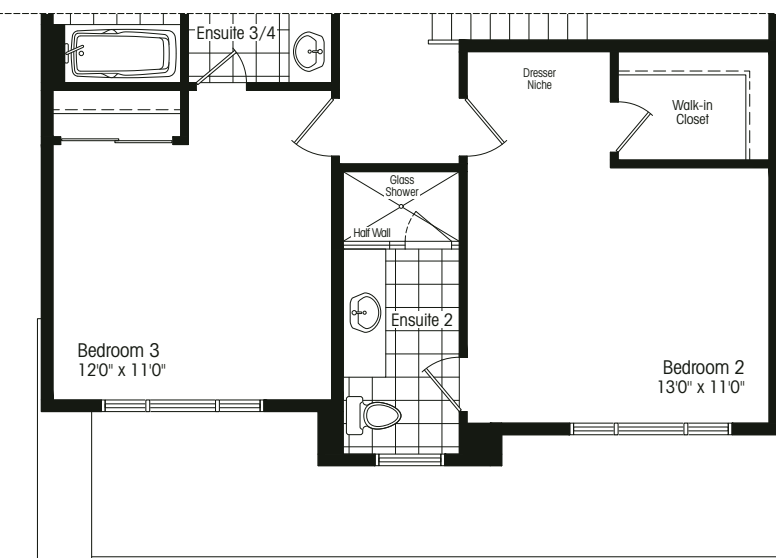

STERLING ESTATES

MODERN ARRIVES IN WASAGA

THE PONTI

bungalow/loft – elevation A 2424 sf

elevation B 2416 sf

opt. finished basement A/B 943 sf

GIOVANNI PONTI

Designer of Milan's iconic Pirelli Tower and the Superleggera chair, prolific and multi-talented Milanese architect Giovanni Ponti is famed for bringing modern Italian design to the forefront.

Main Floor Elev. A

Second Floor Elev. A

Main Floor Elev. B

Second Floor Elev. B

Basement Elev. A

Basement Elev. B

Opt. Finished Basement Elev. A

Opt. Finished Basement Elev. B

Elevation A 2424 sf

Elevation B 2416 sf

40-1L

Room sizes shown are approximate and measured in accordance with accepted industry methods, standards and practices. Square footage includes all finished interior space and enclosed open space belonging to each unit (balconies). Orientation of plans may be reversed and purchaser agrees to accept the same. Plans and specifications are subject to change without notice and subject to individual site conditions. All renderings are artist's concepts. E. & O. E. August 2021.