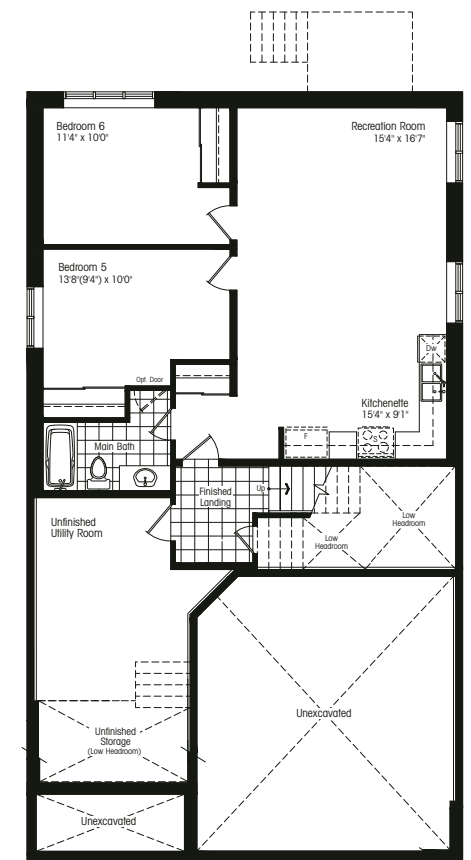

STERLING ESTATES

MODERN ARRIVES IN WASAGA

THE PONTI

bungalow/loft – elevation A 2424 sf

elevation B 2416 sf

opt. finished basement A/B 943 sf

GIOVANNI PONTI

Designer of Milan's iconic Pirelli Tower and the Superleggera chair, prolific and multi-talented Milanese architect Giovanni Ponti is famed for bringing modern Italian design to the forefront.

Main Floor Elev. A

Second Floor Elev. A

Main Floor Elev. B

Second Floor Elev. B

Basement Elev. A

Basement Elev. B

Opt. Finished Basement Elev. A

Opt. Finished Basement Elev. B

Elevation A 2424 sf

Elevation B 2416 sf

40-1L

Room sizes shown are approximate and measured in accordance with accepted industry methods, standards and practices. Square footage includes all finished interior space and enclosed open space belonging to each unit (balconies). Orientation of plans may be reversed and purchaser agrees to accept the same. Plans and specifications are subject to change without notice and subject to individual site conditions. All renderings are artist's concepts. E. & O. E. August 2021.