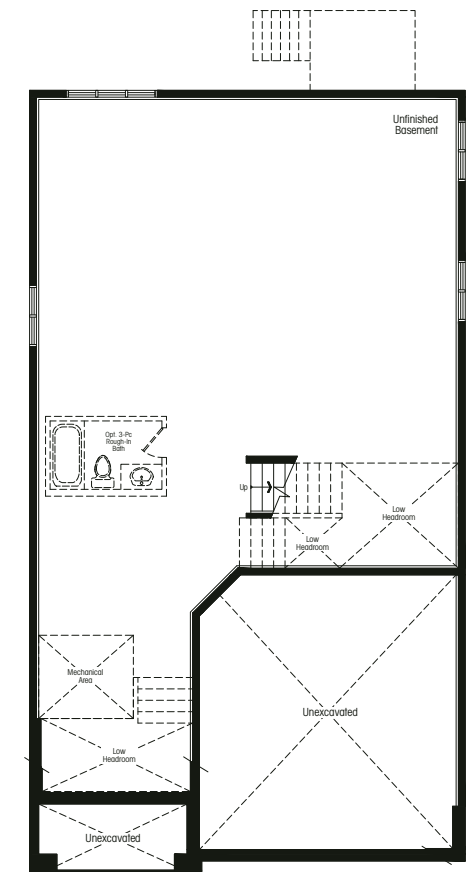

STERLING ESTATES

MODERN ARRIVES IN WASAGA

THE SCARPA

bungalow – elevation A/B 1340 sf
opt. finished basement A/B 932 sf

CARLO SCARPA

Enigmatic Italian modernist Carlo Scarpa venerated the past, combining artisanal ways with modern production. Influenced by numerology and Japanese culture, he was a master of detail.

Main Floor Elev. A

Main Floor Elev. B

Basement Elev. A

Basement Elev. B

Opt. Finished Basement Elev. A

Opt. Finished Basement Elev. B

Elevation A 1340 sf

Elevation B 1340 sf