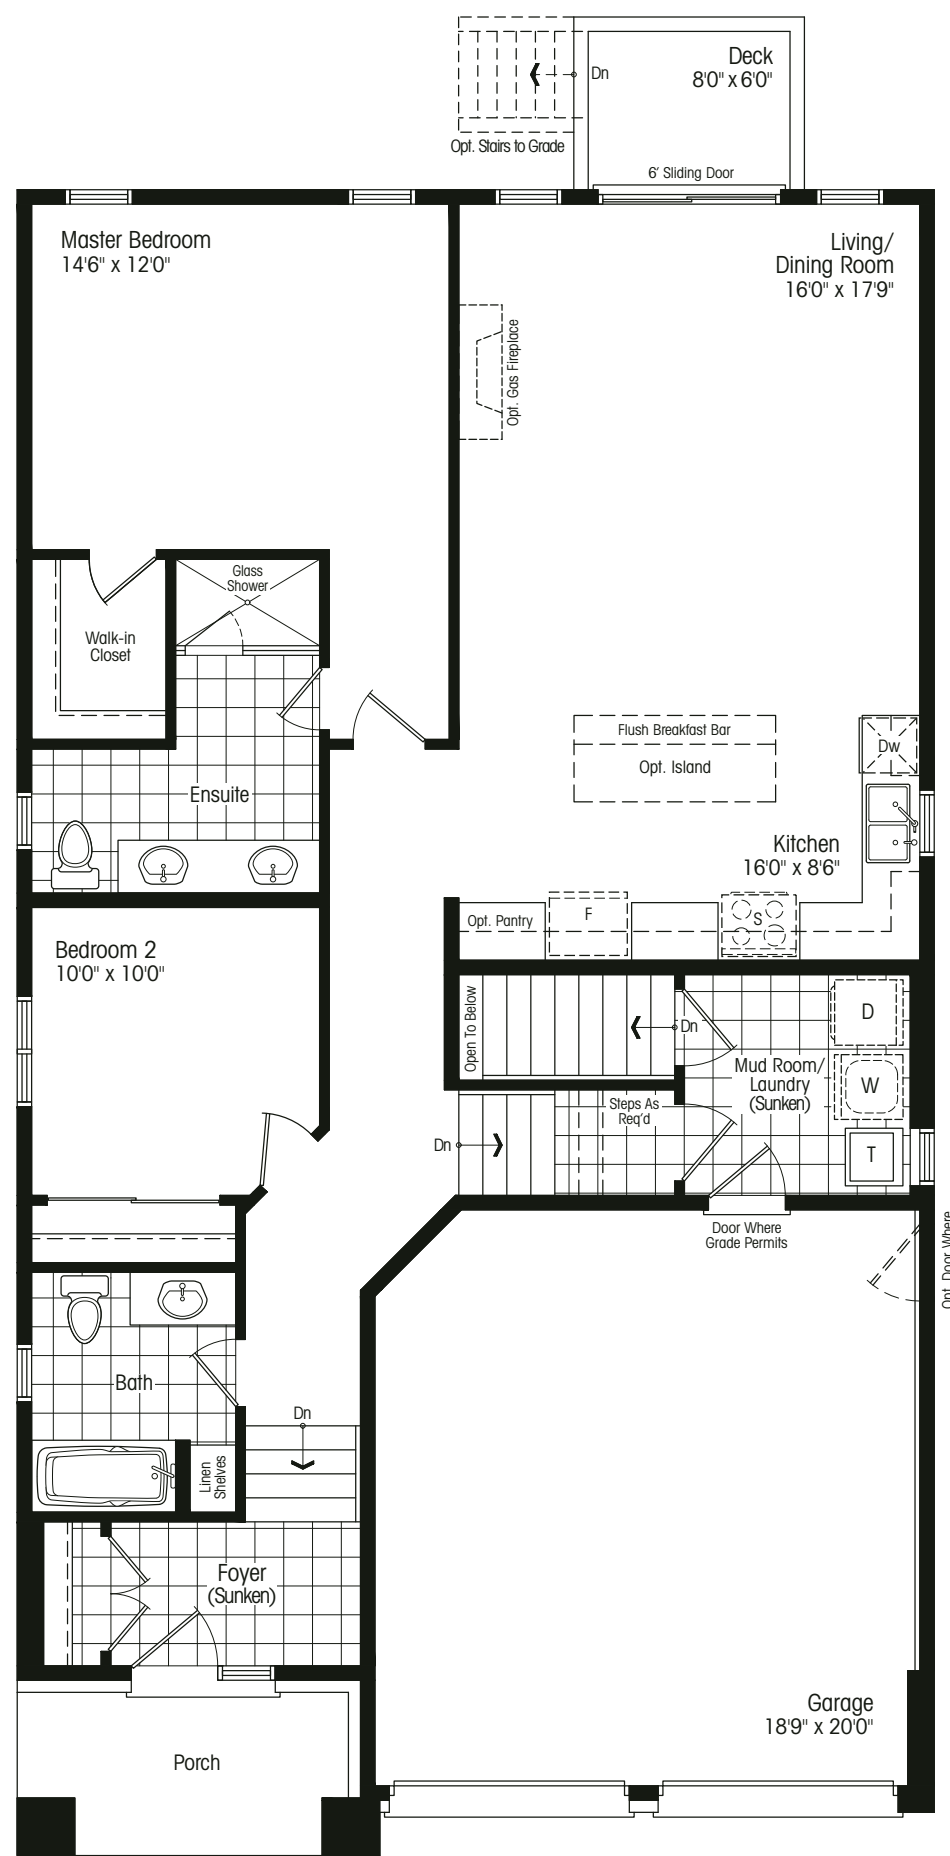

STERLING ESTATES

MODERN ARRIVES IN WASAGA

THE SCARPA

bungalow – elevation A/B 1340 sf
opt. finished basement A/B 932 sf

CARLO SCARPA

Enigmatic Italian modernist Carlo Scarpa venerated the past, combining artisanal ways with modern production. Influenced by numerology and Japanese culture, he was a master of detail.

Main Floor Elev. A

Main Floor Elev. B

Basement Elev. A

Basement Elev. B

Opt. Finished Basement Elev. A

Opt. Finished Basement Elev. B

Elevation A 1340 sf

Elevation B 1340 sf