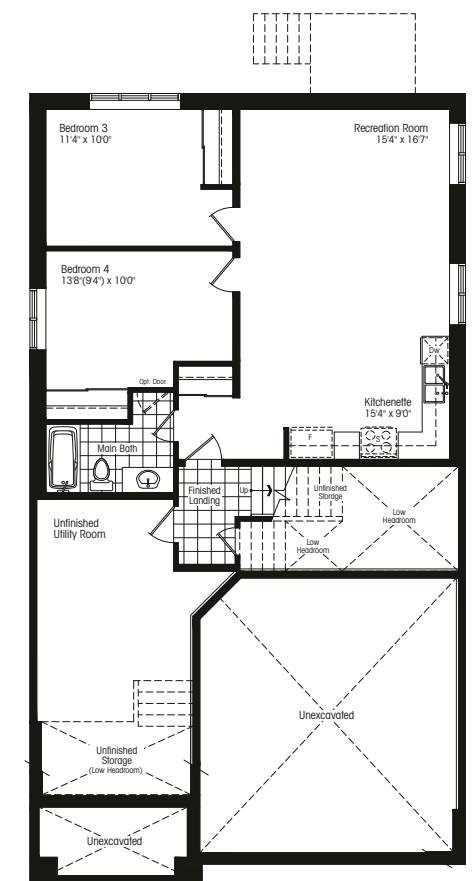

STERLING ESTATES

MODERN ARRIVES IN WASAGA

THE SCARPA

bungalow – elevation A/B 1340 sf
opt. finished basement A/B 932 sf

CARLO SCARPA

Enigmatic Italian modernist Carlo Scarpa venerated the past, combining artisanal ways with modern production. Influenced by numerology and Japanese culture, he was a master of detail.

Main Floor Elev. A

Main Floor Elev. B

Basement Elev. A

Basement Elev. B

Opt. Finished Basement Elev. A

Opt. Finished Basement Elev. B

Elevation A 1340 sf

Elevation B 1340 sf