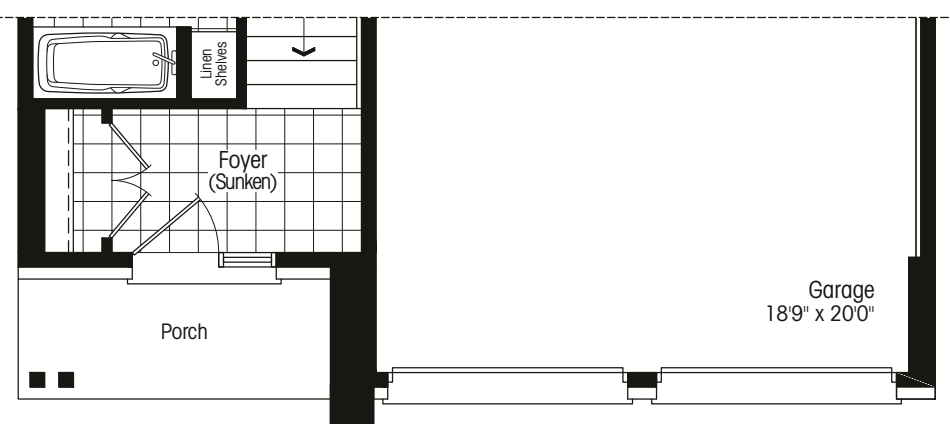

STERLING ESTATES

MODERN ARRIVES IN WASAGA

THE SCARPA

bungalow – elevation A/B 1340 sf
opt. finished basement A/B 932 sf

CARLO SCARPA

Enigmatic Italian modernist Carlo Scarpa venerated the past, combining artisanal ways with modern production. Influenced by numerology and Japanese culture, he was a master of detail.

Main Floor Elev. A

Main Floor Elev. B

Basement Elev. A

Basement Elev. B

Opt. Finished Basement Elev. A

Opt. Finished Basement Elev. B

Elevation A 1340 sf

Elevation B 1340 sf