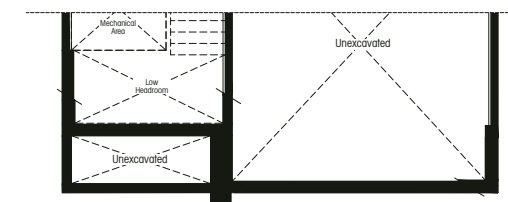

STERLING ESTATES

MODERN ARRIVES IN WASAGA

THE SCARPA

bungalow – elevation A/B 1340 sf
opt. finished basement A/B 932 sf

CARLO SCARPA

Enigmatic Italian modernist Carlo Scarpa venerated the past, combining artisanal ways with modern production. Influenced by numerology and Japanese culture, he was a master of detail.

Main Floor Elev. A

Main Floor Elev. B

Basement Elev. A

Basement Elev. B

Opt. Finished Basement Elev. A

Opt. Finished Basement Elev. B

Elevation A 1340 sf

Elevation B 1340 sf