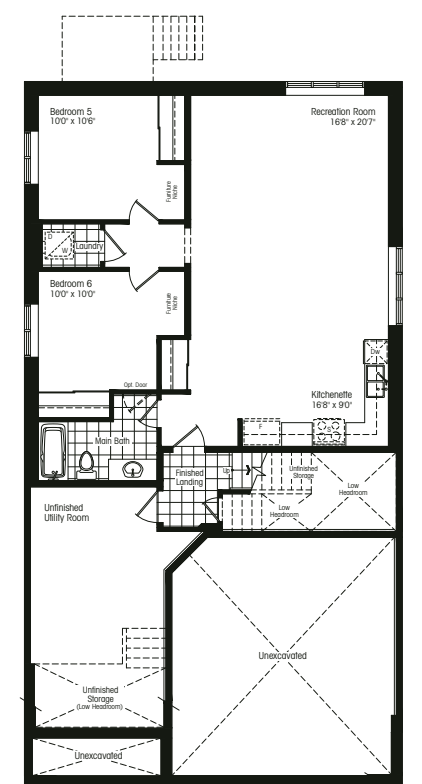

STERLING ESTATES

MODERN ARRIVES IN WASAGA

THE ZANUSO

bungalow/loft – elevation A 2419 sf
 elevation B 2414 sf
 opt. finished basement A/B 1067 sf

MARCO ZANUSO

Famous for his breakthrough furniture and industrial designs, Milanese architect and designer Marco Zanuso is considered one of the great Italian designers of the 20th century.

Main Floor Elev. A

Opt. Main Floor Elev. A

Second Floor Elev. A

Basement Elev. A

Basement Elev. B

Main Floor Elev. B

Opt. Main Floor Elev. B

Second Floor Elev. B

Opt. Finished Basement Elev. A

Opt. Finished Basement Elev. B

Elevation A 2419 sf

Elevation B 2414 sf

40-2L

Room sizes shown are approximate and measured in accordance with accepted industry methods, standards and practices. Square footage includes all finished interior space and enclosed open space belonging to each unit (balconies). Orientation of plans may be reversed and purchaser agrees to accept the same. Plans and specifications are subject to change without notice and subject to individual site conditions. All renderings are artist's concepts. E. & O. E. August 2021.