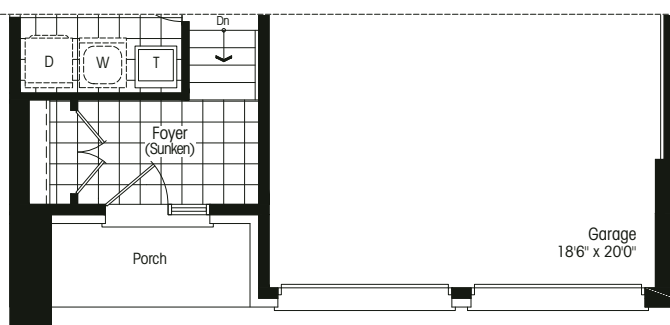

Main Floor Elev. A

Opt. Main Floor Elev. A

Second Floor Elev. A

Basement Elev. A

Basement Elev. B

Main Floor Elev. B

Opt. Main Floor Elev. B

Second Floor Elev. B

Opt. Finished Basement Elev. A

Opt. Finished Basement Elev. B

Elevation A 2419 sf

Elevation B 2414 sf

40-2L

Room sizes shown are approximate and measured in accordance with accepted industry methods, standards and practices. Square footage includes all finished interior space and enclosed open space belonging to each unit (balconies). Orientation of plans may be reversed and purchaser agrees to accept the same. Plans and specifications are subject to change without notice and subject to individual site conditions. All renderings are artist's concepts. E. & O. E. August 2021.