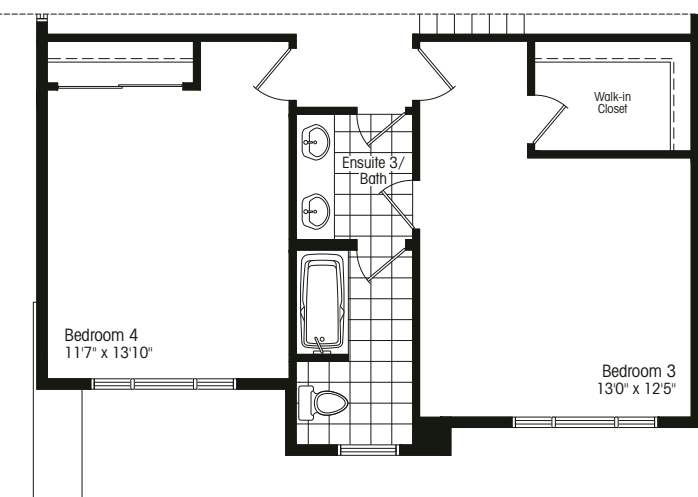

STERLING ESTATES

MODERN ARRIVES IN WASAGA

THE ZANUSO

bungalow/loft – elevation A 2419 sf
 elevation B 2414 sf
 opt. finished basement A/B 1067 sf

MARCO ZANUSO

Famous for his breakthrough furniture and industrial designs, Milanese architect and designer Marco Zanuso is considered one of the great Italian designers of the 20th century.

Main Floor Elev. A

Opt. Main Floor Elev. A

Second Floor Elev. A

Basement Elev. A

Basement Elev. B

Main Floor Elev. B

Opt. Main Floor Elev. B

Second Floor Elev. B

Opt. Finished Basement Elev. A

Opt. Finished Basement Elev. B

Elevation A 2419 sf

Elevation B 2414 sf

40-2L

Room sizes shown are approximate and measured in accordance with accepted industry methods, standards and practices. Square footage includes all finished interior space and enclosed open space belonging to each unit (balconies). Orientation of plans may be reversed and purchaser agrees to accept the same. Plans and specifications are subject to change without notice and subject to individual site conditions. All renderings are artist's concepts. E. & O. E. August 2021.