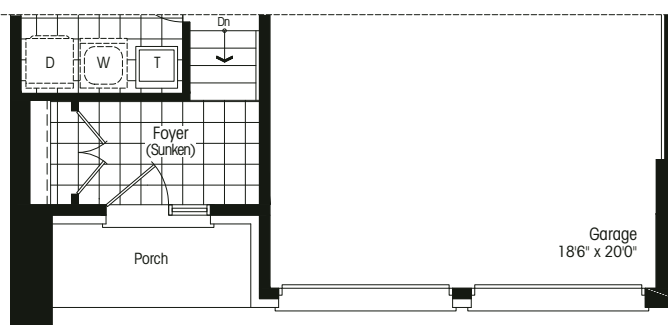

Main Floor Elev. A

Opt. Main Floor Elev. A

Second Floor Elev. A

Basement Elev. A

Basement Elev. B

Main Floor Elev. B

Opt. Main Floor Elev. B

Second Floor Elev. B

Opt. Finished Basement Elev. A

Opt. Finished Basement Elev. B

Elevation A 2419 sf

Elevation B 2414 sf

40-2L

Room sizes shown are approximate and measured in accordance with accepted industry methods, standards and practices. Square footage includes all finished interior space and enclosed open space belonging to each unit (balconies). Orientation of plans may be reversed and purchaser agrees to accept the same. Plans and specifications are subject to change without notice and subject to individual site conditions. All renderings are artist's concepts. E. & O. E. August 2021.