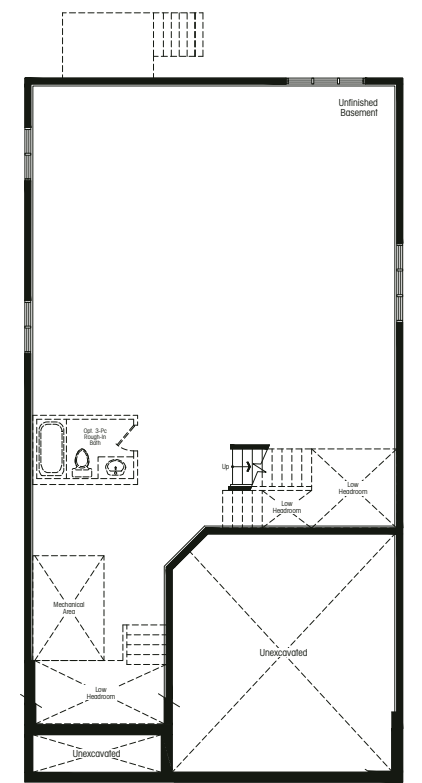

STERLING ESTATES

MODERN ARRIVES IN WASAGA

THE ZANUSO

bungalow/loft – elevation A 2419 sf
 elevation B 2414 sf
 opt. finished basement A/B 1067 sf

MARCO ZANUSO

Famous for his breakthrough furniture and industrial designs, Milanese architect and designer Marco Zanuso is considered one of the great Italian designers of the 20th century.

Main Floor Elev. A

Opt. Main Floor Elev. A

Second Floor Elev. A

Basement Elev. A

Basement Elev. B

Main Floor Elev. B

Opt. Main Floor Elev. B

Second Floor Elev. B

Opt. Finished Basement Elev. A

Opt. Finished Basement Elev. B

Elevation A 2419 sf

Elevation B 2414 sf

40-2L

Room sizes shown are approximate and measured in accordance with accepted industry methods, standards and practices. Square footage includes all finished interior space and enclosed open space belonging to each unit (balconies). Orientation of plans may be reversed and purchaser agrees to accept the same. Plans and specifications are subject to change without notice and subject to individual site conditions. All renderings are artist's concepts. E. & O. E. August 2021.