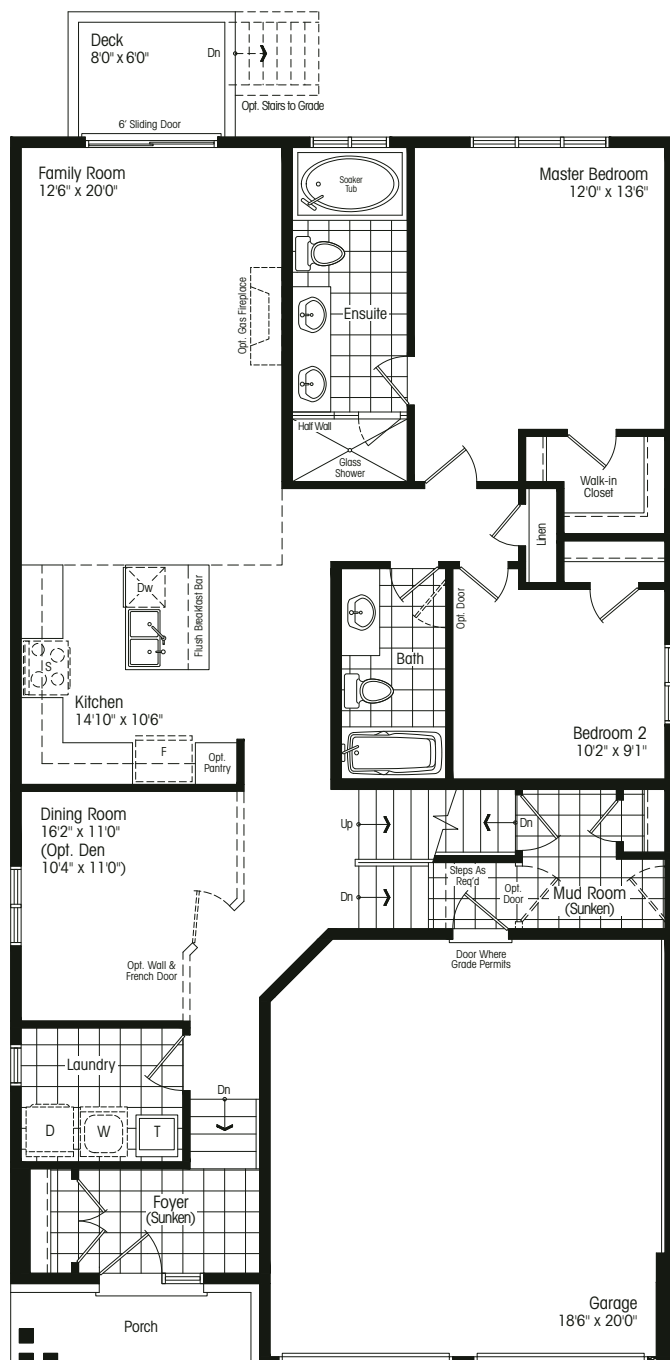

STERLING ESTATES

MODERN ARRIVES IN WASAGA

THE ZANUSO

bungalow/loft – elevation A 2419 sf
 elevation B 2414 sf
 opt. finished basement A/B 1067 sf

MARCO ZANUSO

Famous for his breakthrough furniture and industrial designs, Milanese architect and designer Marco Zanuso is considered one of the great Italian designers of the 20th century.

Main Floor Elev. A

Opt. Main Floor Elev. A

Second Floor Elev. A

Basement Elev. A

Basement Elev. B

Main Floor Elev. B

Opt. Main Floor Elev. B

Second Floor Elev. B

Opt. Finished Basement Elev. A

Opt. Finished Basement Elev. B

Elevation A 2419 sf

Elevation B 2414 sf

40-2L

Room sizes shown are approximate and measured in accordance with accepted industry methods, standards and practices. Square footage includes all finished interior space and enclosed open space belonging to each unit (balconies). Orientation of plans may be reversed and purchaser agrees to accept the same. Plans and specifications are subject to change without notice and subject to individual site conditions. All renderings are artist's concepts. E. & O. E. August 2021.