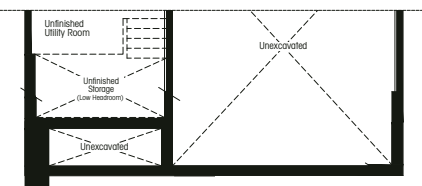

Main Floor Elev. A

Opt. Main Floor Elev. A

Second Floor Elev. A

Basement Elev. A

Basement Elev. B

Main Floor Elev. B

Opt. Main Floor Elev. B

Second Floor Elev. B

Opt. Finished Basement Elev. A

Opt. Finished Basement Elev. B

Elevation A 2419 sf

Elevation B 2414 sf

40-2L

Room sizes shown are approximate and measured in accordance with accepted industry methods, standards and practices. Square footage includes all finished interior space and enclosed open space belonging to each unit (balconies). Orientation of plans may be reversed and purchaser agrees to accept the same. Plans and specifications are subject to change without notice and subject to individual site conditions. All renderings are artist's concepts. E. & O. E. August 2021.