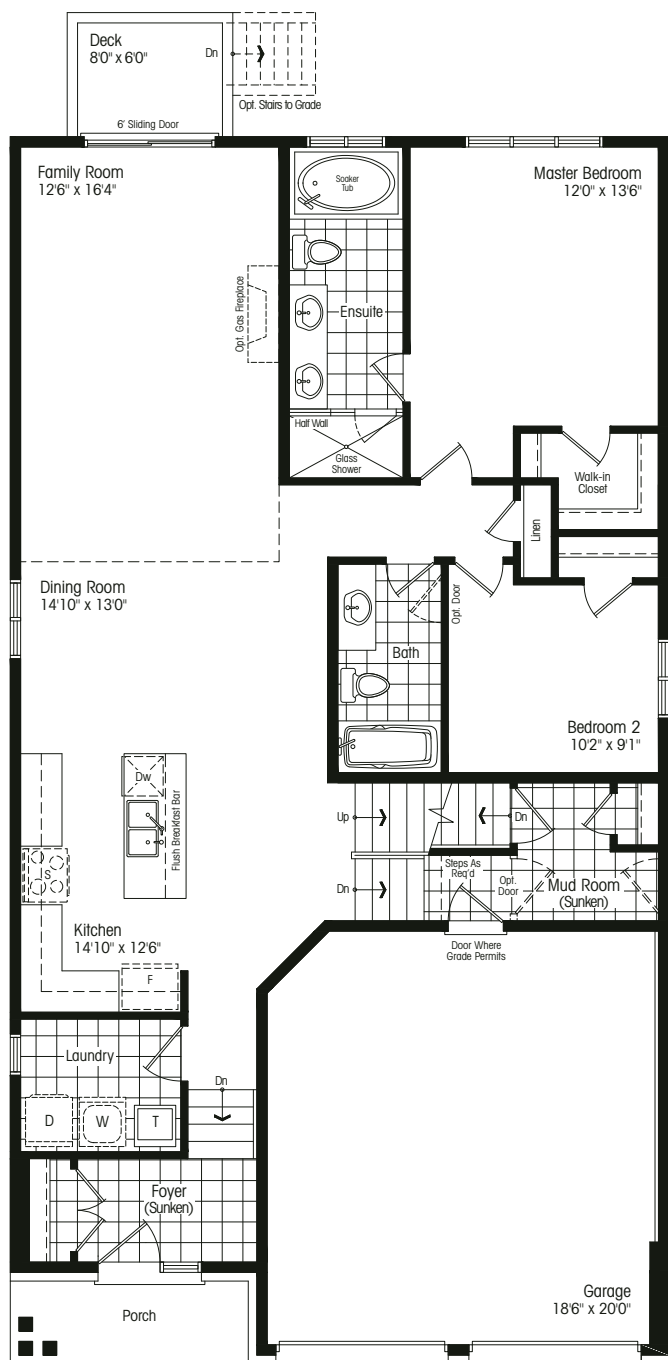

STERLING ESTATES

MODERN ARRIVES IN WASAGA

THE ZANUSO

bungalow/loft – elevation A 2419 sf
 elevation B 2414 sf
 opt. finished basement A/B 1067 sf

MARCO ZANUSO

Famous for his breakthrough furniture and industrial designs, Milanese architect and designer Marco Zanuso is considered one of the great Italian designers of the 20th century.

Main Floor Elev. A

Opt. Main Floor Elev. A

Second Floor Elev. A

Basement Elev. A

Basement Elev. B

Main Floor Elev. B

Opt. Main Floor Elev. B

Second Floor Elev. B

Opt. Finished Basement Elev. A

Opt. Finished Basement Elev. B

Elevation A 2419 sf

Elevation B 2414 sf

40-2L

Room sizes shown are approximate and measured in accordance with accepted industry methods, standards and practices. Square footage includes all finished interior space and enclosed open space belonging to each unit (balconies). Orientation of plans may be reversed and purchaser agrees to accept the same. Plans and specifications are subject to change without notice and subject to individual site conditions. All renderings are artist's concepts. E. & O. E. August 2021.