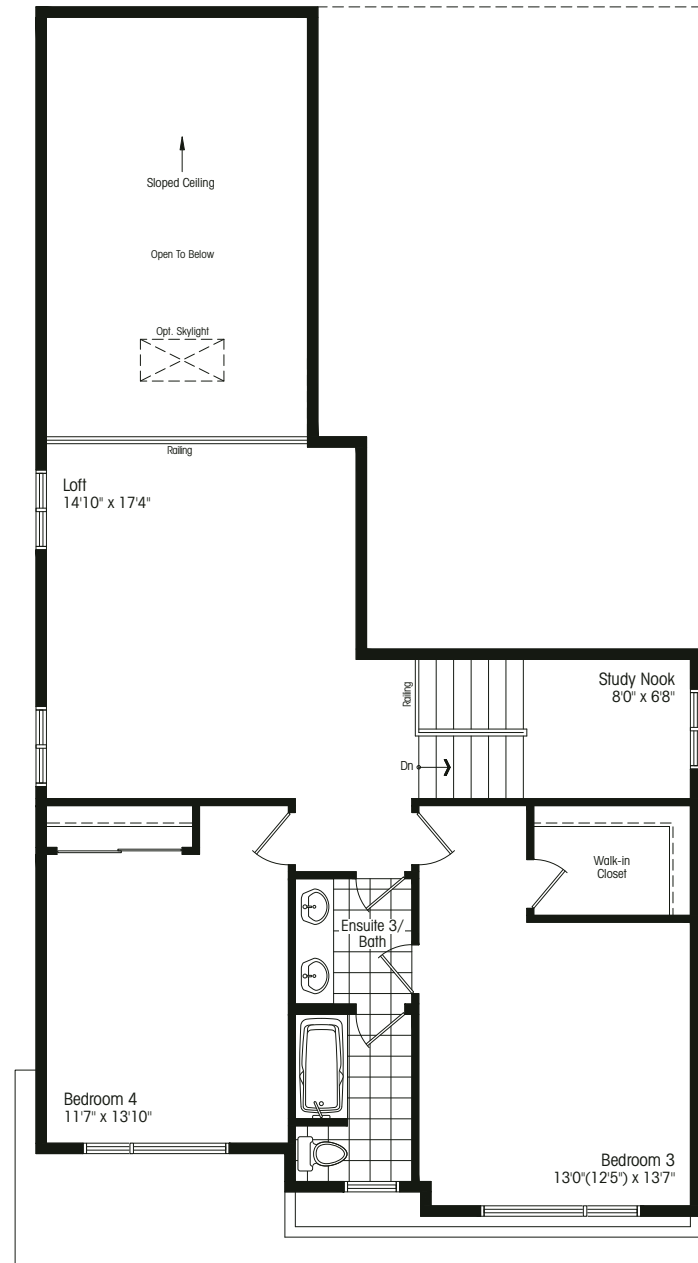

STERLING ESTATES

MODERN ARRIVES IN WASAGA

THE ZANUSO

bungalow/loft – elevation A 2419 sf
 elevation B 2414 sf
 opt. finished basement A/B 1067 sf

MARCO ZANUSO

Famous for his breakthrough furniture and industrial designs, Milanese architect and designer Marco Zanuso is considered one of the great Italian designers of the 20th century.

Main Floor Elev. A

Opt. Main Floor Elev. A

Second Floor Elev. A

Basement Elev. A

Basement Elev. B

Main Floor Elev. B

Opt. Main Floor Elev. B

Second Floor Elev. B

Opt. Finished Basement Elev. A

Opt. Finished Basement Elev. B

Elevation A 2419 sf

Elevation B 2414 sf

40-2L

Room sizes shown are approximate and measured in accordance with accepted industry methods, standards and practices. Square footage includes all finished interior space and enclosed open space belonging to each unit (balconies). Orientation of plans may be reversed and purchaser agrees to accept the same. Plans and specifications are subject to change without notice and subject to individual site conditions. All renderings are artist's concepts. E. & O. E. August 2021.