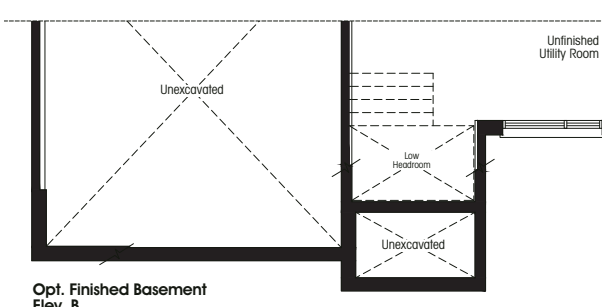

Elevation A 2652*(2431) sf

Elevation B 2604*(2383) sf
*includes open to below