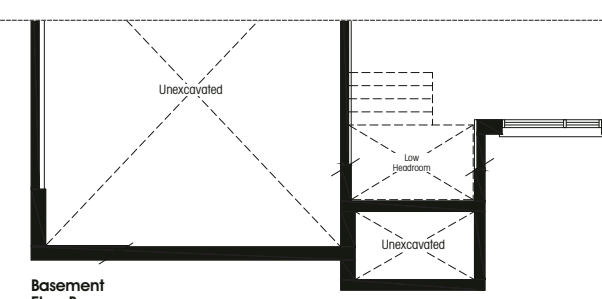

Elevation A 2652*(2431) sf

Elevation B 2604*(2383) sf
*includes open to below