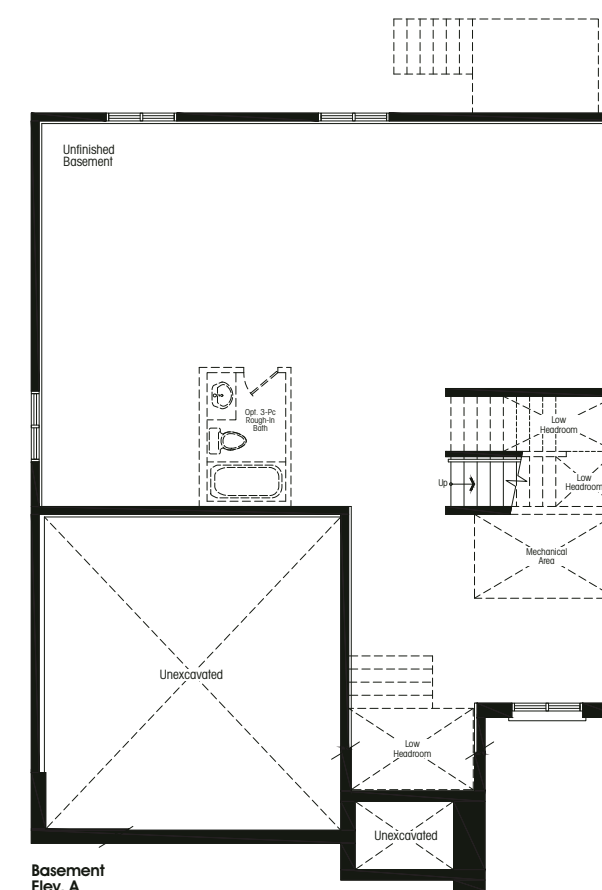

Elevation A 2652*(2431) sf

Elevation B 2604*(2383) sf
*includes open to below