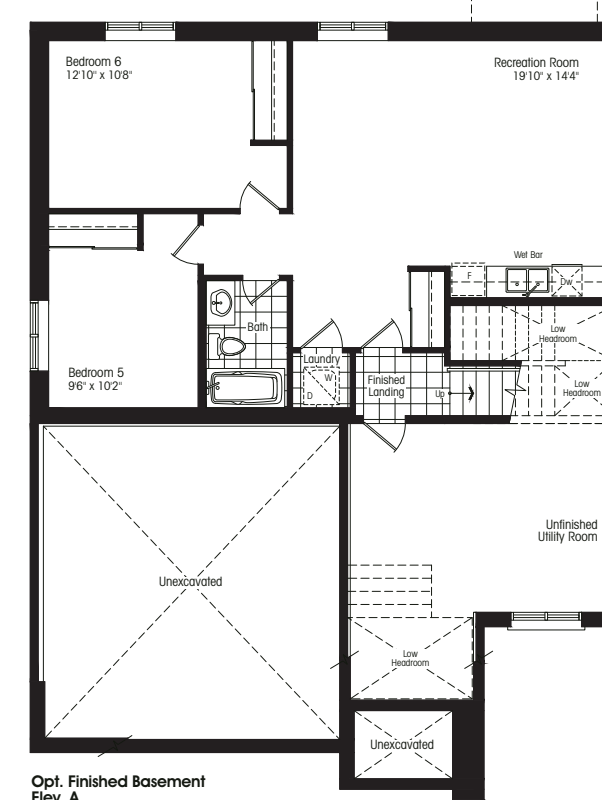

Elevation A 2652*(2431) sf

Elevation B 2604*(2383) sf
*includes open to below