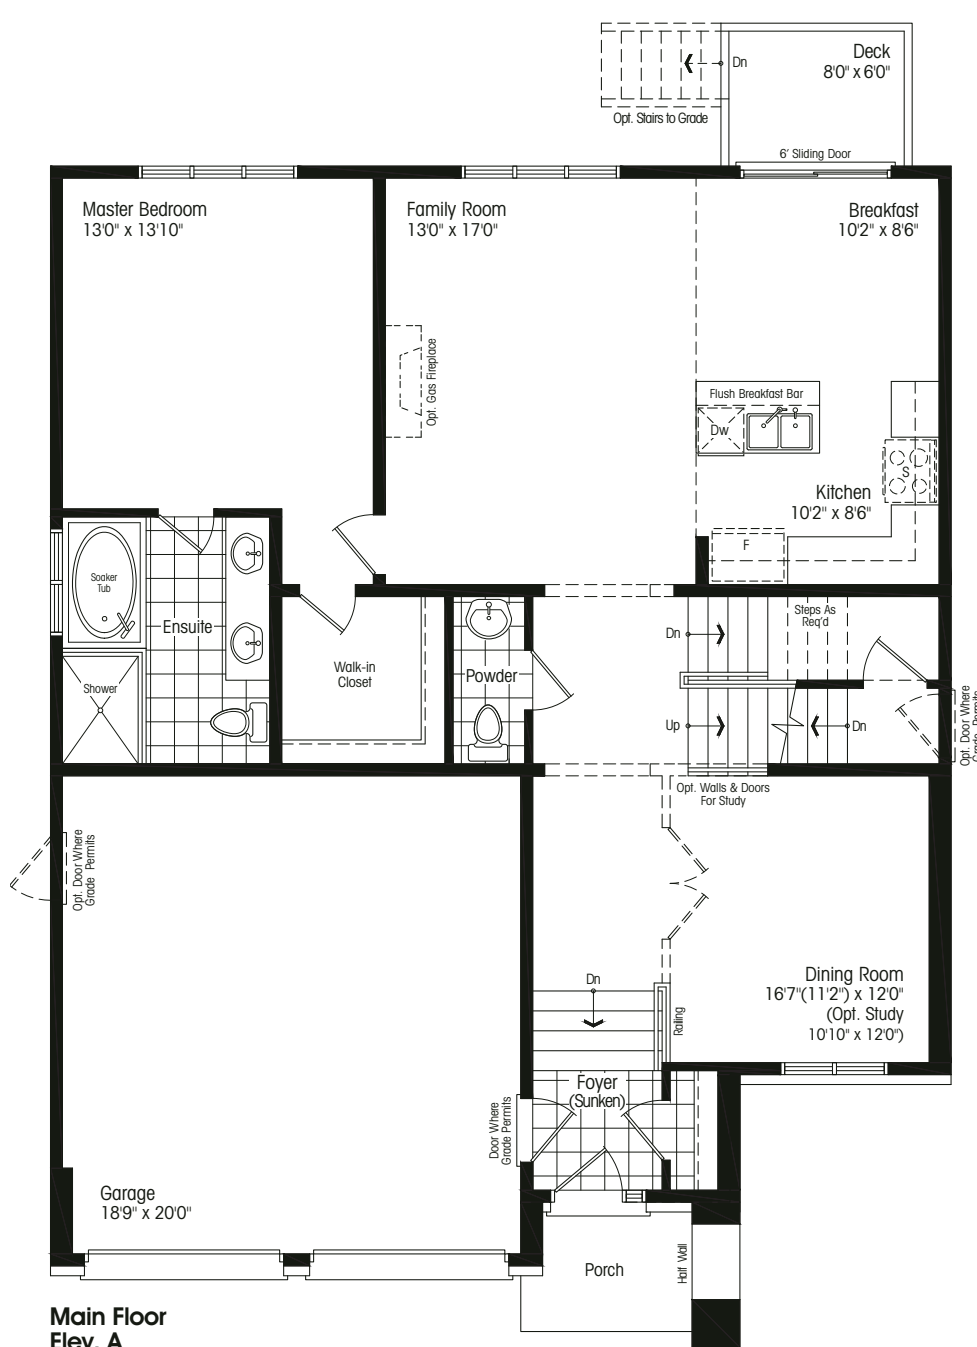

## THE MOLLINO

2 storey – elevation A 2652\*(2431) sf

elevation B 2604\*(2383) sf

opt. finished basement A/B 878 sf

\*includes open to below

### CARLO MOLLINO

A modernist and surrealist, Turin's trailblazing architect Carlo Mollino is known for his inspired design of the Teatro Regio Torino, unique furniture and the Bisiluro race-car.

Elevation A 2652\*(2431) sf

Elevation B 2604\*(2383) sf  
\*includes open to below