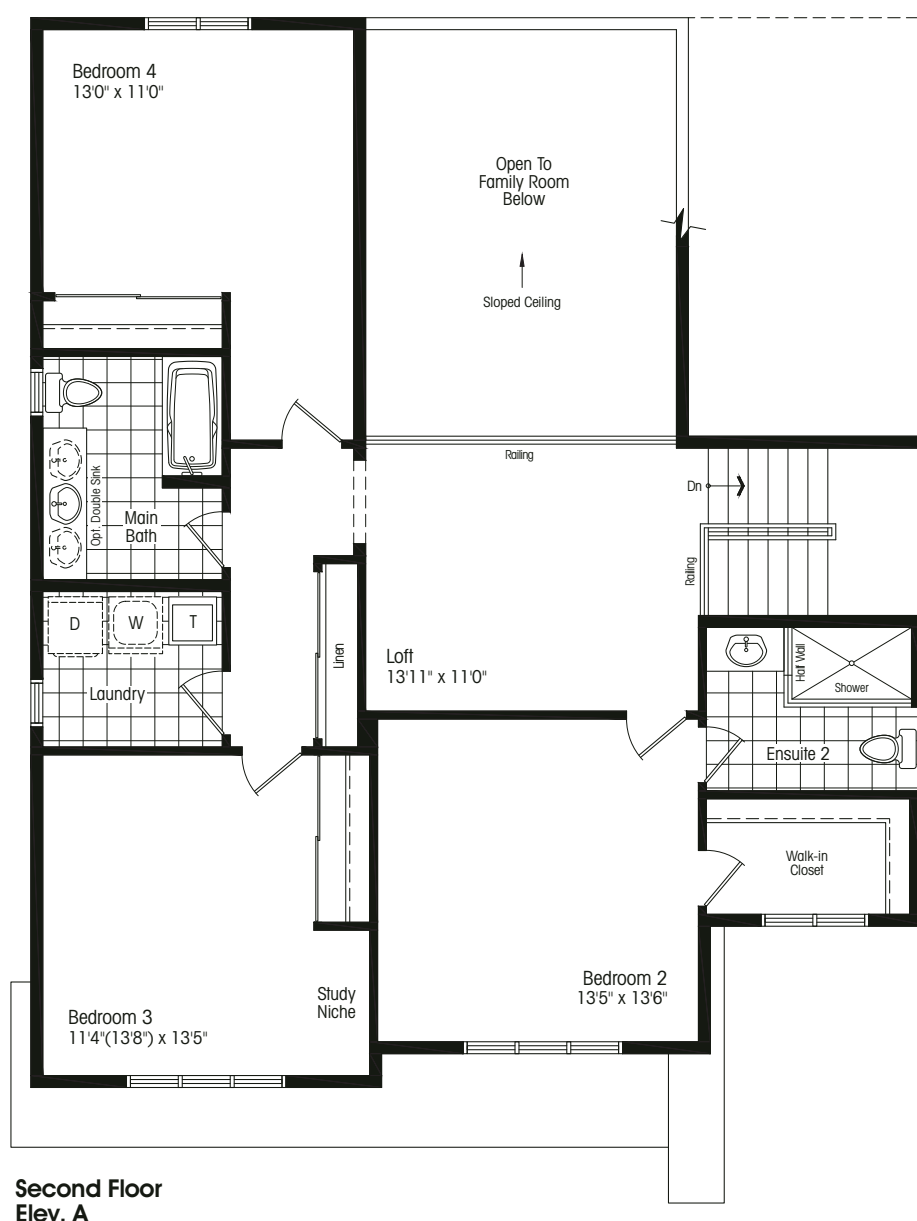

## THE MOLLINO

2 storey – elevation A 2652\*(2431) sf

elevation B 2604\*(2383) sf

opt. finished basement A/B 878 sf

\*includes open to below

### CARLO MOLLINO

A modernist and surrealist, Turin's trailblazing architect Carlo Mollino is known for his inspired design of the Teatro Regio Torino, unique furniture and the Bisiluro race-car.

Elevation A 2652\*(2431) sf

Elevation B 2604\*(2383) sf  
\*includes open to below