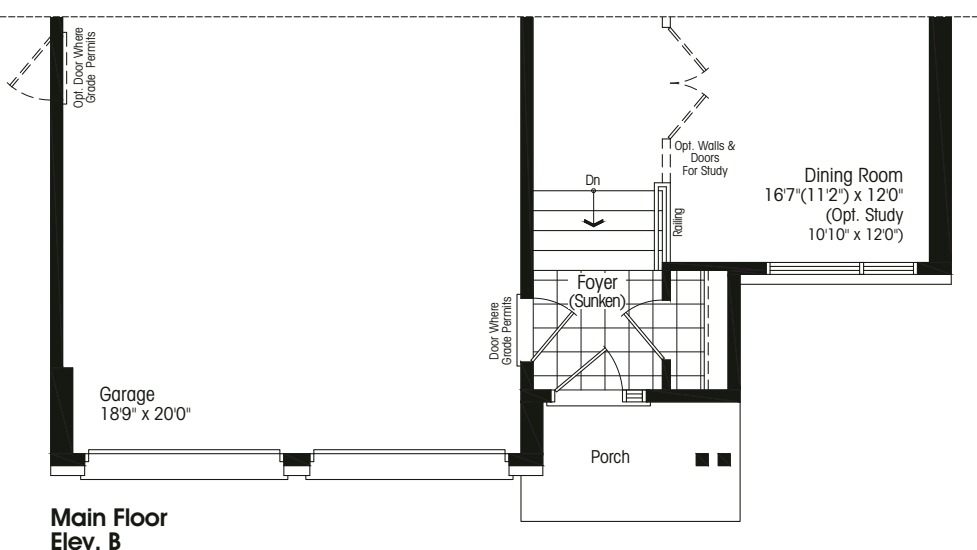

Elevation A 2652*(2431) sf

Elevation B 2604*(2383) sf
*includes open to below