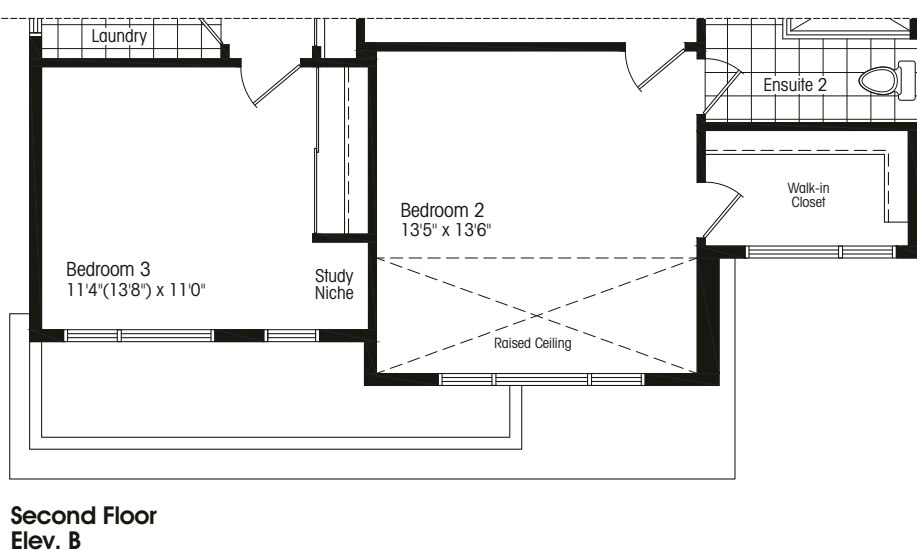

Elevation A 2652*(2431) sf

Elevation B 2604*(2383) sf
*includes open to below